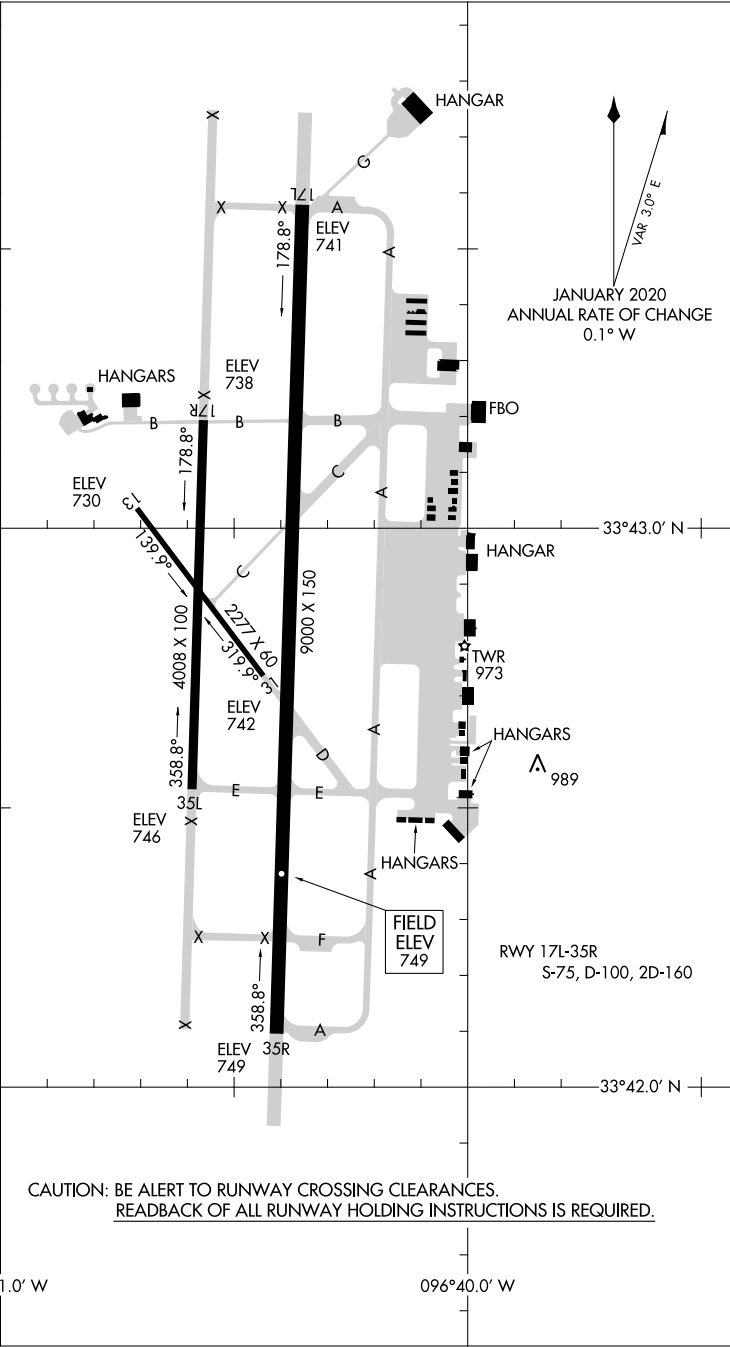

AIRPORT DIAGRAM

ATIS
 118.775
 NORTH TEXAS TOWER*
 120.575 233.7
 GND CON
 124.125

SC-2, 28 JAN 2021 to 25 FEB 2021

SC-2, 28 JAN 2021 to 25 FEB 2021