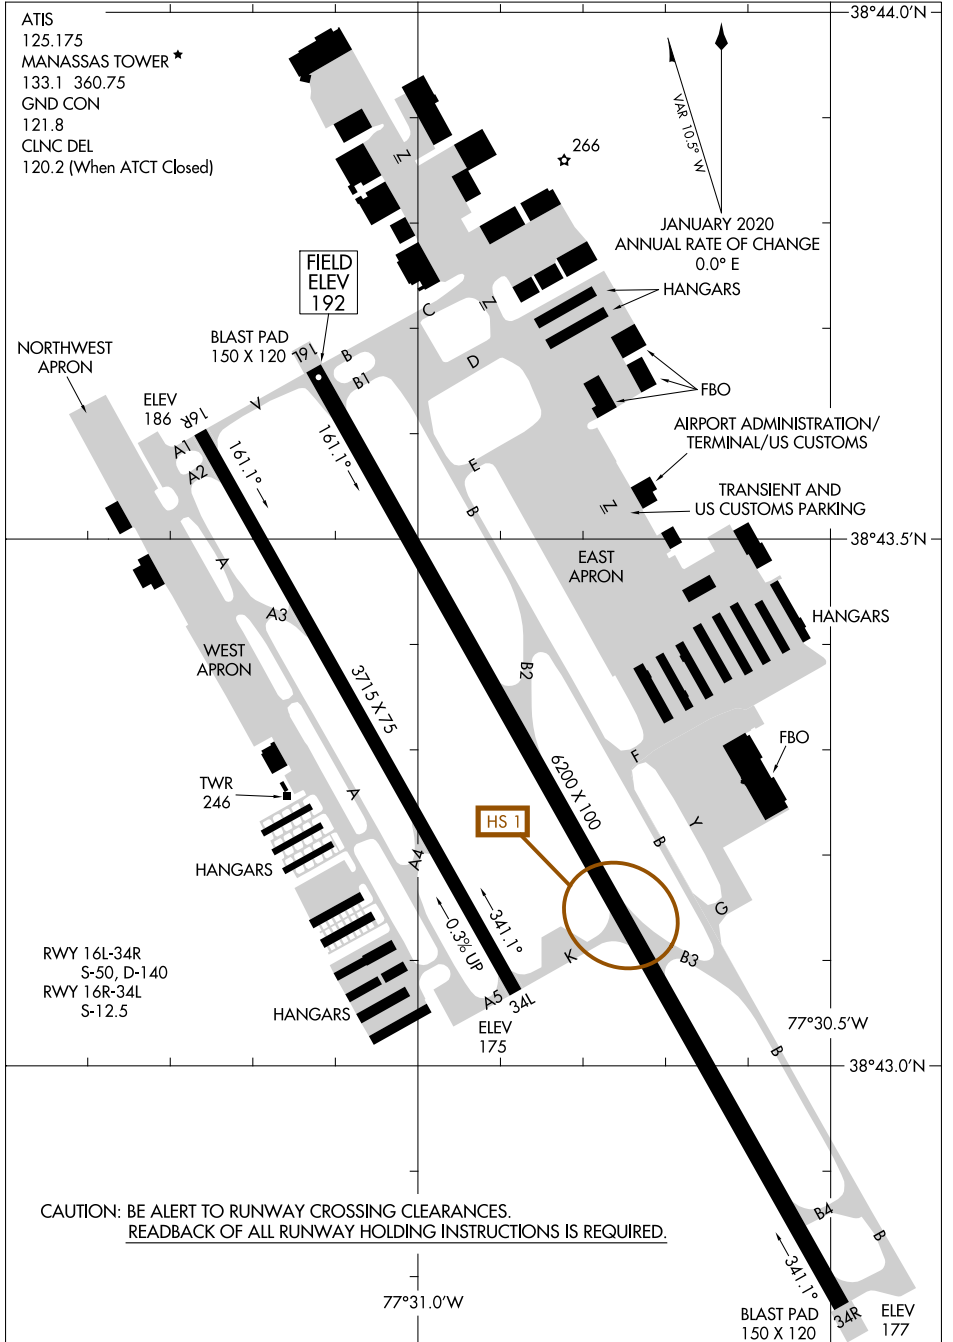

21112

AIRPORT DIAGRAM

AL-5326 (FAA)

MANASSAS RGNL/HARRY P DAVIS FLD (H.E.F)

WASHINGTON, D.C.

NE-3, 16 JUN 2022 to 14 JUL 2022

NE-3, 16 JUN 2022 to 14 JUL 2022

AIRPORT DIAGRAM