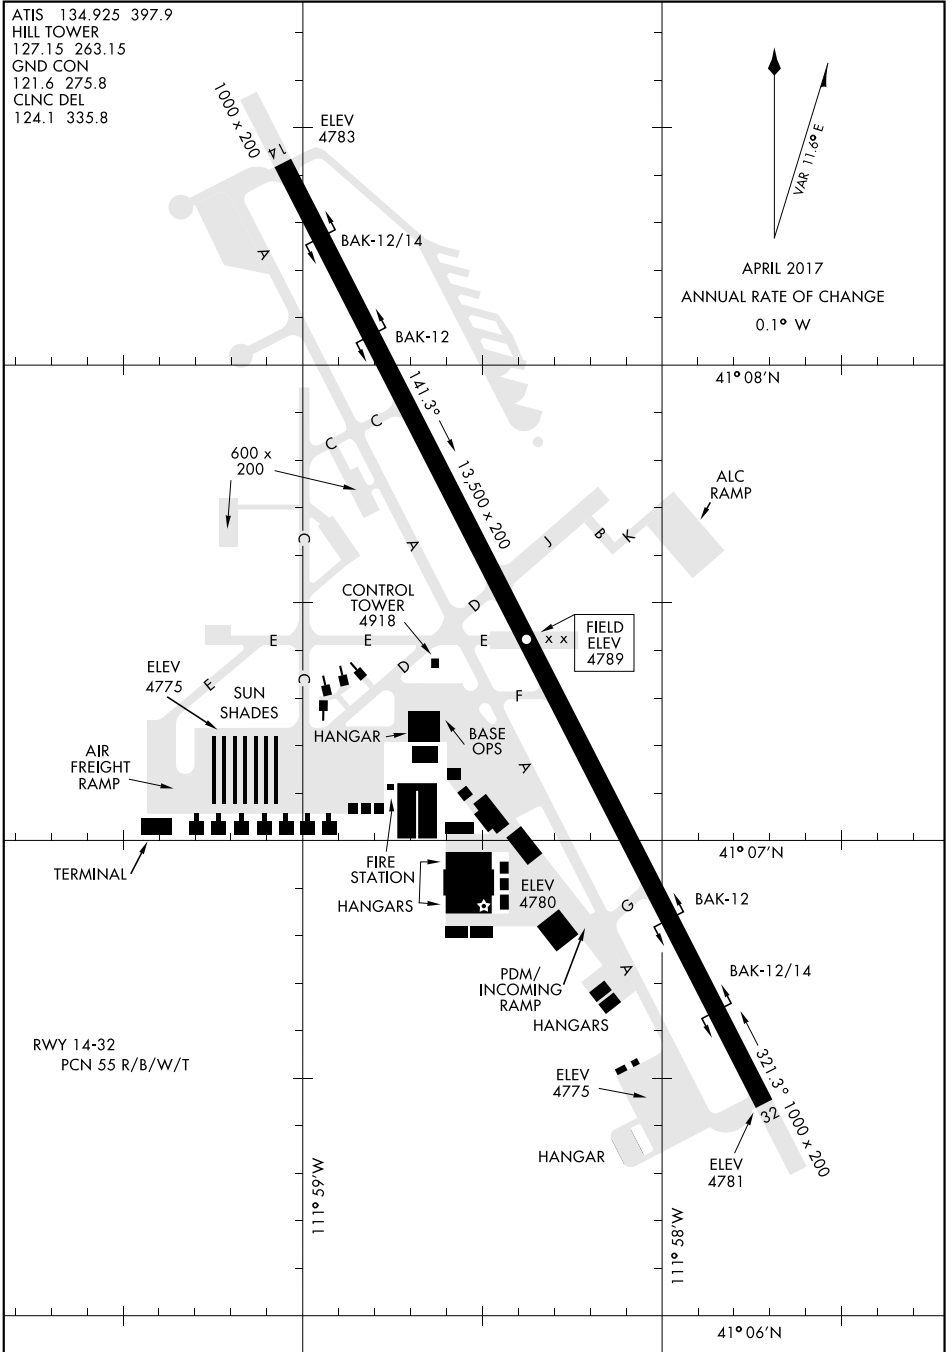

17117

AIRPORT DIAGRAM

AFD-296 [USAF]

HILL AFB (KHIF)

OGDEN, UTAH

ATIS 134.925 397.9
 HILL TOWER
 127.15 263.15
 GND CON
 121.6 275.8
 CLNC DEL
 124.1 335.8

APRIL 2017
 ANNUAL RATE OF CHANGE
 0.1° W

SW-4, 31 DEC 2020 to 28 JAN 2021

SW-4, 31 DEC 2020 to 28 JAN 2021

AIRPORT DIAGRAM

OGDEN, UTAH

HILL AFB (KHIF)