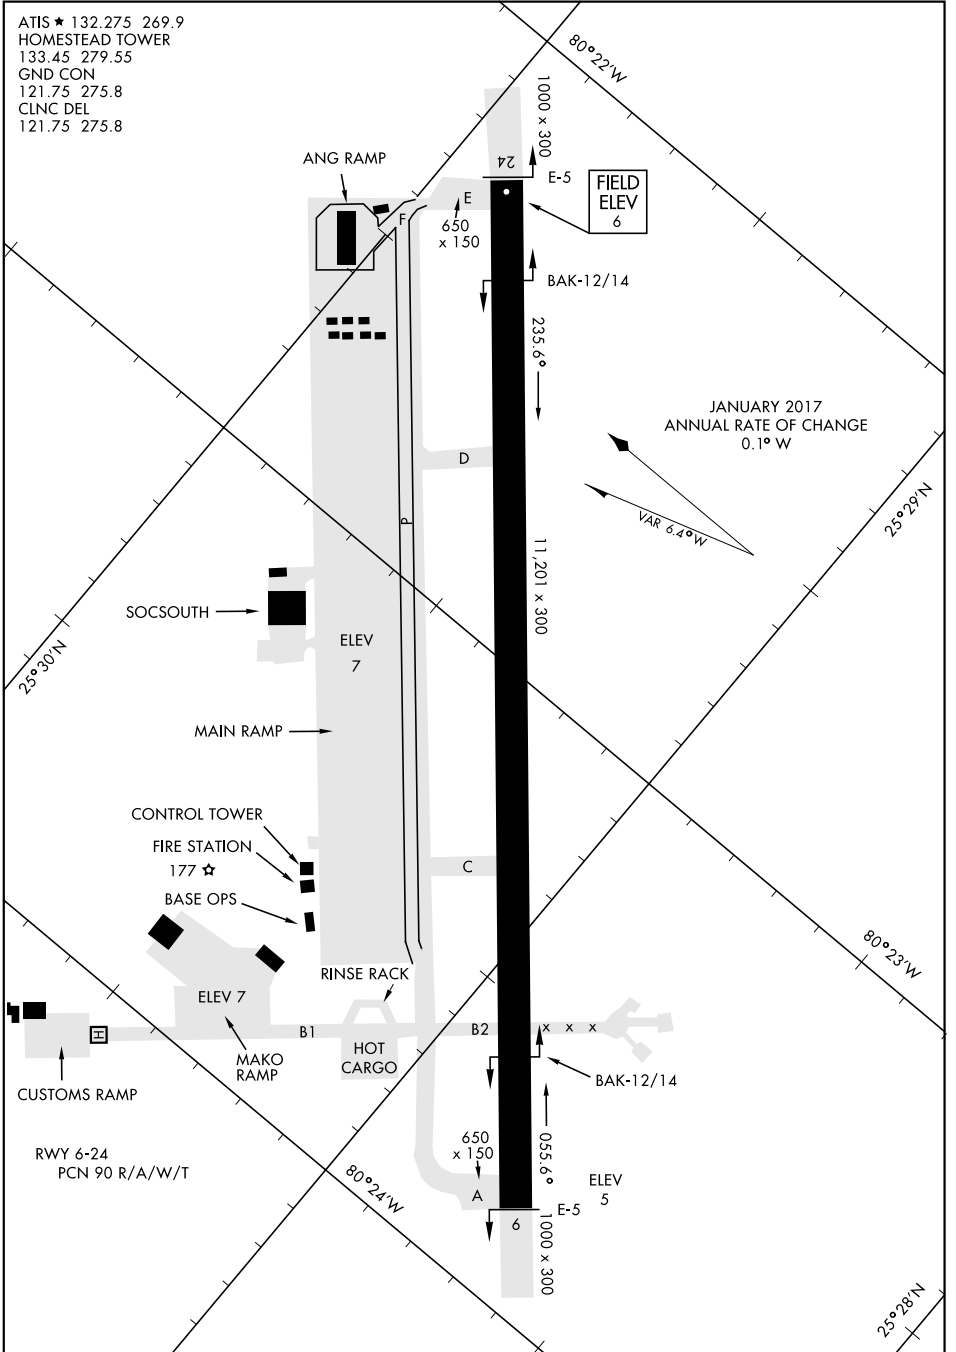

AIRPORT DIAGRAM

AFD-494 [USAF]

ATIS ★ 132.275 269.9
 HOMESTEAD TOWER
 133.45 279.55
 GND CON
 121.75 275.8
 CLNC DEL
 121.75 275.8

SE-3, 10 SEP 2020 to 08 OCT 2020

SE-3, 10 SEP 2020 to 08 OCT 2020

AIRPORT DIAGRAM