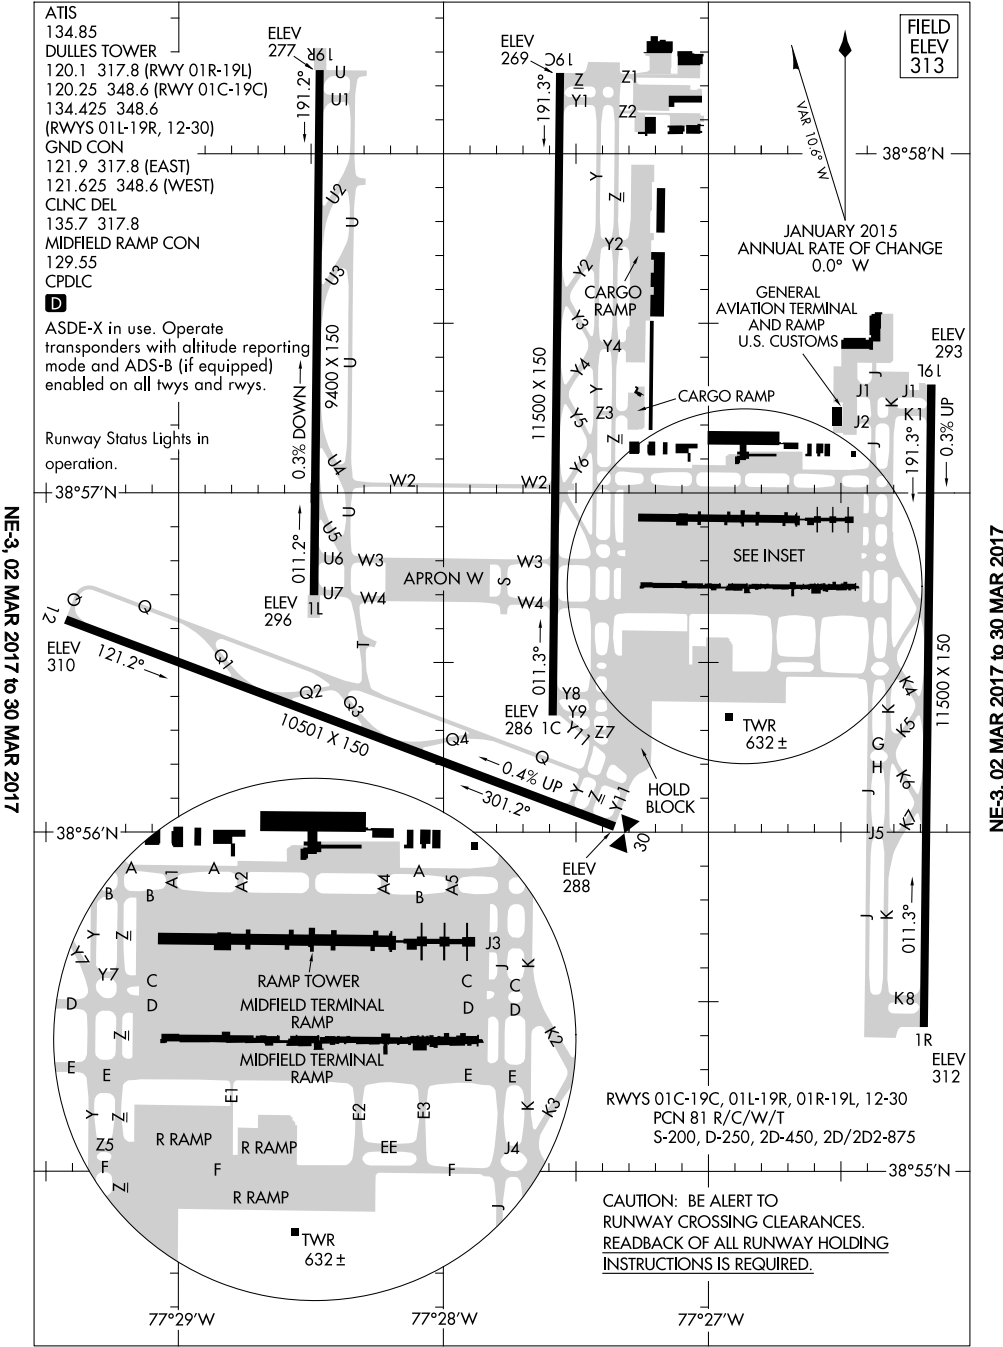

AIRPORT DIAGRAM

AL-5100 (FAA)

WASHINGTON DULLES INTL (IAD)
WASHINGTON, DC

AIRPORT DIAGRAM

WASHINGTON, DC
WASHINGTON DULLES INTL (IAD)