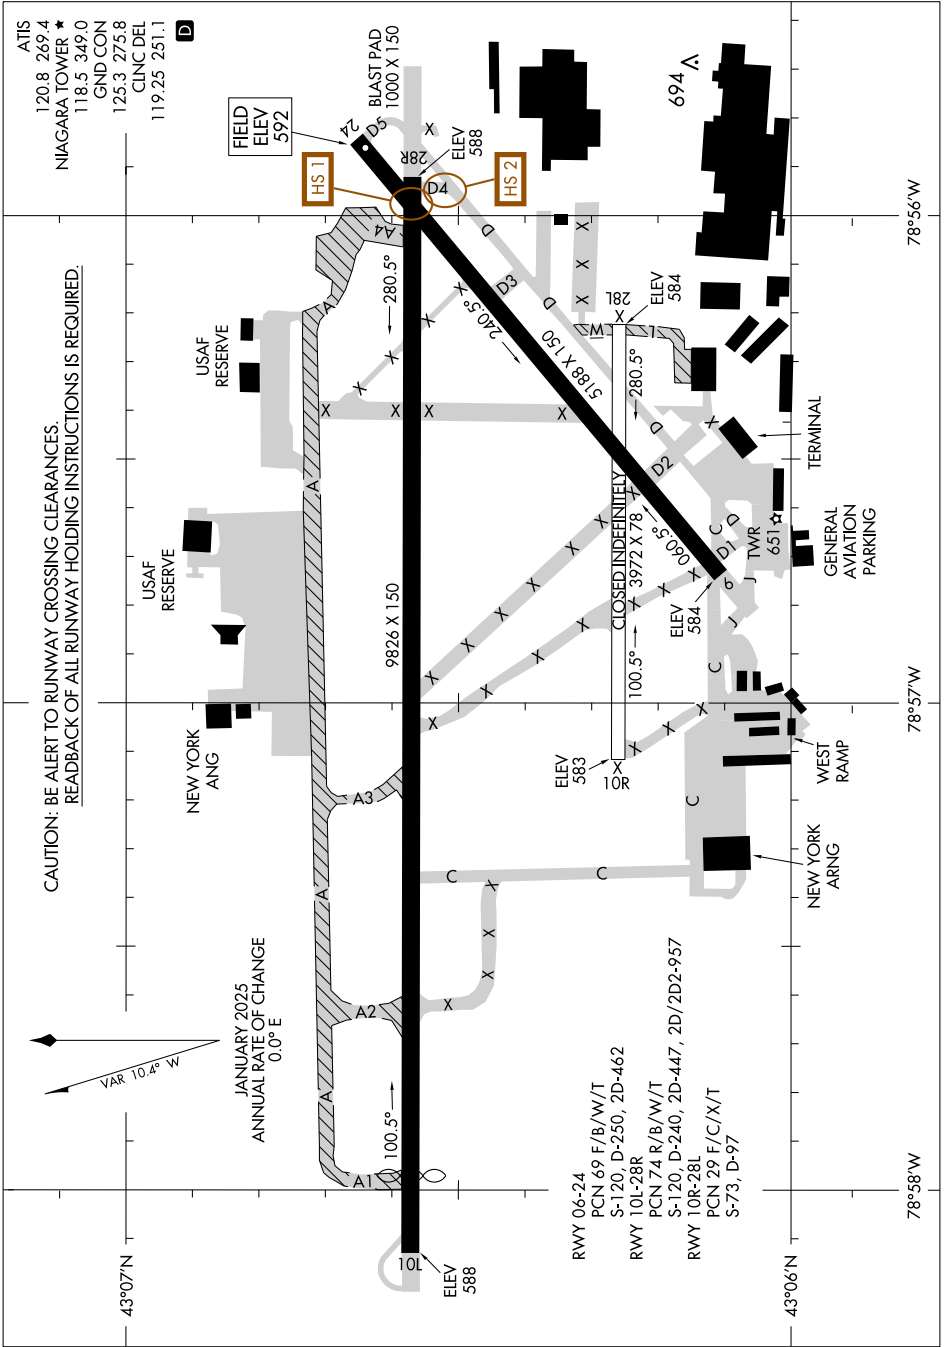

AIRPORT DIAGRAM

AL-614 (FAA)

NIAGARA FALLS INTL (IAG)
NIAGARA FALLS, NEW YORK

NE-2, 15 MAY 2025 to 12 JUN 2025

NE-2, 15 MAY 2025 to 12 JUN 2025

AIRPORT DIAGRAM

NIAGARA FALLS, NEW YORK
NIAGARA FALLS INTL (IAG)