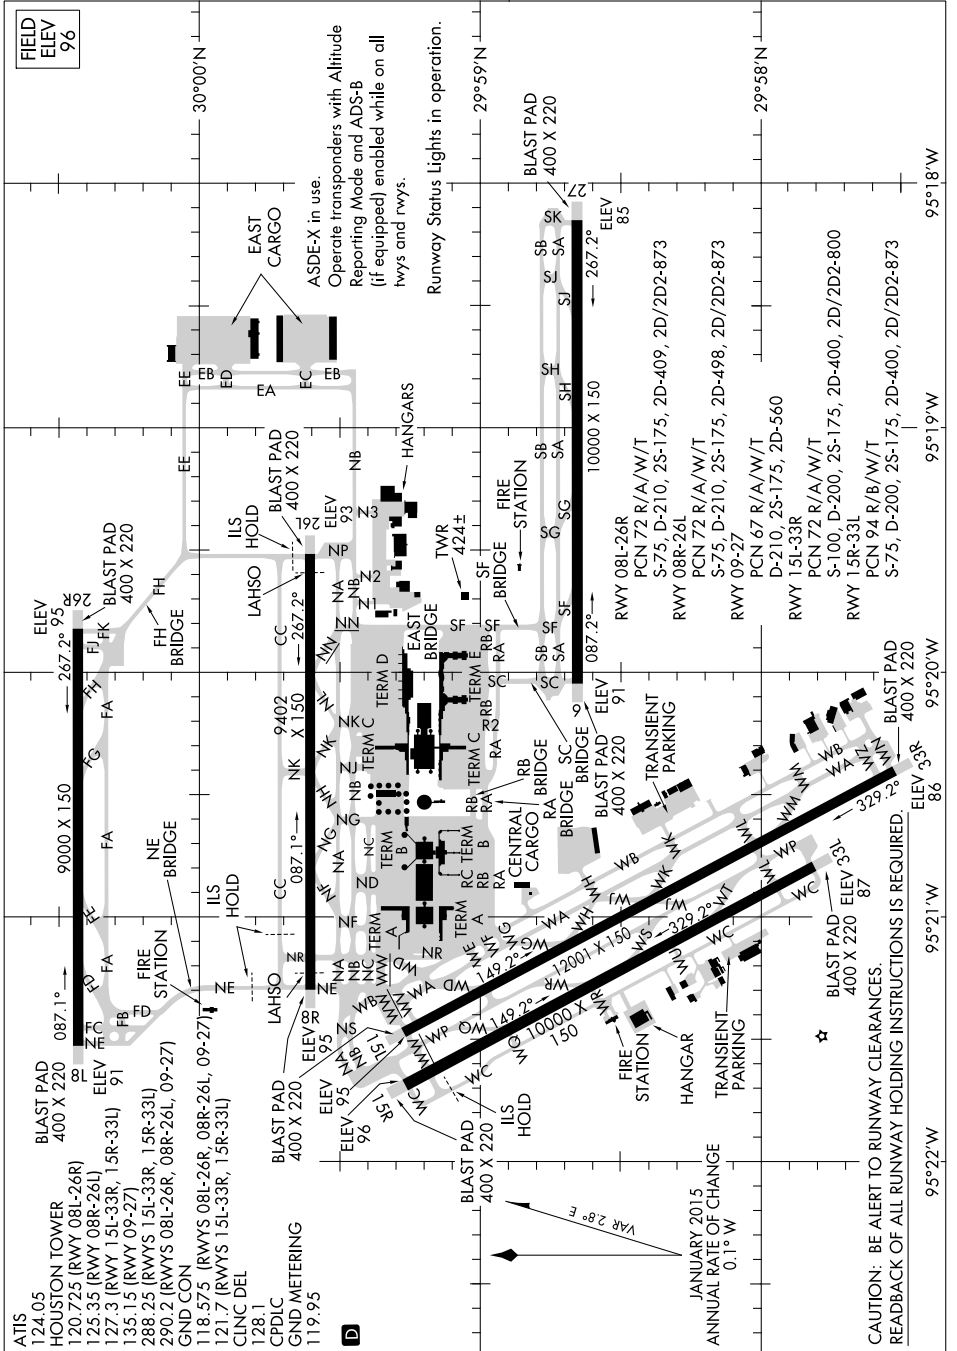

AIRPORT DIAGRAM

GEORGE BUSH INTERCONTINENTAL/HOUSTON (IAH) AL-5461 (FAA) HOUSTON, TEXAS

SC-5, 02 MAR 2017 to 30 MAR 2017

AIRPORT DIAGRAM

GEORGE BUSH INTERCONTINENTAL/HOUSTON (IAH)

SC-5, 02 MAR 2017 to 30 MAR 2017

CAUTION: BE ALERT TO RUNWAY CLEARANCES.
READBACK OF ALL RUNWAY HOLDING INSTRUCTIONS IS REQUIRED.