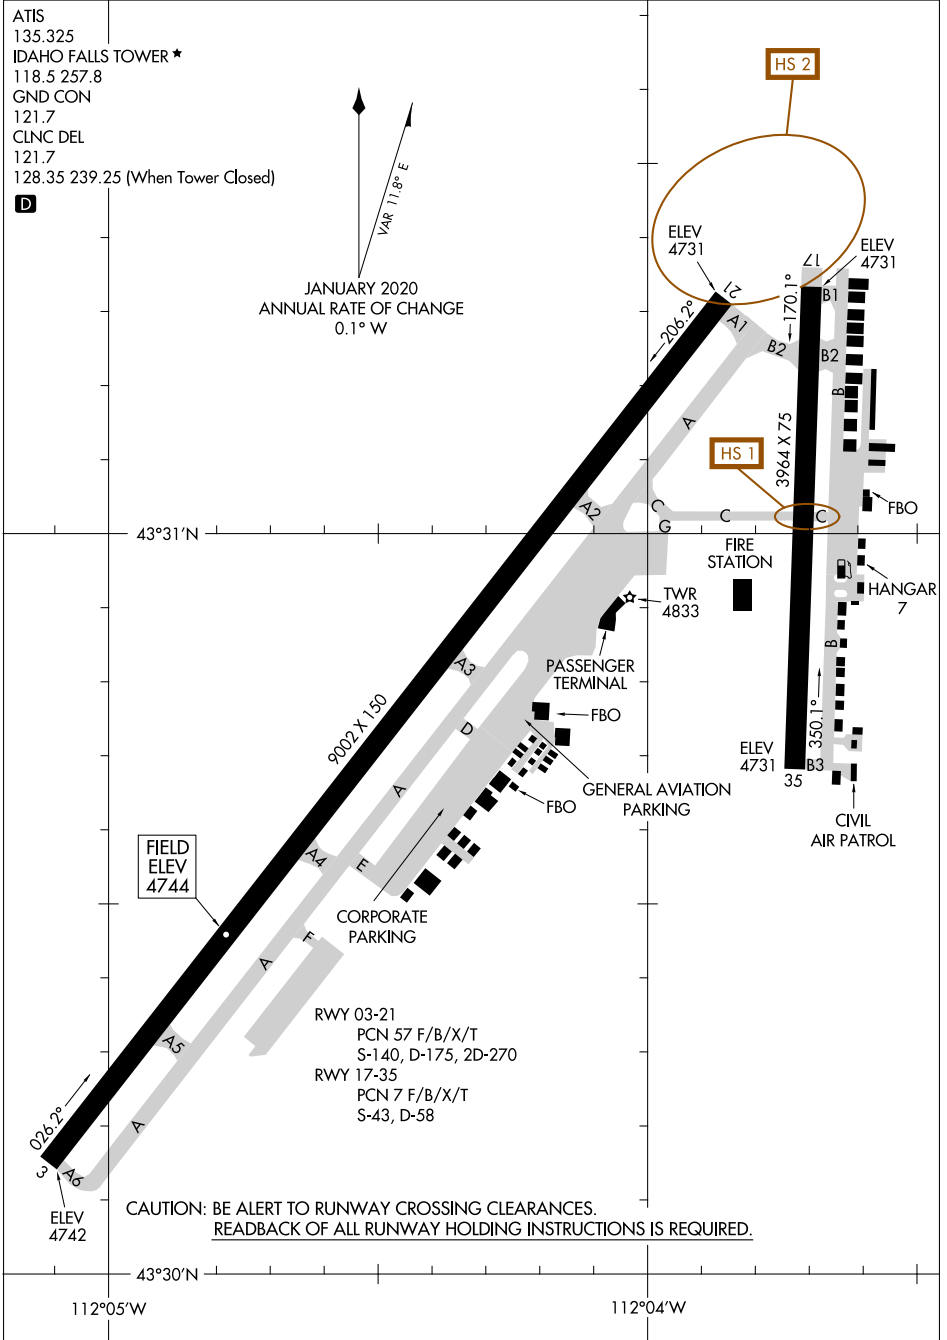

21224

# AIRPORT DIAGRAM

AL-590 (FAA)

IDAHO FALLS RGNL (IDA)  
IDAHO FALLS, IDAHO

ATIS 135.325  
 IDAHO FALLS TOWER ★ 118.5 257.8  
 GND CON 121.7  
 CLNC DEL 121.7  
 128.35 239.25 (When Tower Closed)

**D**

NW-1, 21 APR 2022 to 19 MAY 2022

CAUTION: BE ALERT TO RUNWAY CROSSING CLEARANCES.  
 READBACK OF ALL RUNWAY HOLDING INSTRUCTIONS IS REQUIRED.

NW-1, 21 APR 2022 to 19 MAY 2022

# AIRPORT DIAGRAM

21224

IDAHO FALLS, IDAHO  
IDAHO FALLS RGNL (IDA)