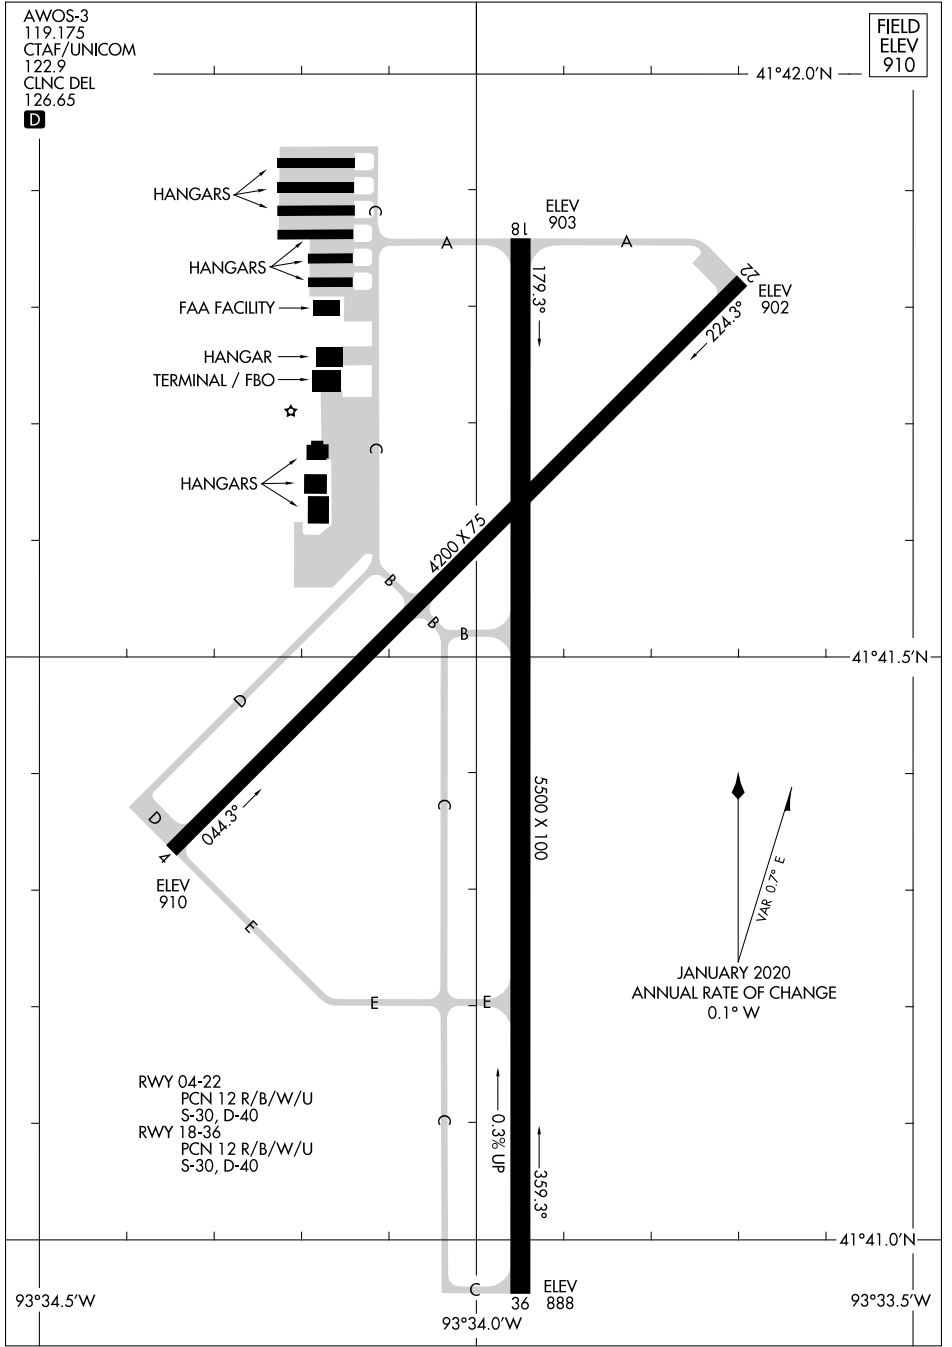

20086

AIRPORT DIAGRAM

AL-9156 (FAA)

ANKENY RGNL (IKV)

ANKENY, IOWA

AWOS-3
 119.175
 CTAF/UNICOM
 122.9
 CLNC DEL
 126.65

FIELD
 ELEV
 910

NC-3, 16 JUN 2022 to 14 JUL 2022

NC-3, 16 JUN 2022 to 14 JUL 2022

AIRPORT DIAGRAM

20086

ANKENY, IOWA

ANKENY RGNL (IKV)