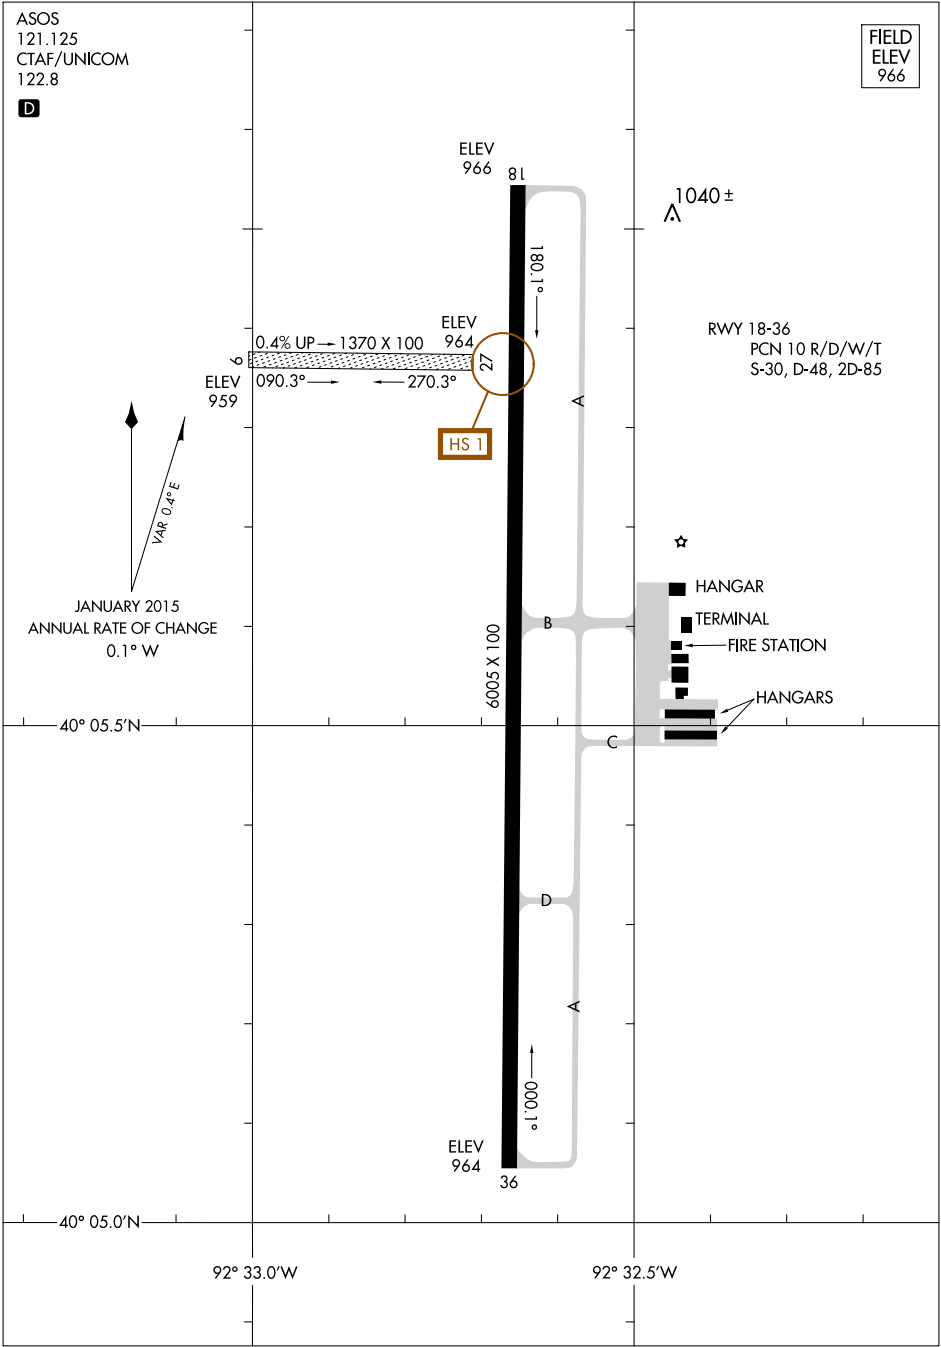

# AIRPORT DIAGRAM

AL-217 (FAA)

KIRKSVILLE RGNL (IRK)  
KIRKSVILLE, MISSOURI

ASOS  
121.125  
CTAF/UNICOM  
122.8

**D**

FIELD  
ELEV  
966

NC-3, 02 MAR 2017 to 30 MAR 2017

NC-3, 02 MAR 2017 to 30 MAR 2017

# AIRPORT DIAGRAM

16035

KIRKSVILLE, MISSOURI  
KIRKSVILLE RGNL (IRK)