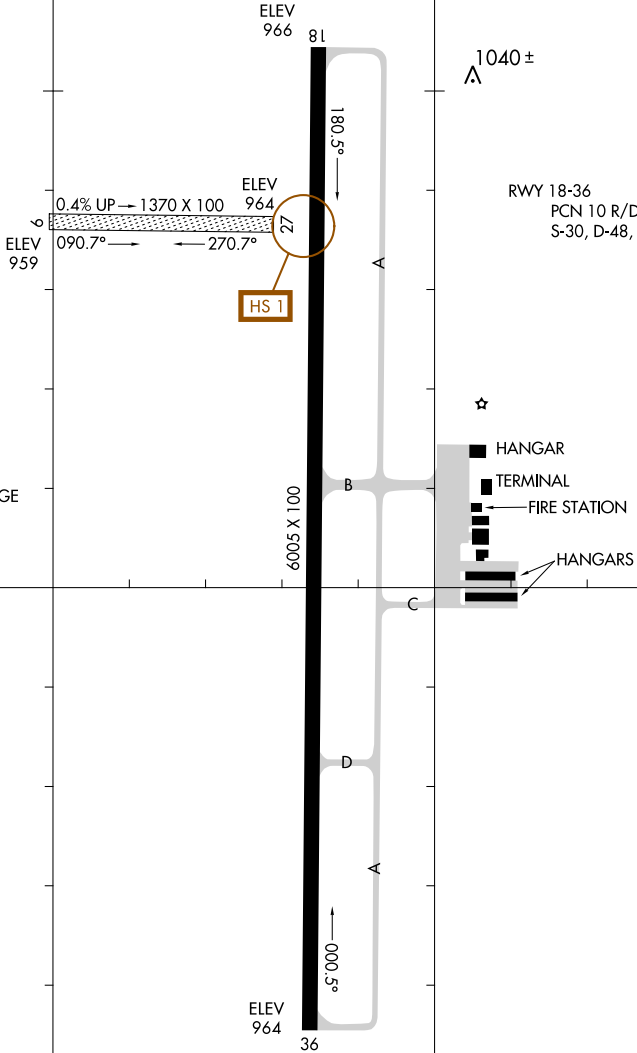

20086

AIRPORT DIAGRAM

AL-217 (FAA)

KIRKSVILLE RGNL (IRK)
KIRKSVILLE, MISSOURI

ASOS
121.125
CTAF/UNICOM
122.8

FIELD
ELEV
966

D

NC-3, 19 MAY 2022 to 16 JUN 2022

NC-3, 19 MAY 2022 to 16 JUN 2022

AIRPORT DIAGRAM

20086

KIRKSVILLE, MISSOURI
KIRKSVILLE RGNL (IRK)