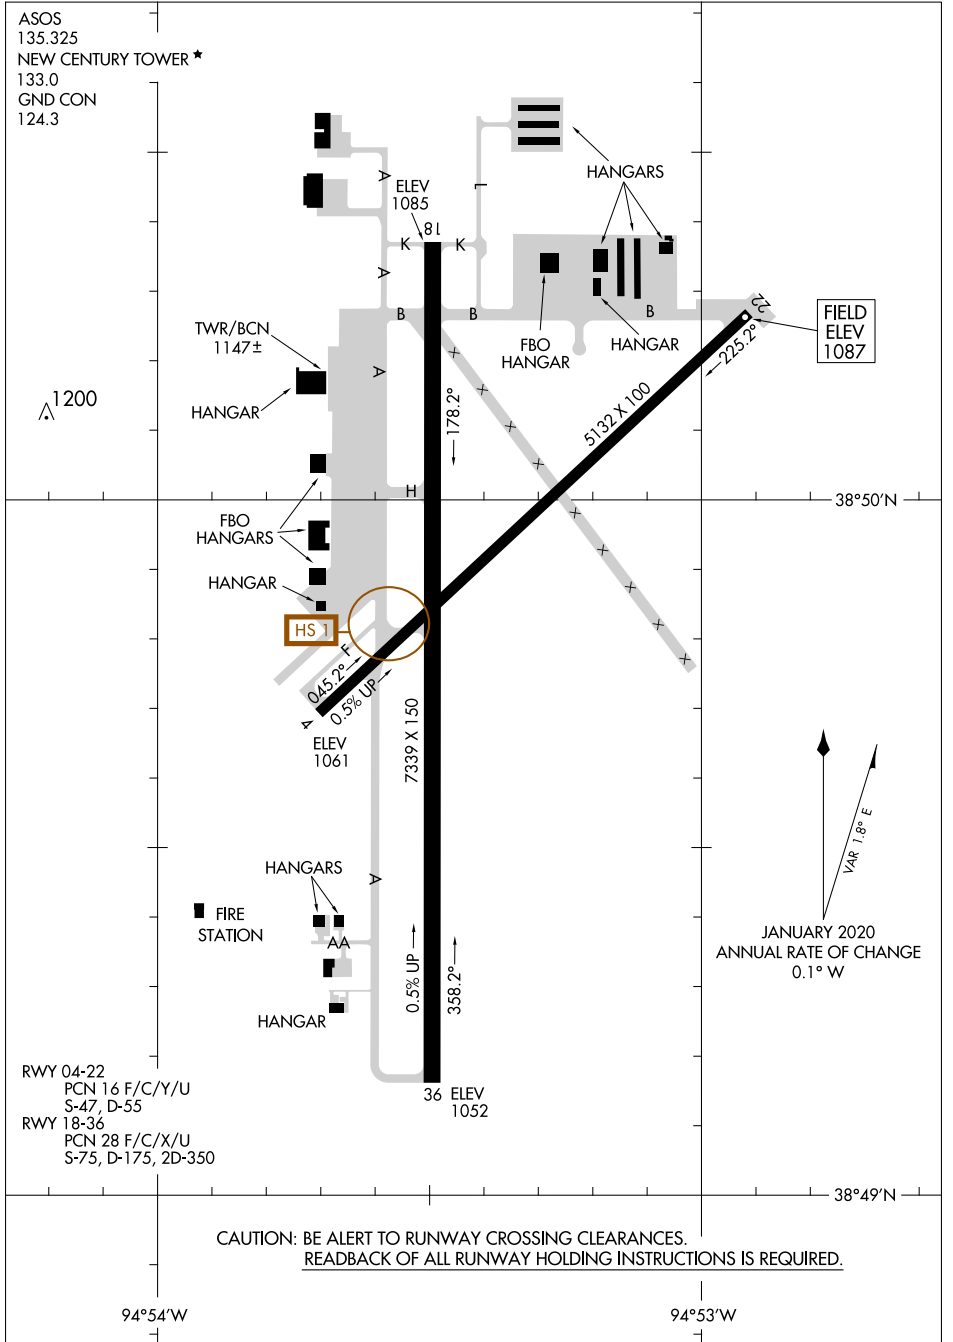

AIRPORT DIAGRAM

AL-302 (FAA)

NEW CENTURY AIRCENTER (IXD)

OLATHE, KANSAS

NC-2, 16 JUN 2022 to 14 JUL 2022

NC-2, 16 JUN 2022 to 14 JUL 2022

AIRPORT DIAGRAM

NEW CENTURY AIRCENTER (IXD)

OLATHE, KANSAS