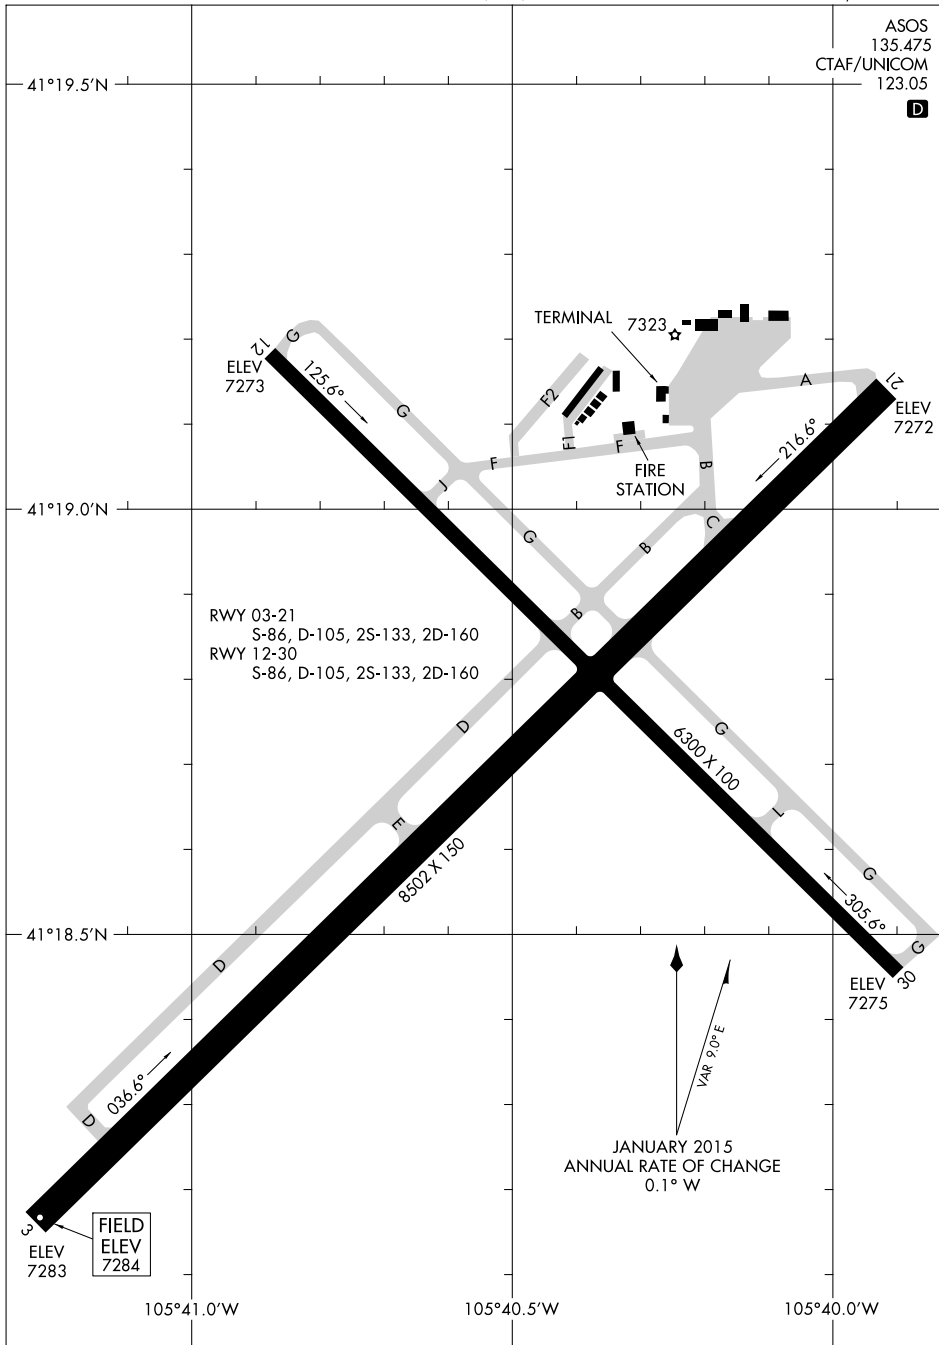

15064

AIRPORT DIAGRAM

AL-225 (FAA)

LARAMIE RGNL (LAR)
LARAMIE, WYOMING

ASOS
135.475
CTAF/UNICOM
123.05

D

NW-1, 02 MAR 2017 to 30 MAR 2017

NW-1, 02 MAR 2017 to 30 MAR 2017

AIRPORT DIAGRAM

15064

LARAMIE, WYOMING
LARAMIE RGNL (LAR)