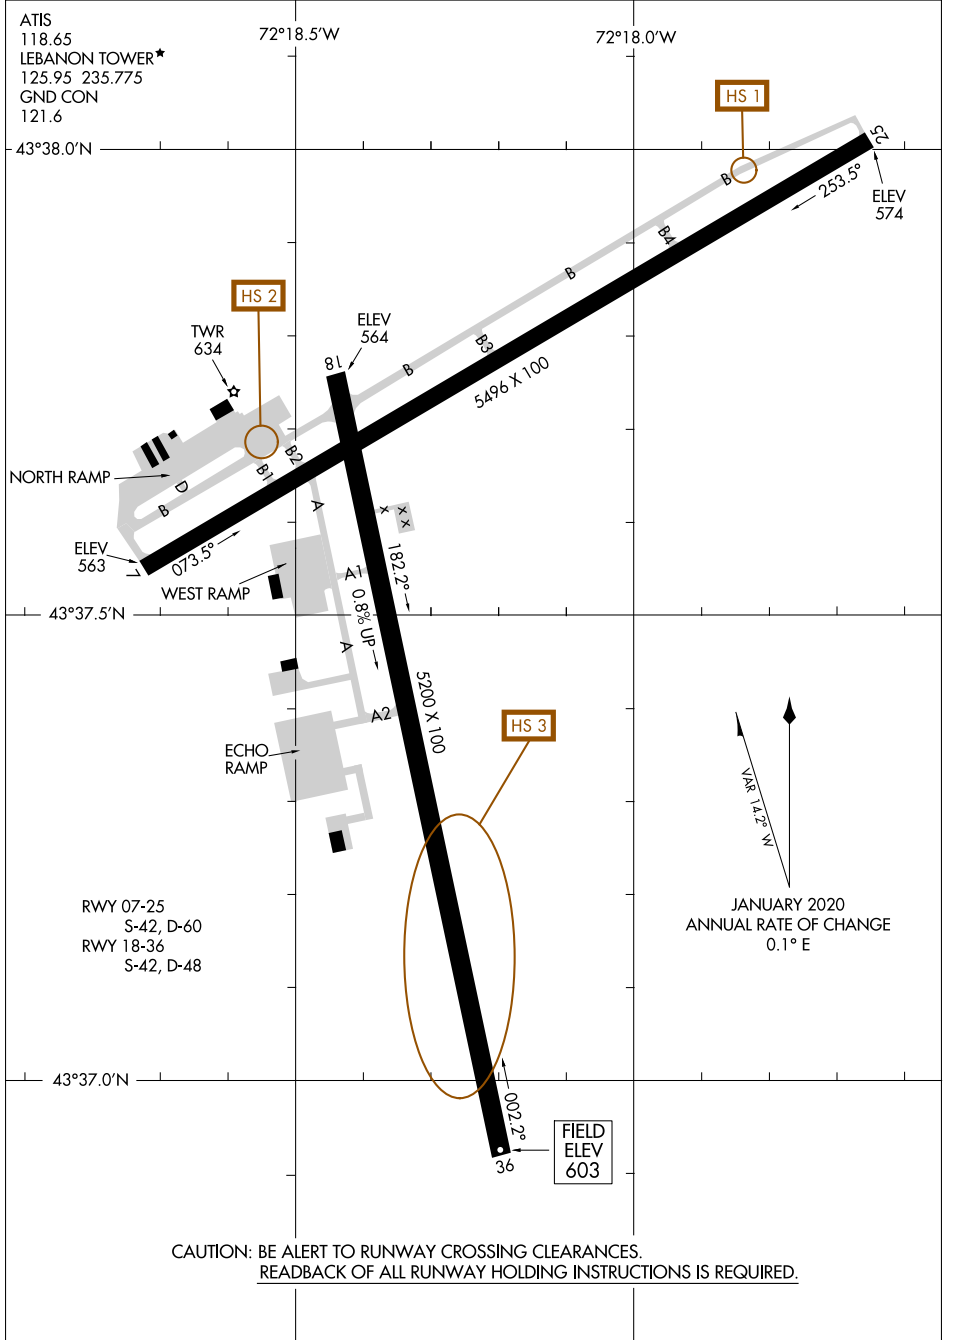

# AIRPORT DIAGRAM

AL-859 (FAA)

LEBANON MUNI (L.E.B)  
LEBANON, NEW HAMPSHIRE

NE-1, 25 MAR 2021 to 22 APR 2021

NE-1, 25 MAR 2021 to 22 APR 2021

# AIRPORT DIAGRAM

LEBANON, NEW HAMPSHIRE  
LEBANON MUNI (L.E.B)