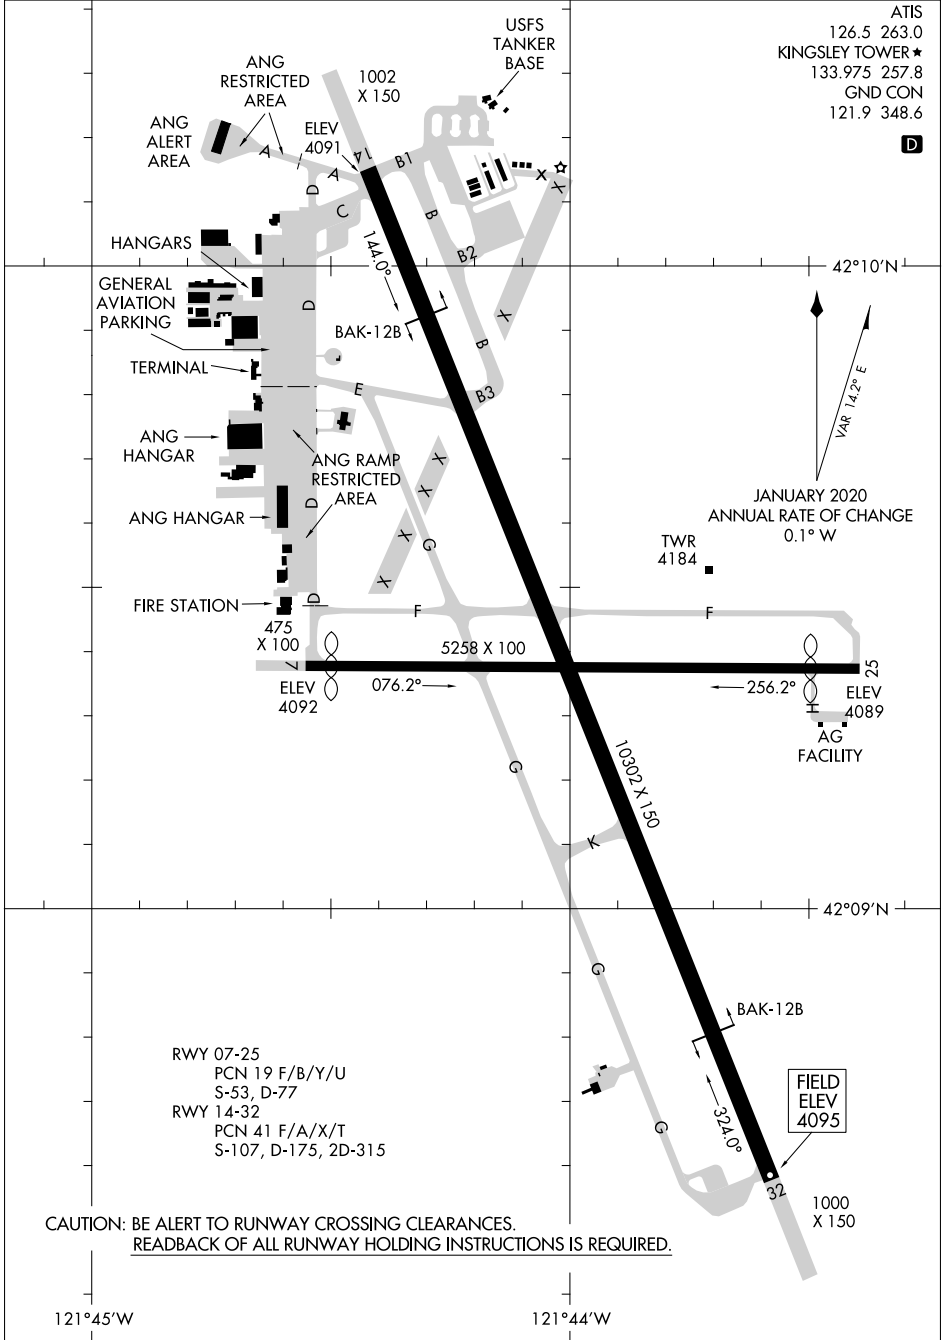

# AIRPORT DIAGRAM

CRATER LAKE/KLAMATH RGNL (LMT)  
KLAMATH FALLS, OREGON

AL-473 (FAA)

CAUTION: BE ALERT TO RUNWAY CROSSING CLEARANCES.  
READBACK OF ALL RUNWAY HOLDING INSTRUCTIONS IS REQUIRED.

NW-1, 14 JUL 2022 to 11 AUG 2022

NW-1, 14 JUL 2022 to 11 AUG 2022

# AIRPORT DIAGRAM

KLAMATH FALLS, OREGON  
CRATER LAKE/KLAMATH RGNL (LMT)