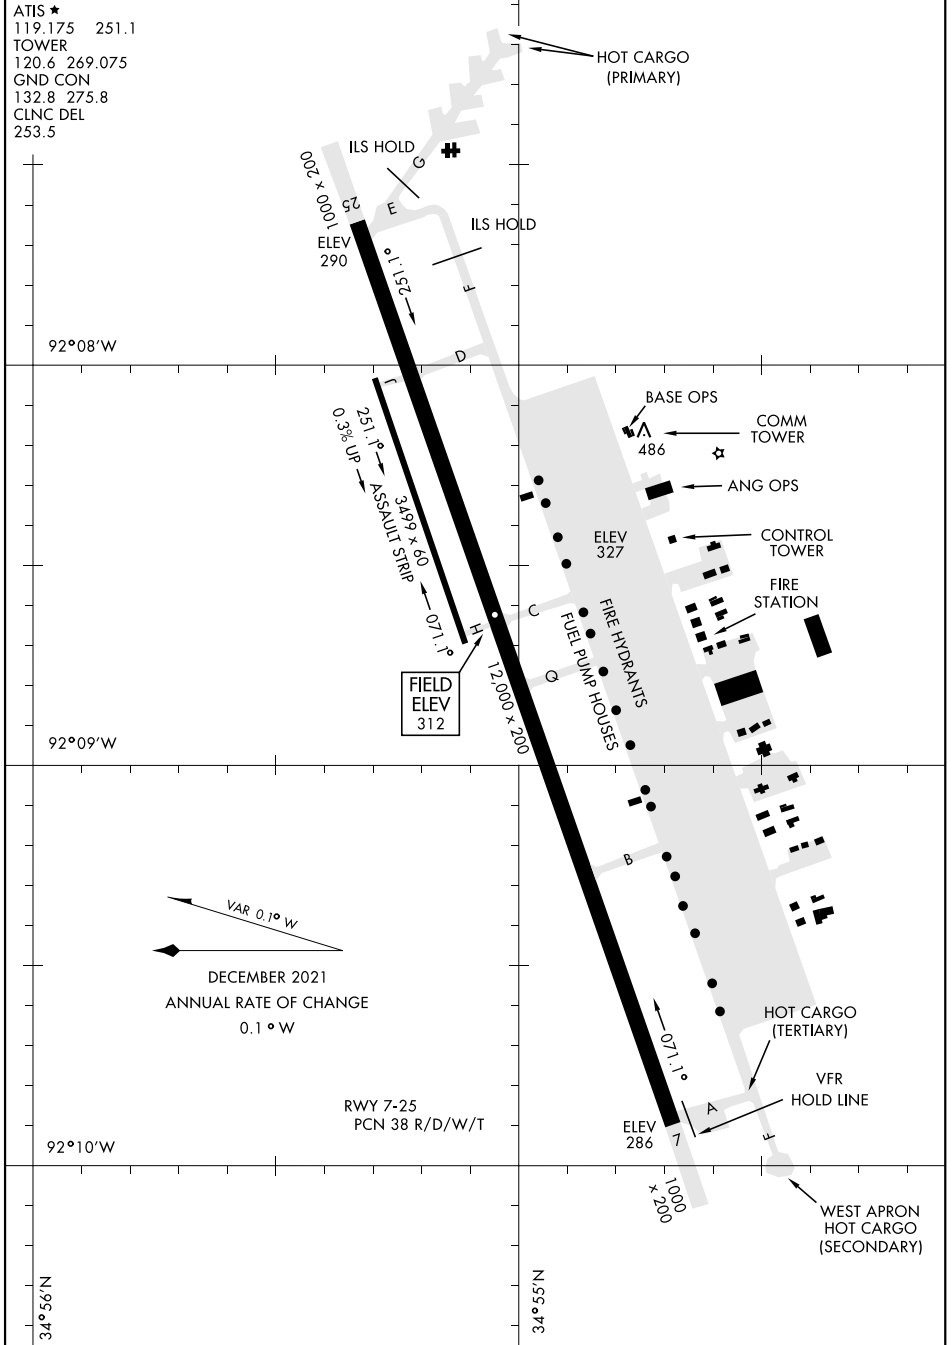

22111

# AIRPORT DIAGRAM

LITTLE ROCK AFB (KLRF)

JACKSONVILLE, ARKANSAS

AL-738 [USAF]

ATIS ★  
 119.175 251.1  
 TOWER  
 120.6 269.075  
 GND CON  
 132.8 275.8  
 CLNC DEL  
 253.5

SC-1, 18 MAY 2023 to 15 JUN 2023

SC-1, 18 MAY 2023 to 15 JUN 2023

# AIRPORT DIAGRAM

JACKSONVILLE, ARKANSAS

LITTLE ROCK AFB (KLRF)