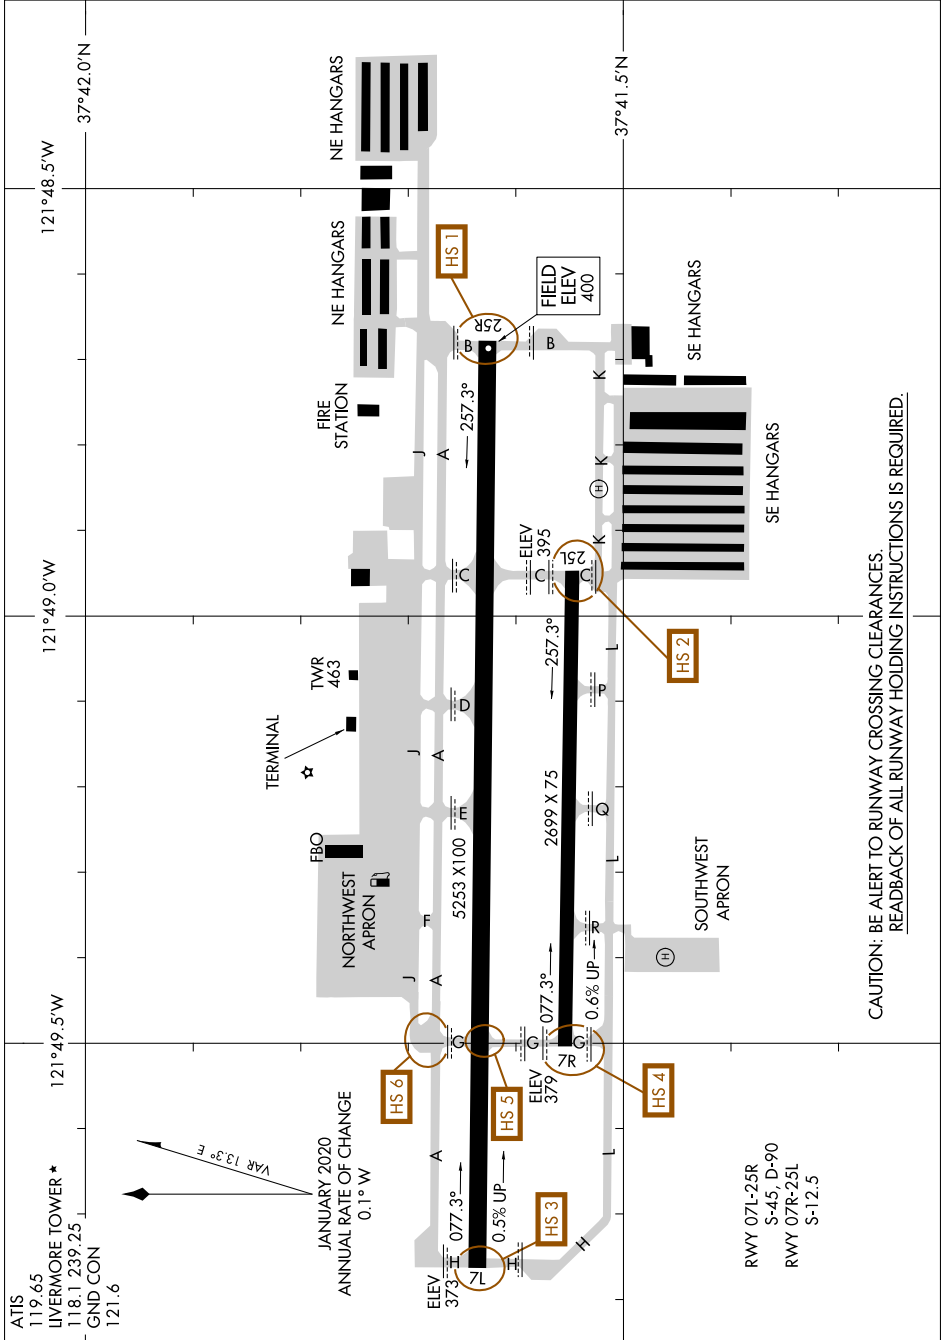

# AIRPORT DIAGRAM

AL-6075 (FAA)

LIVERMORE MUNI (LVK)  
LIVERMORE, CALIFORNIA

SW-2, 22 APR 2021 to 20 MAY 2021

CAUTION: BE ALERT TO RUNWAY CROSSING CLEARANCES.  
REARBACK OF ALL RUNWAY HOLDING INSTRUCTIONS IS REQUIRED.

# AIRPORT DIAGRAM

LIVERMORE, CALIFORNIA  
LIVERMORE MUNI (LVK)

SW-2, 22 APR 2021 to 20 MAY 2021