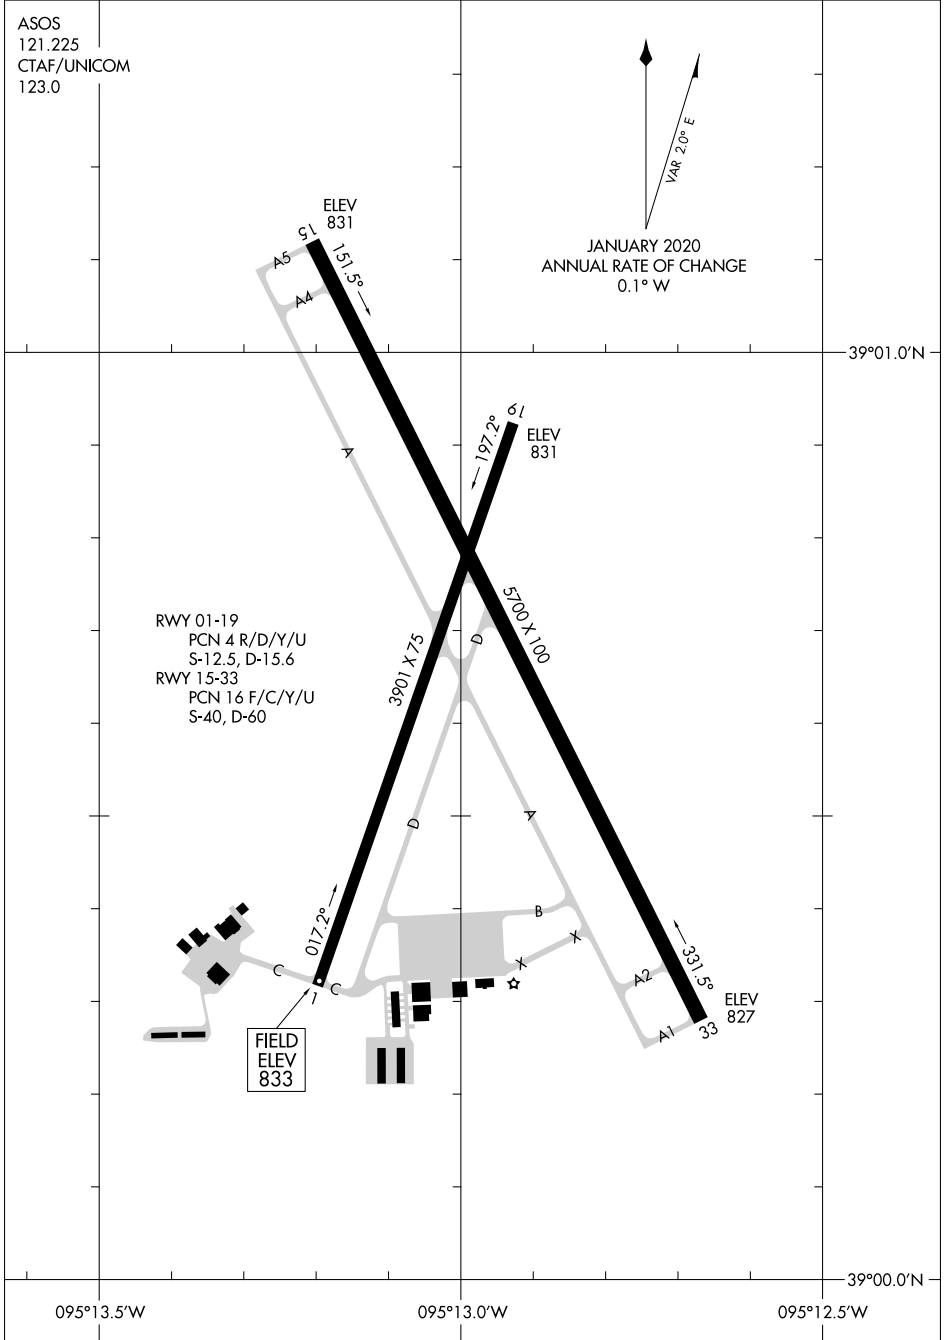

21224

# AIRPORT DIAGRAM

AL-5481 (FAA)

LAWRENCE RGNL (LWC)  
LAWRENCE, KANSAS

ASOS  
121.225  
CTAF/UNICOM  
123.0

NC-2, 14 JUL 2022 to 11 AUG 2022

NC-2, 14 JUL 2022 to 11 AUG 2022

# AIRPORT DIAGRAM

21224

LAWRENCE, KANSAS  
LAWRENCE RGNL (LWC)