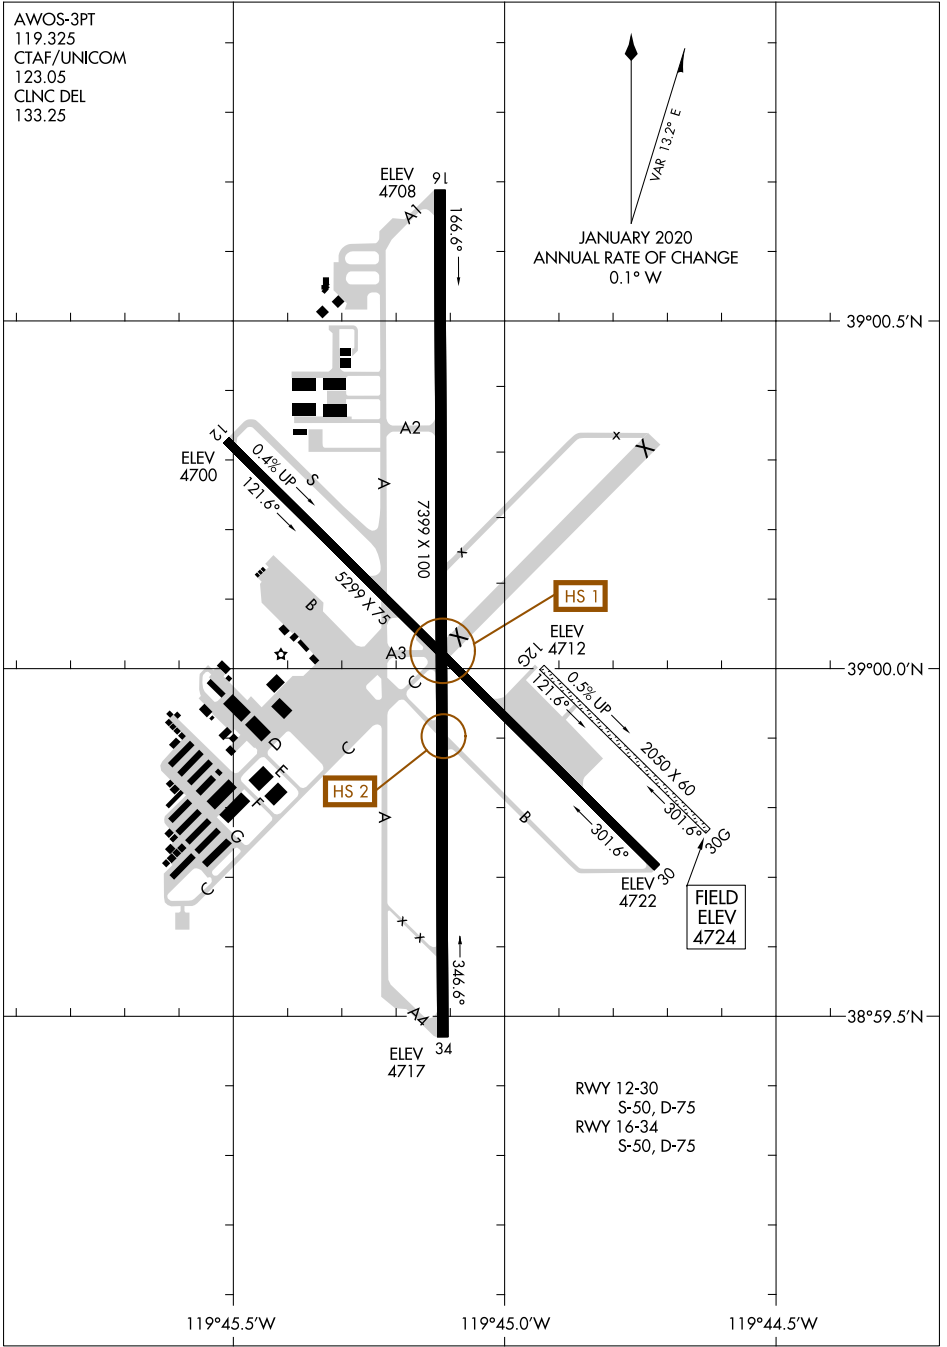

AIRPORT DIAGRAM

AL-9430 (FAA)

MINDEN-TAHOE (MEV)
MINDEN, NEVADA

AWOS-3PT
119.325
CTAF/UNICOM
123.05
CLNC DEL
133.25

VAR 13.2° E
JANUARY 2020
ANNUAL RATE OF CHANGE
0.1° W

SW-4, 25 MAR 2021 to 22 APR 2021

SW-4, 25 MAR 2021 to 22 APR 2021

RWY 12-30
S-50, D-75
RWY 16-34
S-50, D-75

AIRPORT DIAGRAM

MINDEN, NEVADA
MINDEN-TAHOE (MEV)