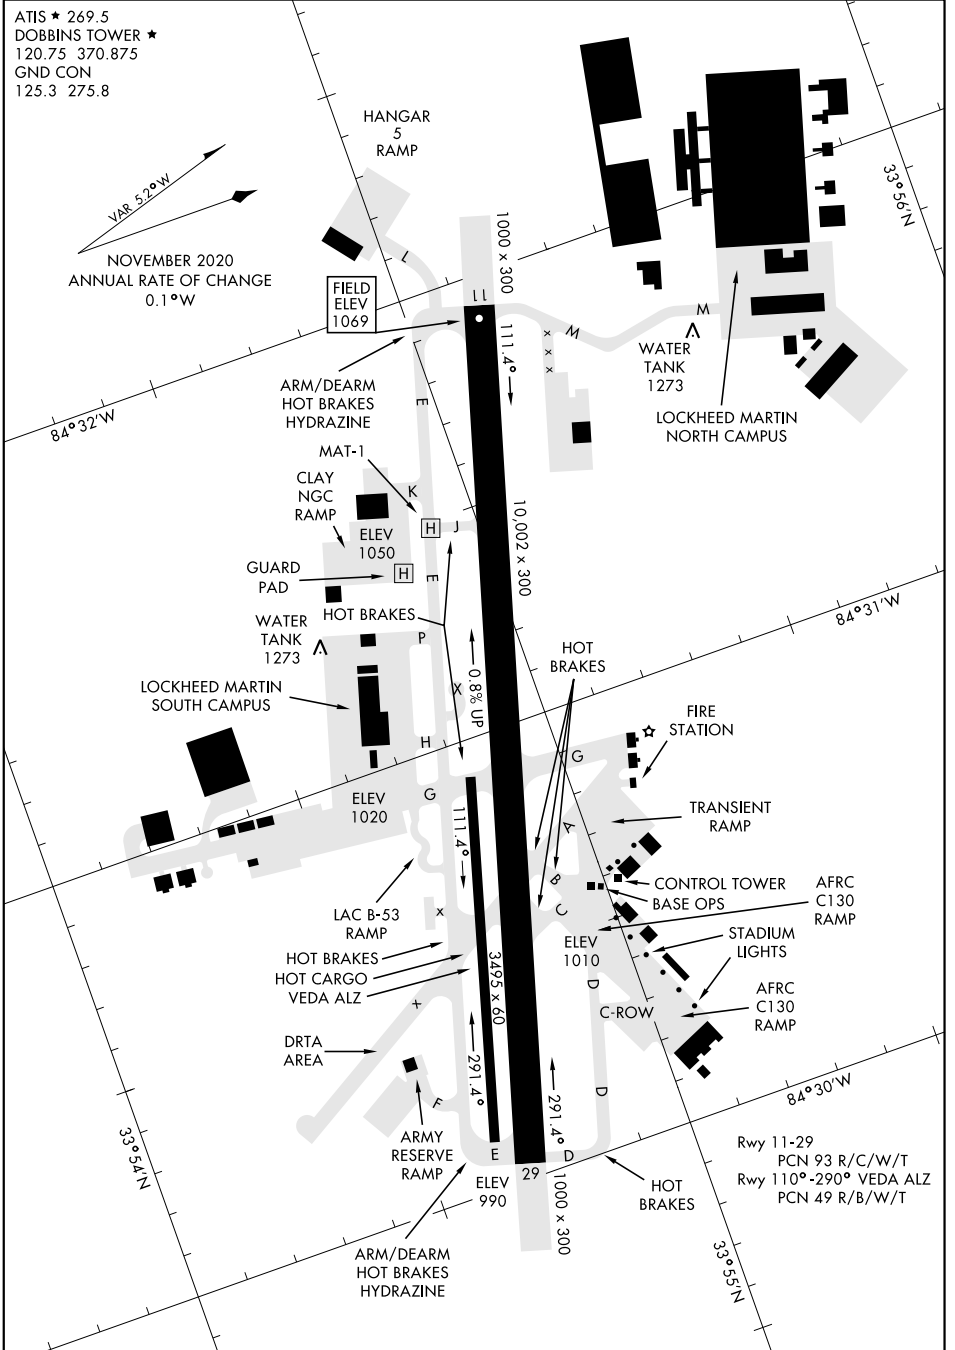

AIRPORT DIAGRAM

AFD-959 [USAF]

DOBBINS ARB (KMGE)

MARIETTA, GEORGIA

ATIS ★ 269.5
 DOBBINS TOWER ★
 120.75 370.875
 GND CON
 125.3 275.8

VAR 5.2°W
 NOVEMBER 2020
 ANNUAL RATE OF CHANGE
 0.1°W

SE-4, 22 APR 2021 to 20 MAY 2021

SE-4, 22 APR 2021 to 20 MAY 2021

AIRPORT DIAGRAM

MARIETTA, GEORGIA

DOBBINS ARB (KMGE)