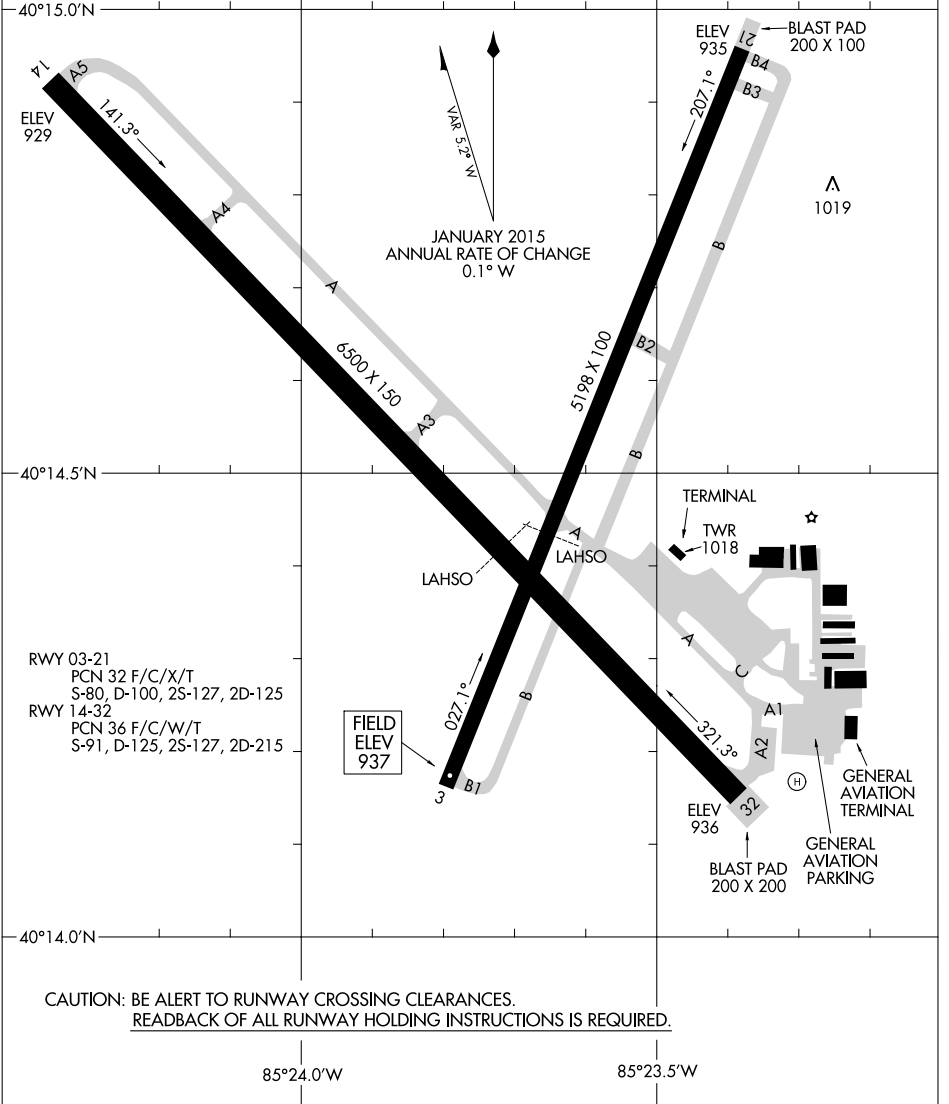

15120

AIRPORT DIAGRAM

AL-5011 (FAA)

DELAWARE COUNTY RGNL (MIE)
MUNCIE, INDIANA

ATIS
133.25
MUNCIE TOWER ★
120.1
GND CON
121.9

D

EC-2, 02 MAR 2017 to 30 MAR 2017

EC-2, 02 MAR 2017 to 30 MAR 2017

CAUTION: BE ALERT TO RUNWAY CROSSING CLEARANCES.
READEBACK OF ALL RUNWAY HOLDING INSTRUCTIONS IS REQUIRED.

AIRPORT DIAGRAM

15120

DELAWARE COUNTY RGNL (MIE)
MUNCIE, INDIANA