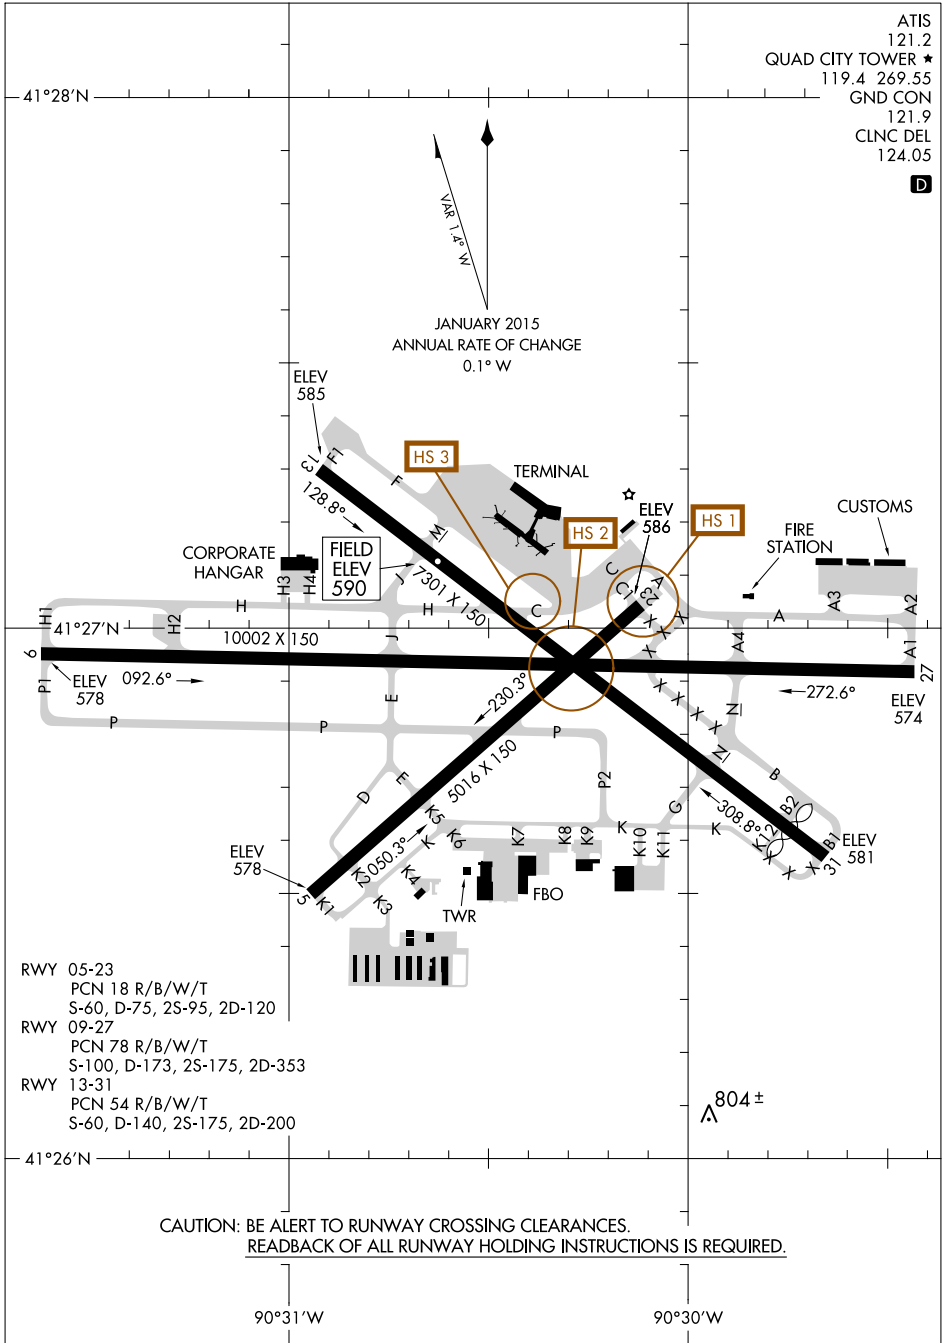

17005  
**AIRPORT DIAGRAM**

AL-269 (FAA)

**QUAD CITY INTL (MLI)**  
 MOLINE, ILLINOIS

EC-3, 02 MAR 2017 to 30 MAR 2017

EC-3, 02 MAR 2017 to 30 MAR 2017

**AIRPORT DIAGRAM**  
 17005

MOLINE, ILLINOIS  
**QUAD CITY INTL (MLI)**