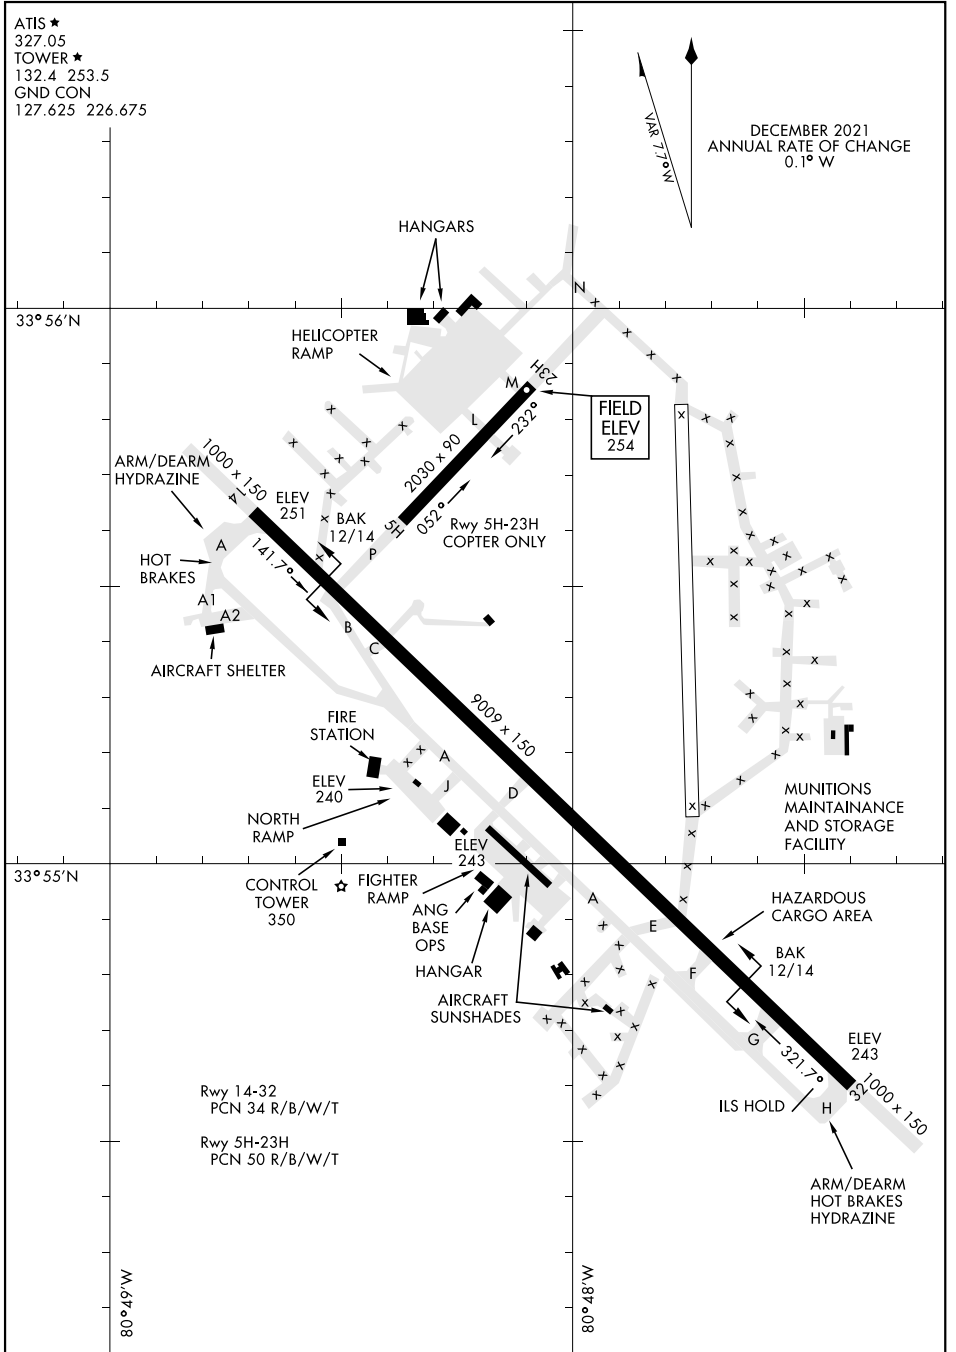

# AIRPORT DIAGRAM

AL-951 [USAF]

MC ENTIRE JNGB (KMMT)

EASTOVER, SOUTH CAROLINA

ATIS ★  
 327.05  
 TOWER ★  
 132.4 253.5  
 GND CON  
 127.625 226.675

DECEMBER 2021  
 ANNUAL RATE OF CHANGE  
 0.1° W

SE-2, 30 DEC 2021 to 27 JAN 2022

SE-2, 30 DEC 2021 to 27 JAN 2022

# AIRPORT DIAGRAM

EASTOVER, SOUTH CAROLINA

MC ENTIRE JNGB (KMMT)