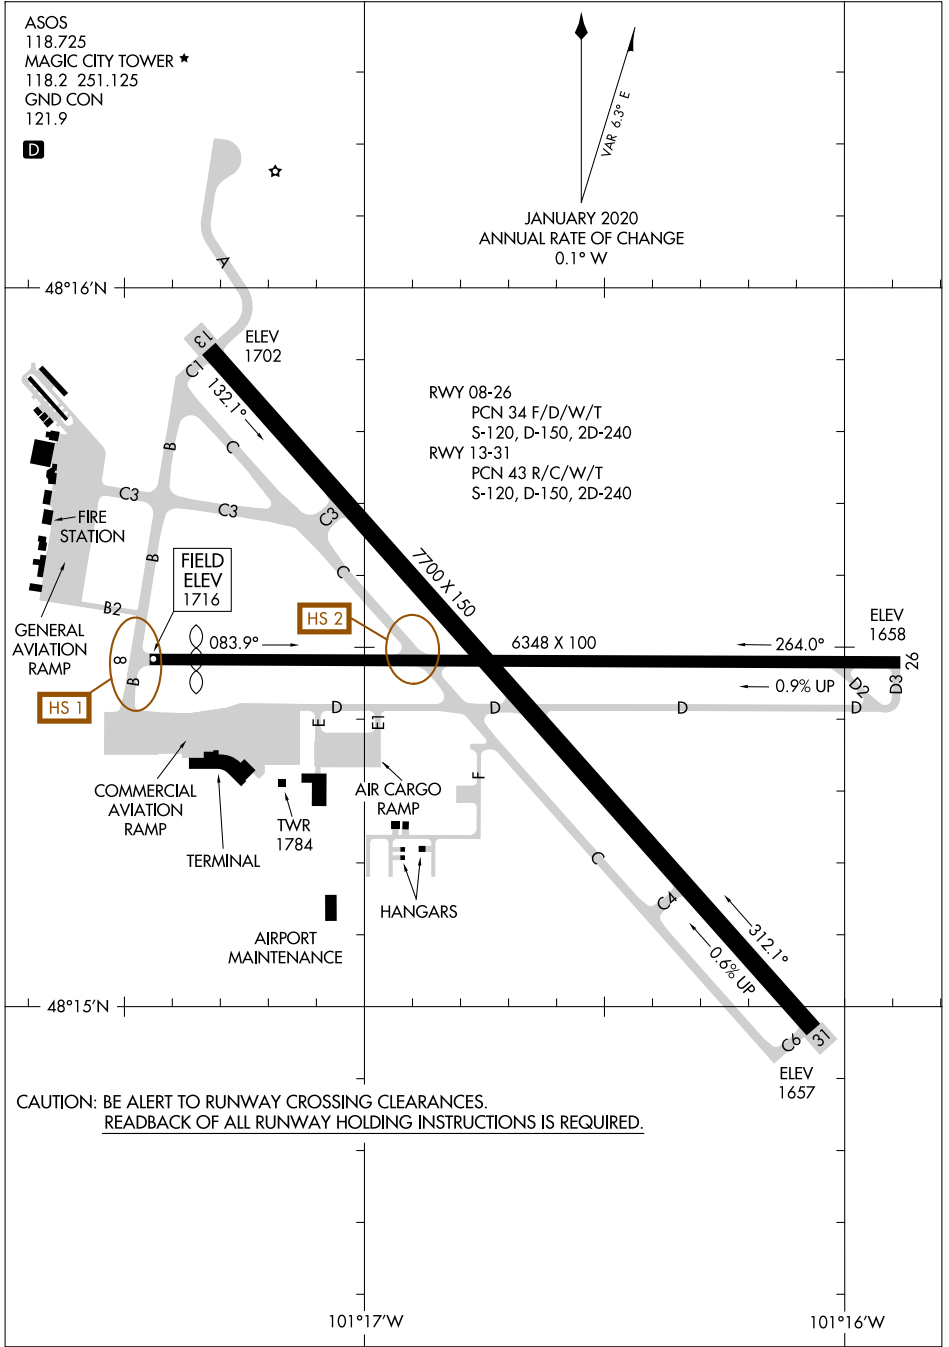

# AIRPORT DIAGRAM

AL-635 (FAA)

MINOT INTL (MOT)  
MINOT, NORTH DAKOTA

ASOS  
118.725  
MAGIC CITY TOWER ★  
118.2 251.125  
GND CON  
121.9

D

48°16'N

RWY 08-26  
PCN 34 F/D/W/T  
S-120, D-150, 2D-240  
RWY 13-31  
PCN 43 R/C/W/T  
S-120, D-150, 2D-240

NC-1, 25 JAN 2024 to 22 FEB 2024

NC-1, 25 JAN 2024 to 22 FEB 2024

48°15'N

CAUTION: BE ALERT TO RUNWAY CROSSING CLEARANCES.  
READEBACK OF ALL RUNWAY HOLDING INSTRUCTIONS IS REQUIRED.

101°17'W

101°16'W

# AIRPORT DIAGRAM

21168

MINOT, NORTH DAKOTA  
MINOT INTL (MOT)