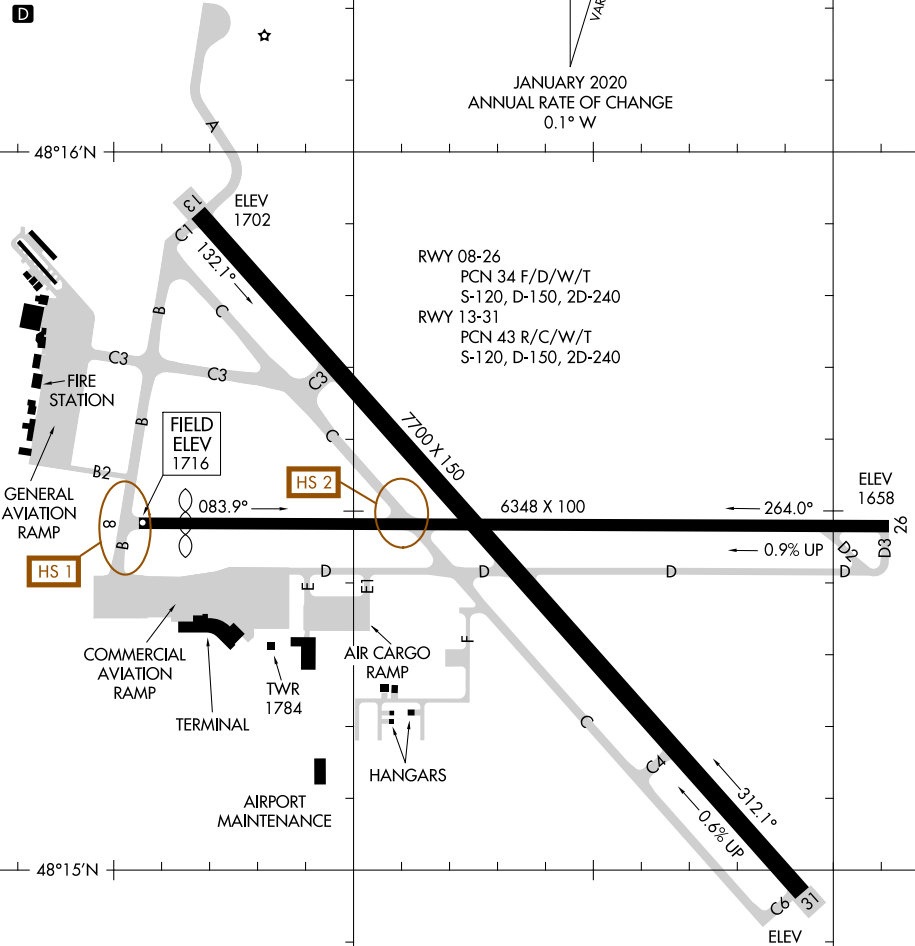

# AIRPORT DIAGRAM

AL-635 (FAA)

MINOT INTL (MOT)  
MINOT, NORTH DAKOTA

ASOS  
118.725  
MAGIC CITY TOWER \*  
118.2 251.125  
GND CON  
121.9

D

JANUARY 2020  
ANNUAL RATE OF CHANGE  
0.1° W

48°16'N

NC-1, 30 DEC 2021 to 27 JAN 2022

NC-1, 30 DEC 2021 to 27 JAN 2022

48°15'N

CAUTION: BE ALERT TO RUNWAY CROSSING CLEARANCES.  
READBACK OF ALL RUNWAY HOLDING INSTRUCTIONS IS REQUIRED.

101°17'W

101°16'W

# AIRPORT DIAGRAM

21168

MINOT, NORTH DAKOTA  
MINOT INTL (MOT)