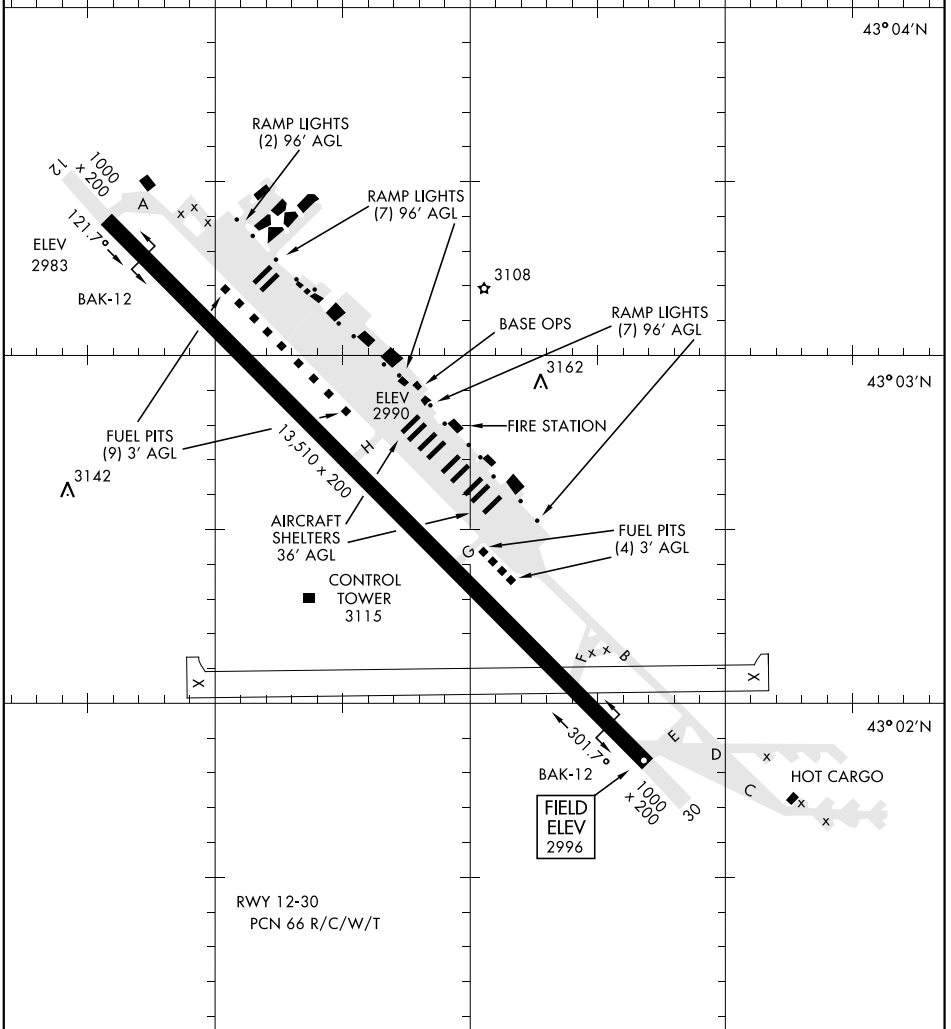

AIRPORT DIAGRAM

AFD-323 [USAF]

MOUNTAIN HOME AFB (KMUO)

MOUNTAIN HOME, IDAHO

ATIS 273.5
 CLNC DEL 127.1 290.425
 GND CON 120.5 275.8
 MOUNTAIN HOME TOWER 133.85 253.5

115°53'W

115°52'W

115°51'W

DECEMBER 2015
 ANNUAL RATE OF CHANGE
 0.1° W

43°04'N

43°03'N

43°02'N

NW-1, 19 MAY 2022 to 16 JUN 2022

NW-1, 19 MAY 2022 to 16 JUN 2022

RWY 12-30
 PCN 66 R/C/W/T

AIRPORT DIAGRAM