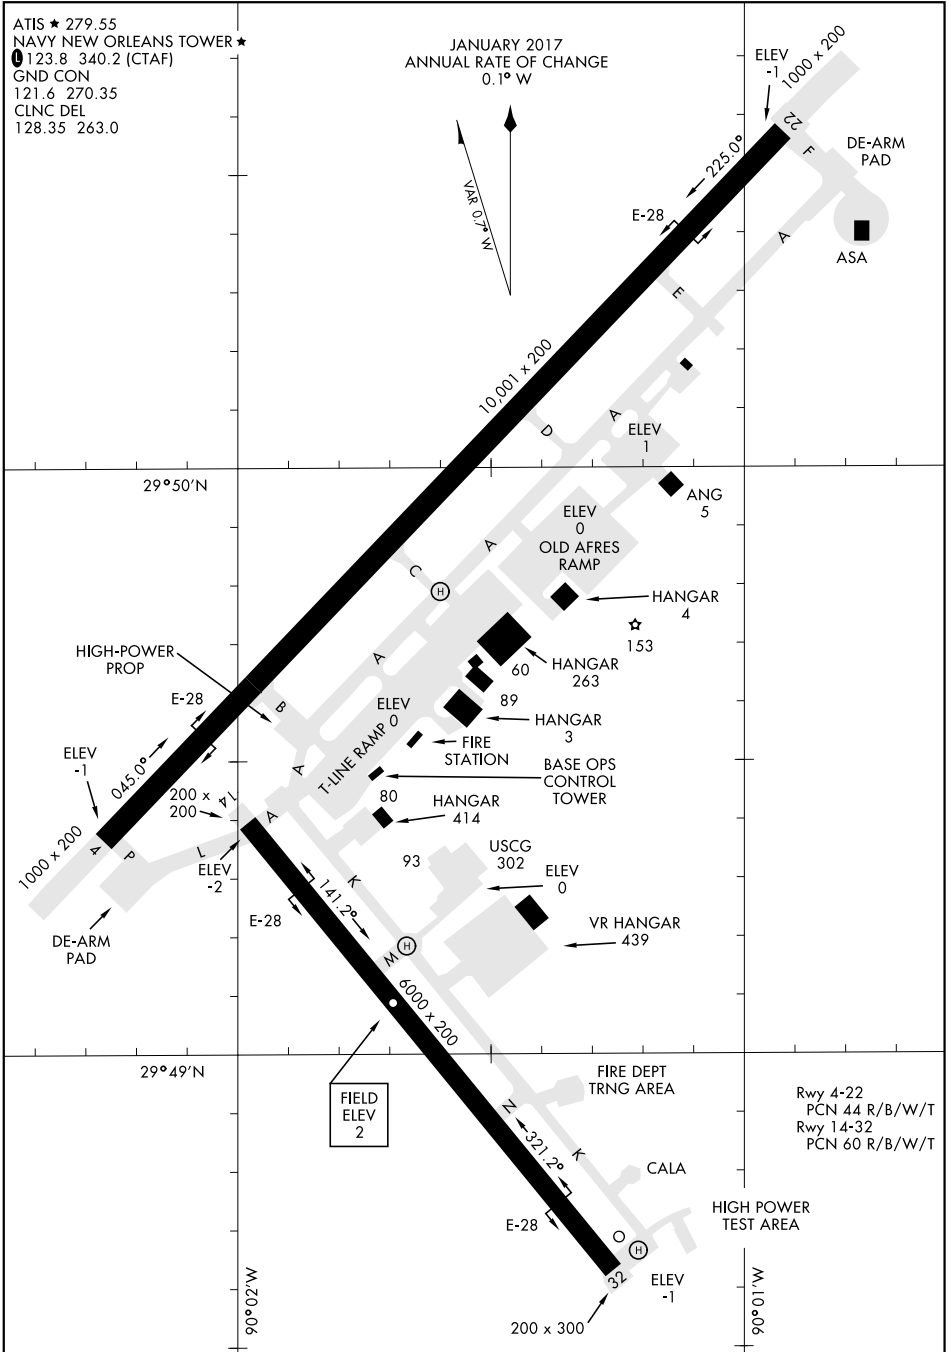

AIRPORT DIAGRAM

AFD-630 [USN]

NEW ORLEANS NAS JRB
(ALVIN CALLENDER FLD) (KNBG)
NEW ORLEANS, LOUISIANA

ATIS ★ 279.55
NAVY NEW ORLEANS TOWER ★
① 123.8 340.2 (CTAF)
GND CON
121.6 270.35
CLNC DEL
128.35 263.0

JANUARY 2017
ANNUAL RATE OF CHANGE
0.1° W

SC-4, 02 MAR 2017 to 30 MAR 2017

SC-4, 02 MAR 2017 to 30 MAR 2017

AIRPORT DIAGRAM

NEW ORLEANS, LOUISIANA
NEW ORLEANS NAS JRB
(ALVIN CALLENDER FLD) (KNBG)

Rwy 4-22
PCN 44 R/B/W/T
Rwy 14-32
PCN 60 R/B/W/T