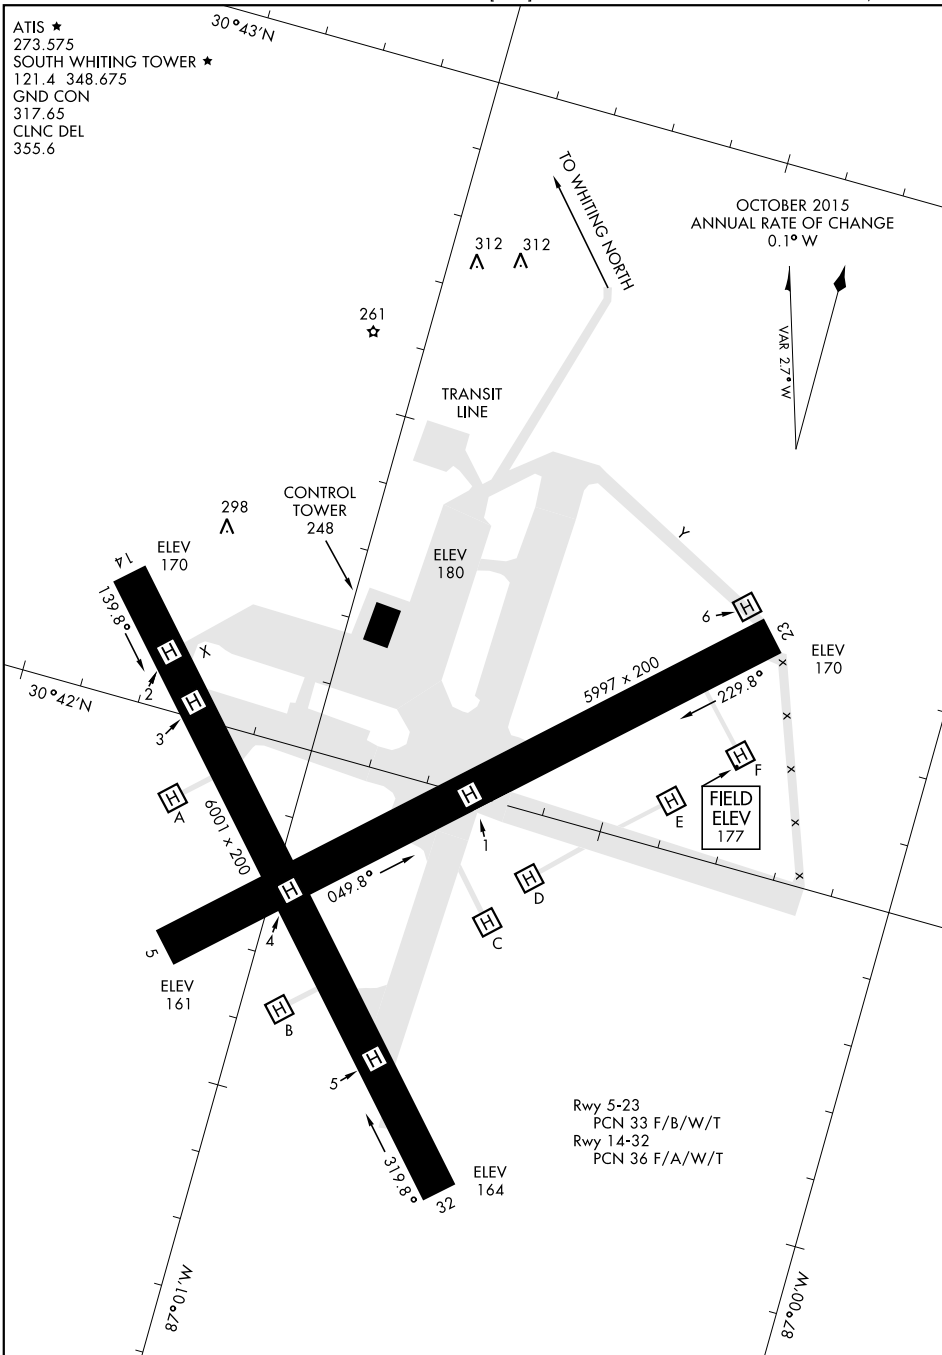

# AIRPORT DIAGRAM

AFD-1909 [USN]

WHITING FLD NAS (SOUTH) (KNDZ)

MILTON, FLORIDA

ATIS ★  
 273.575  
 SOUTH WHITING TOWER ★  
 121.4 348.675  
 GND CON  
 317.65  
 CLNC DEL  
 355.6

OCTOBER 2015  
 ANNUAL RATE OF CHANGE  
 0.1° W

SE-3, 02 MAR 2017 to 30 MAR 2017

SE-3, 02 MAR 2017 to 30 MAR 2017

# AIRPORT DIAGRAM

MILTON, FLORIDA

WHITING FLD NAS (SOUTH) (KNDZ)