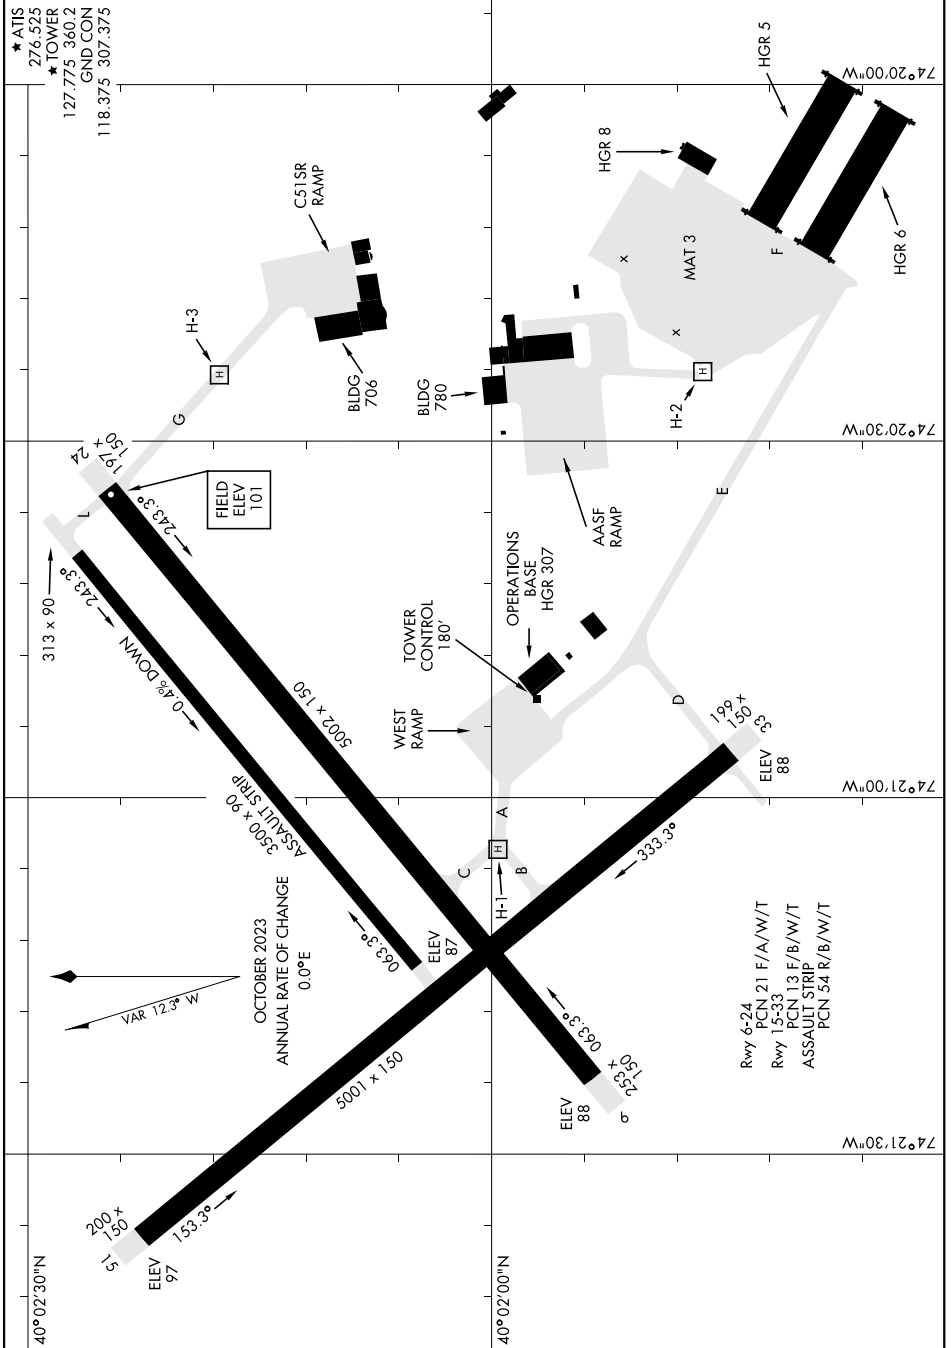

23334

# AIRPORT DIAGRAM

LAKEHURST MAXFIELD FLD, (JOINT BASE MC GUIRE DIX LAKEHURST) (KNEL)

[USN]

LAKEHURST, NEW JERSEY

NE-2, 16 MAY 2024 to 13 JUN 2024

NE-2, 16 MAY 2024 to 13 JUN 2024

# AIRPORT DIAGRAM

LAKEHURST MAXFIELD FLD, (JOINT BASE MC GUIRE DIX LAKEHURST) (KNEL)

LAKEHURST, NEW JERSEY