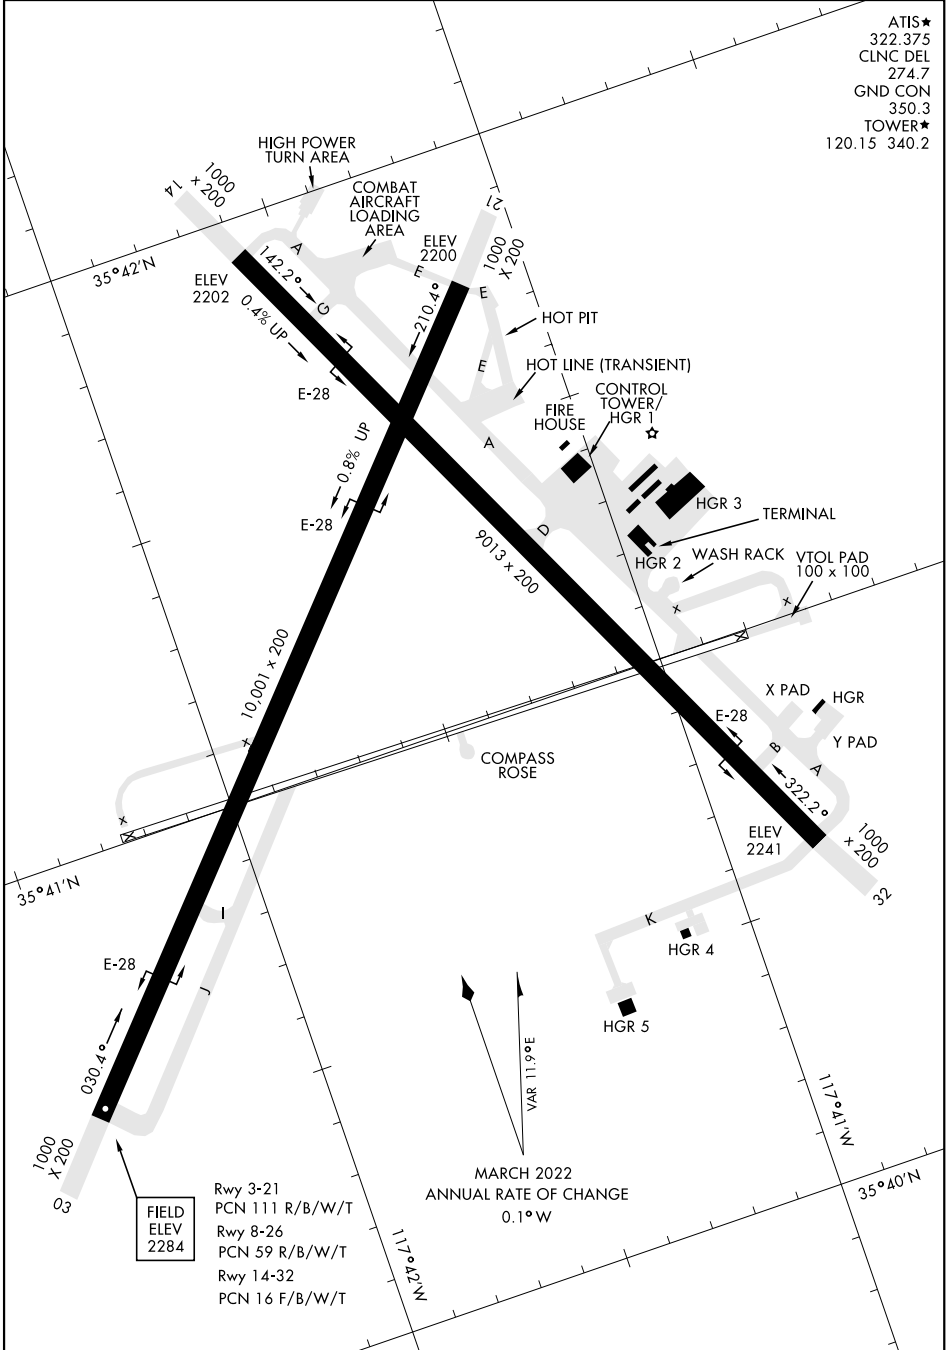

# AIRPORT DIAGRAM

[USN]

ATIS★  
 322.375  
 CLNC DEL  
 274.7  
 GND CON  
 350.3  
 TOWER★  
 120.15 340.2

SW-3, 21 MAR 2024 to 18 APR 2024

SW-3, 21 MAR 2024 to 18 APR 2024

FIELD  
 ELEV  
 2284

Rwy 3-21  
 PCN 111 R/B/W/T  
 Rwy 8-26  
 PCN 59 R/B/W/T  
 Rwy 14-32  
 PCN 16 F/B/W/T

# AIRPORT DIAGRAM