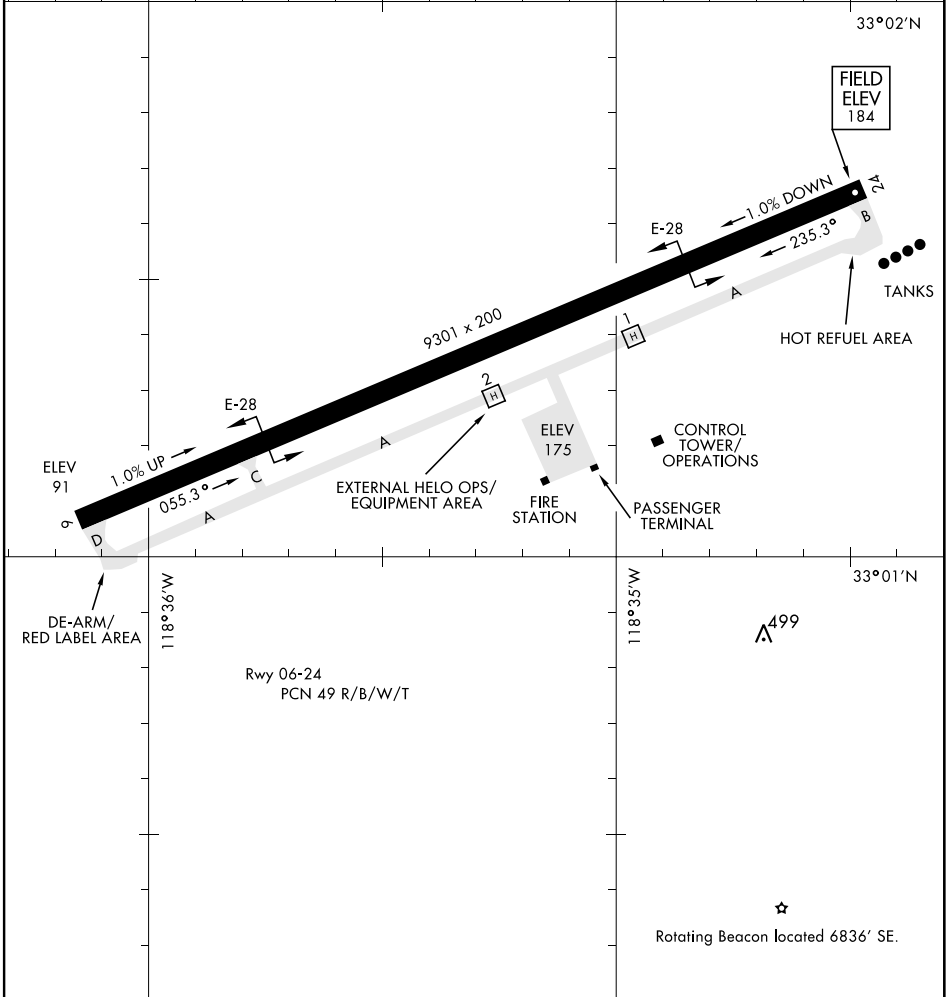

AIRPORT DIAGRAM

SAN CLEMENTE ISLAND NALF (FREDERICK SHERMAN FLD) (KNUC)

AFD-5126 [USN]

SAN CLEMENTE ISLAND, CALIFORNIA

ATIS ★ 268.6
 SAN CLEMENTE ISLAND TOWER ★
 126.75 278.8
 GND CON
 119.55 251.05

APRIL 2016
 ANNUAL RATE OF CHANGE
 0.1° W

SW-3, 02 DEC 2021 to 30 DEC 2021

SW-3, 02 DEC 2021 to 30 DEC 2021

AIRPORT DIAGRAM

SAN CLEMENTE ISLAND, CALIFORNIA
 SAN CLEMENTE ISLAND NALF (FREDERICK SHERMAN FLD) (KNUC)