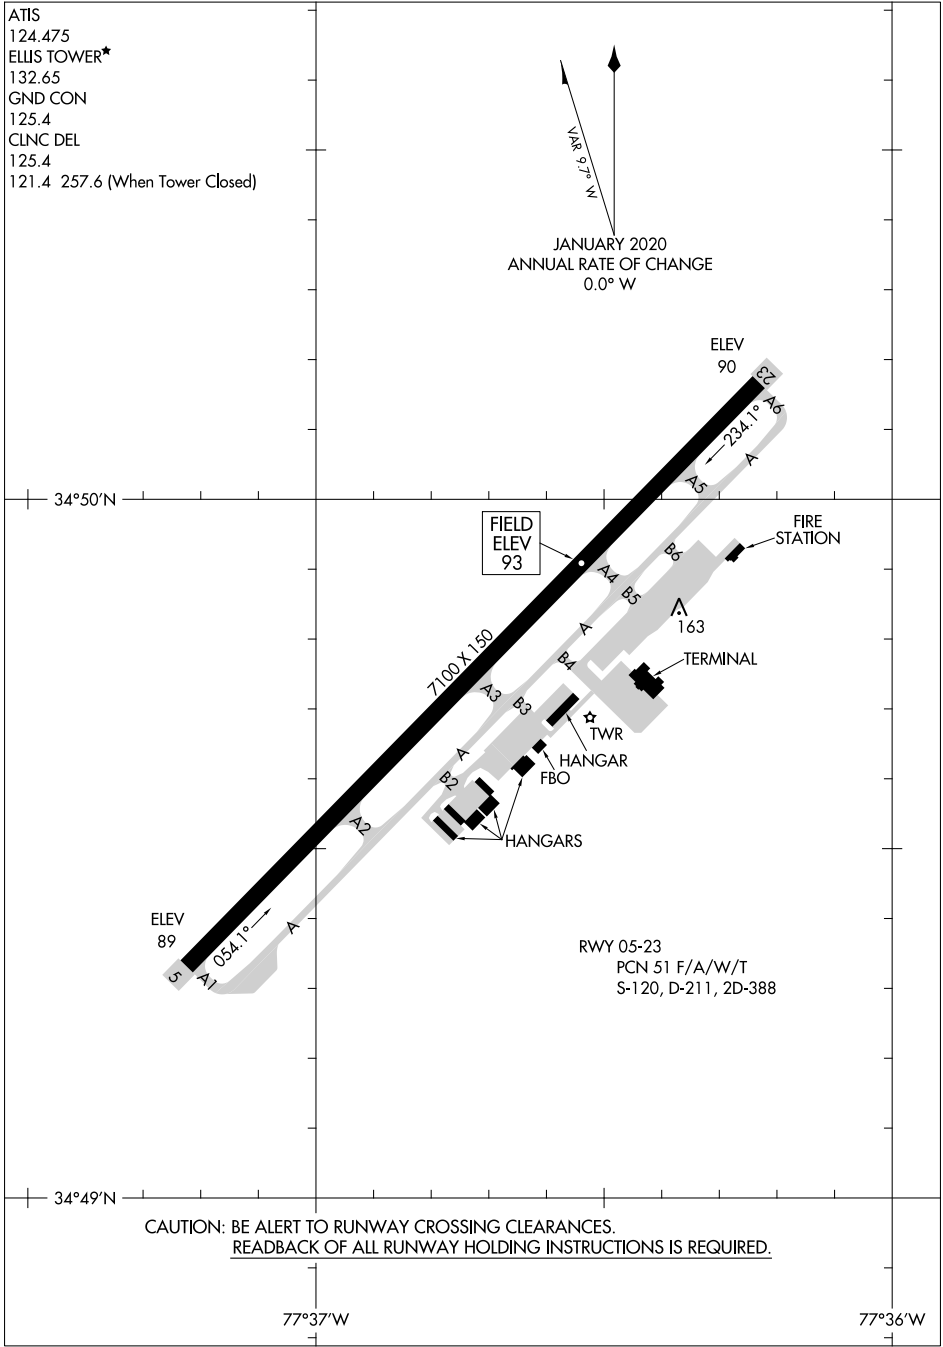

20086 **AIRPORT DIAGRAM** ALBERT J ELLIS/JACKSONVILLE (OAJ) JACKSONVILLE, NORTH CAROLINA

AL-5880 (FAA)

ATIS
124.475
ELLIS TOWER★
132.65
GND CON
125.4
CLNC DEL
125.4
121.4 257.6 (When Tower Closed)

 JANUARY 2020
 ANNUAL RATE OF CHANGE
 0.0° W

SE-2, 03 NOV 2022 to 01 DEC 2022

SE-2, 03 NOV 2022 to 01 DEC 2022

CAUTION: BE ALERT TO RUNWAY CROSSING CLEARANCES.
READBACK OF ALL RUNWAY HOLDING INSTRUCTIONS IS REQUIRED.