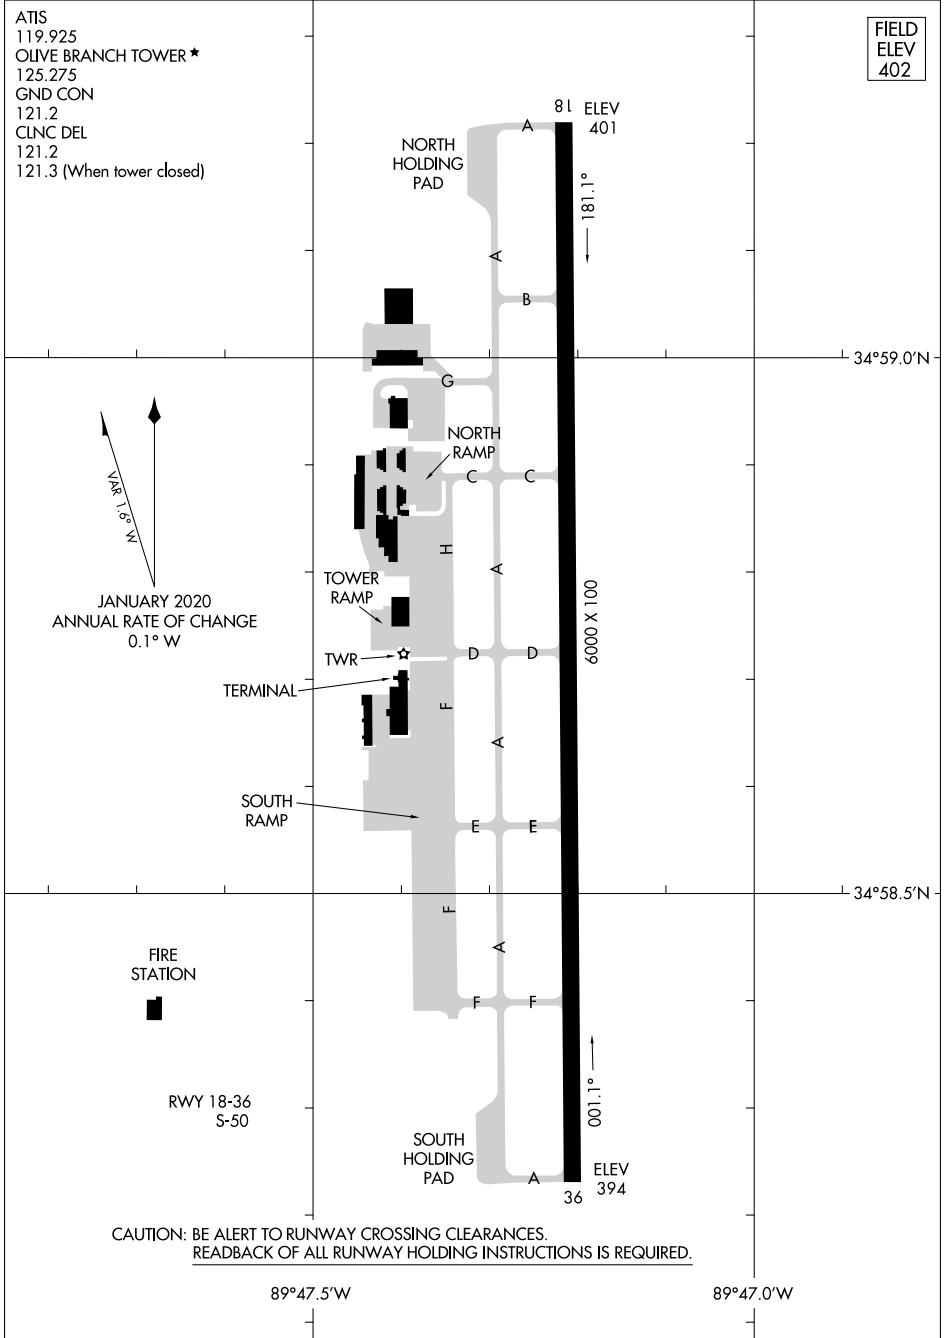

20086

AIRPORT DIAGRAM

AL-5883 (FAA)

OLIVE BRANCH (OLV)
OLIVE BRANCH, MISSISSIPPI

ATIS
 119.925
 OLIVE BRANCH TOWER ★
 125.275
 GND CON
 121.2
 CLNC DEL
 121.2
 121.3 (When tower closed)

FIELD ELEV 402

SC-4, 22 APR 2021 to 20 MAY 2021

SC-4, 22 APR 2021 to 20 MAY 2021

AIRPORT DIAGRAM

20086

OLIVE BRANCH, MISSISSIPPI
OLIVE BRANCH (OLV)