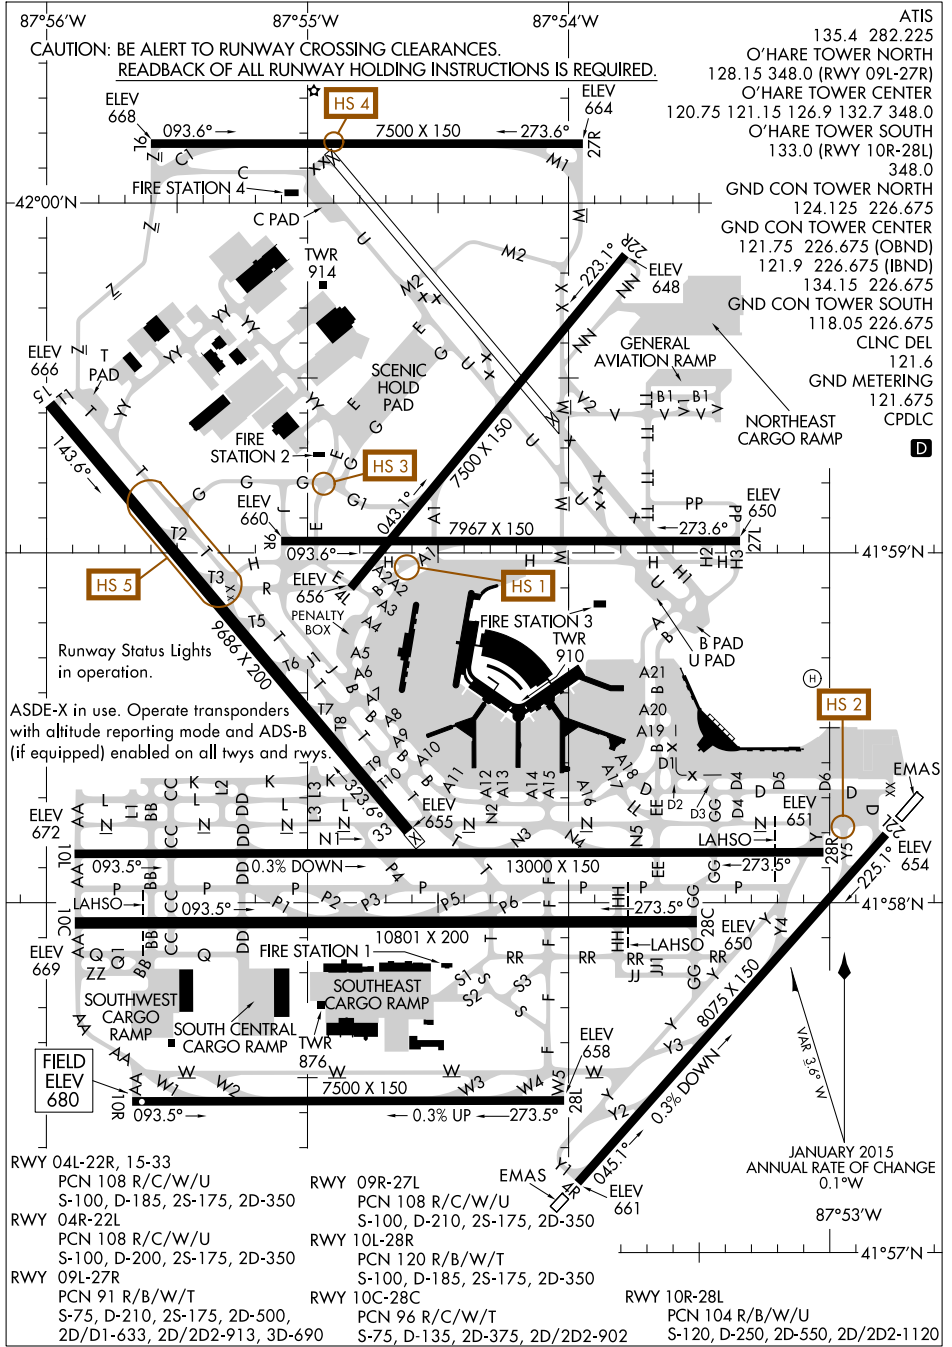

AIRPORT DIAGRAM

17005

CHICAGO O'HARE INTL (O.R.D)
CHICAGO, ILLINOIS

AL-166 (FAA)

EC-3, 02 MAR 2017 to 30 MAR 2017

EC-3, 02 MAR 2017 to 30 MAR 2017

AIRPORT DIAGRAM

17005