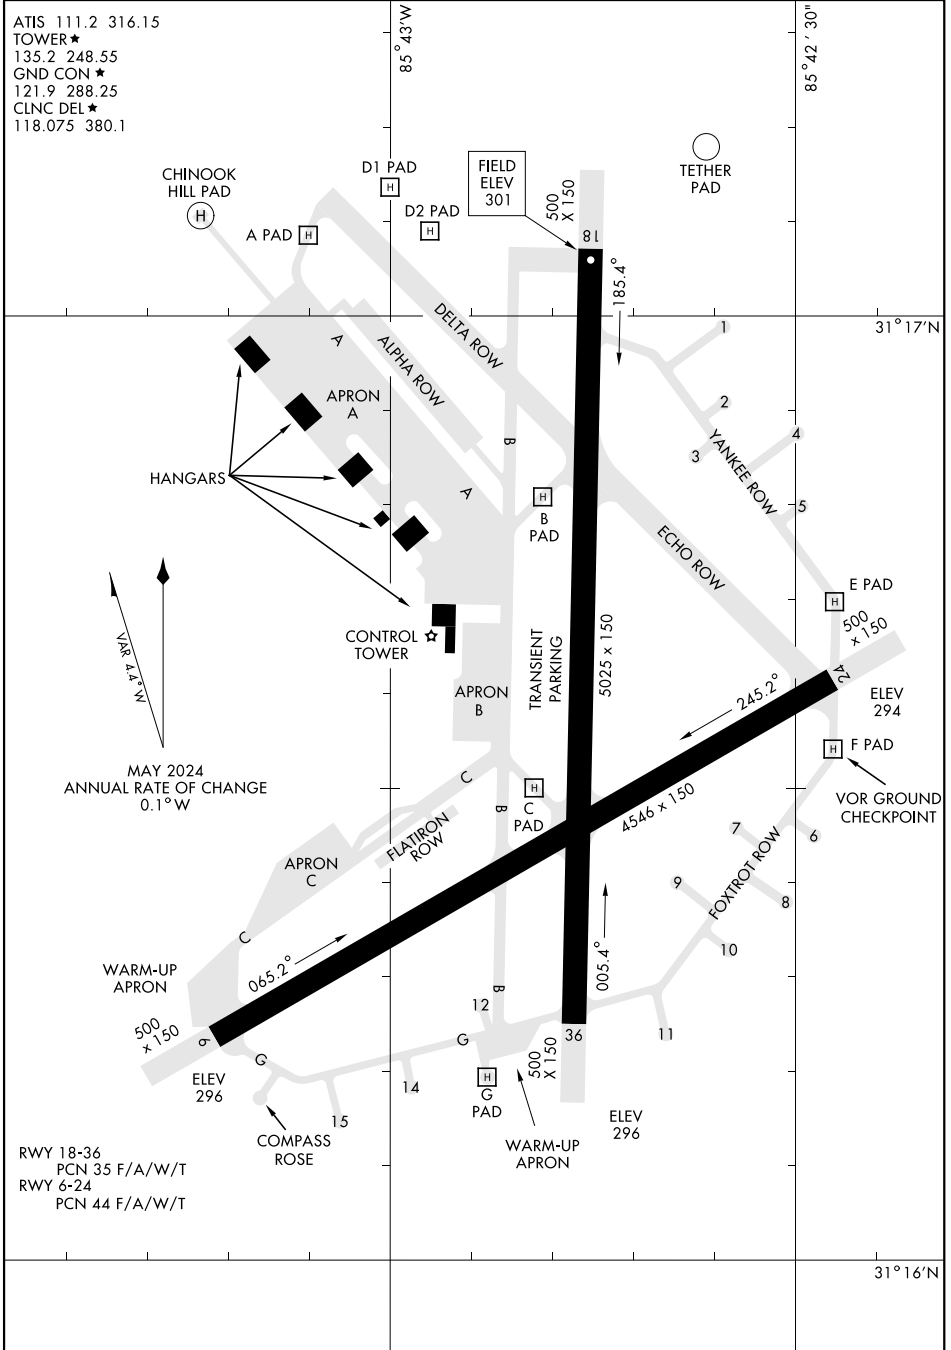

AIRPORT DIAGRAM

[USA]

CAIRNS AAF (KOZR)

FORT NOVOSHEL, ALABAMA

ATIS 111.2 316.15
 TOWER ★
 135.2 248.55
 GND CON ★
 121.9 288.25
 CLNC DEL ★
 118.075 380.1

SE-4, 15 MAY 2025 to 12 JUN 2025

SE-4, 15 MAY 2025 to 12 JUN 2025

AIRPORT DIAGRAM

FORT NOVOSHEL, ALABAMA

CAIRNS AAF (KOZR)