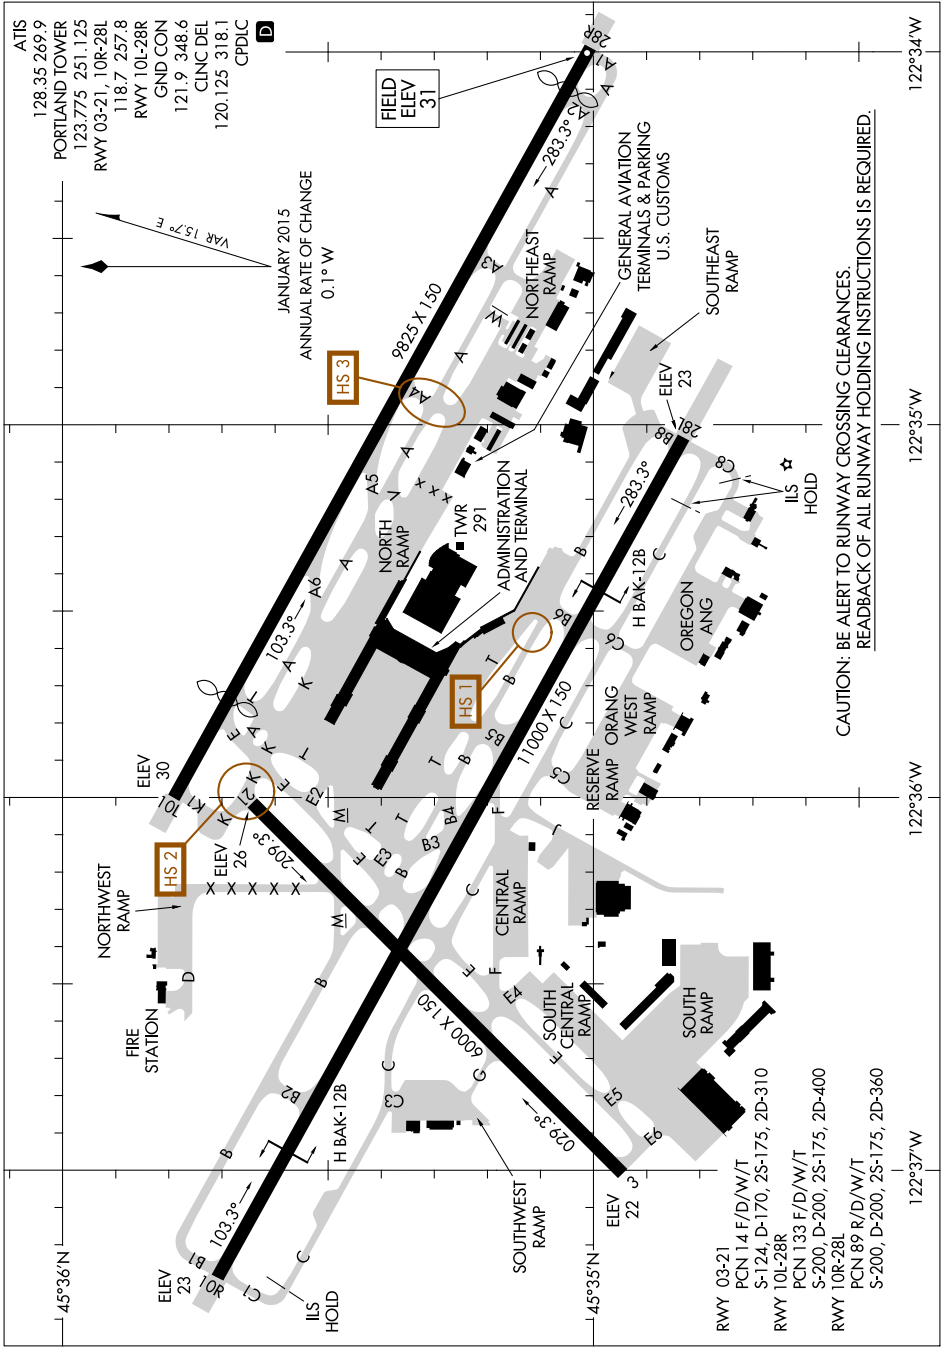

AIRPORT DIAGRAM

AL-330 (FAA)

PORTLAND INTL (PDX)
PORTLAND, OREGON

NW-1, 02 MAR 2017 to 30 MAR 2017

NW-1, 02 MAR 2017 to 30 MAR 2017

AIRPORT DIAGRAM

PORTLAND, OREGON
PORTLAND INTL (PDX)