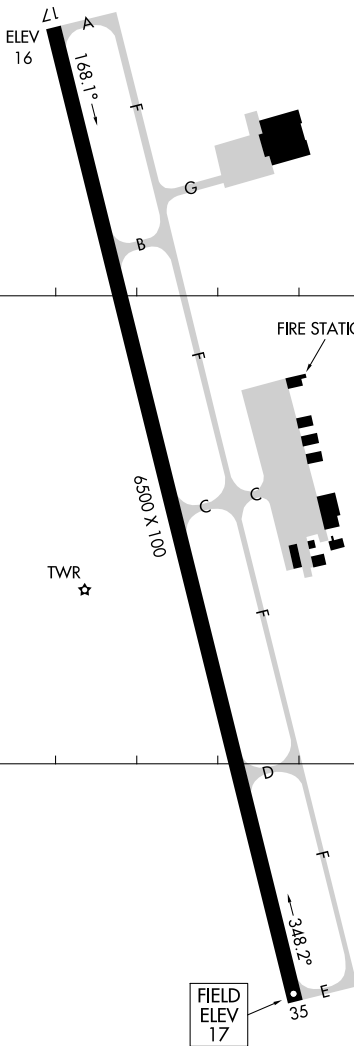

AIRPORT DIAGRAM

AL-5404 (FAA)

TRENT LOTT INTL (PQL)
PASCAGOULA, MISSISSIPPI

ATIS
 135.175
 TRENT LOTT TOWER ★
 118.575
 GND CON
 121.725
 CLNC DEL
 121.725

30°28.0'N

30°27.5'N

88°32.0'W

88°31.5'W

CAUTION: BE ALERT TO RUNWAY CROSSING CLEARANCES.
 READBACK OF ALL RUNWAY HOLDING INSTRUCTIONS IS REQUIRED.

SC-4, 30 DEC 2021 to 27 JAN 2022

SC-4, 30 DEC 2021 to 27 JAN 2022

AIRPORT DIAGRAM

PASCAGOULA, MISSISSIPPI
TRENT LOTT INTL (PQL)