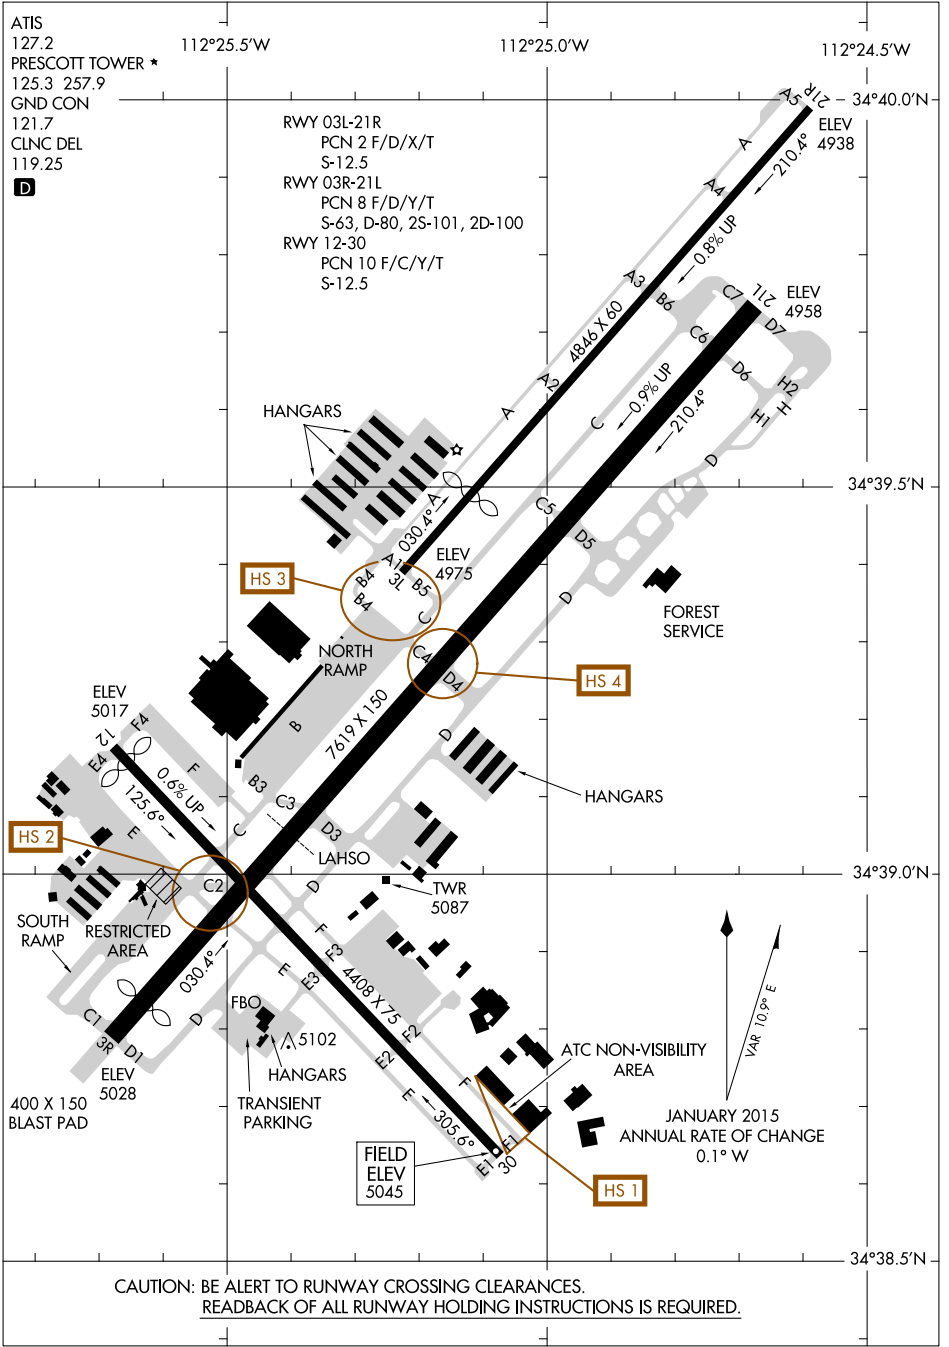

AIRPORT DIAGRAM

AL-546 (FAA)

ERNEST A LOVE FIELD (PRC)
PRESCOTT, ARIZONA

SW-4, 02 MAR 2017 to 30 MAR 2017

SW-4, 02 MAR 2017 to 30 MAR 2017

AIRPORT DIAGRAM

PRESCOTT, ARIZONA
ERNEST A LOVE FIELD (PRC)