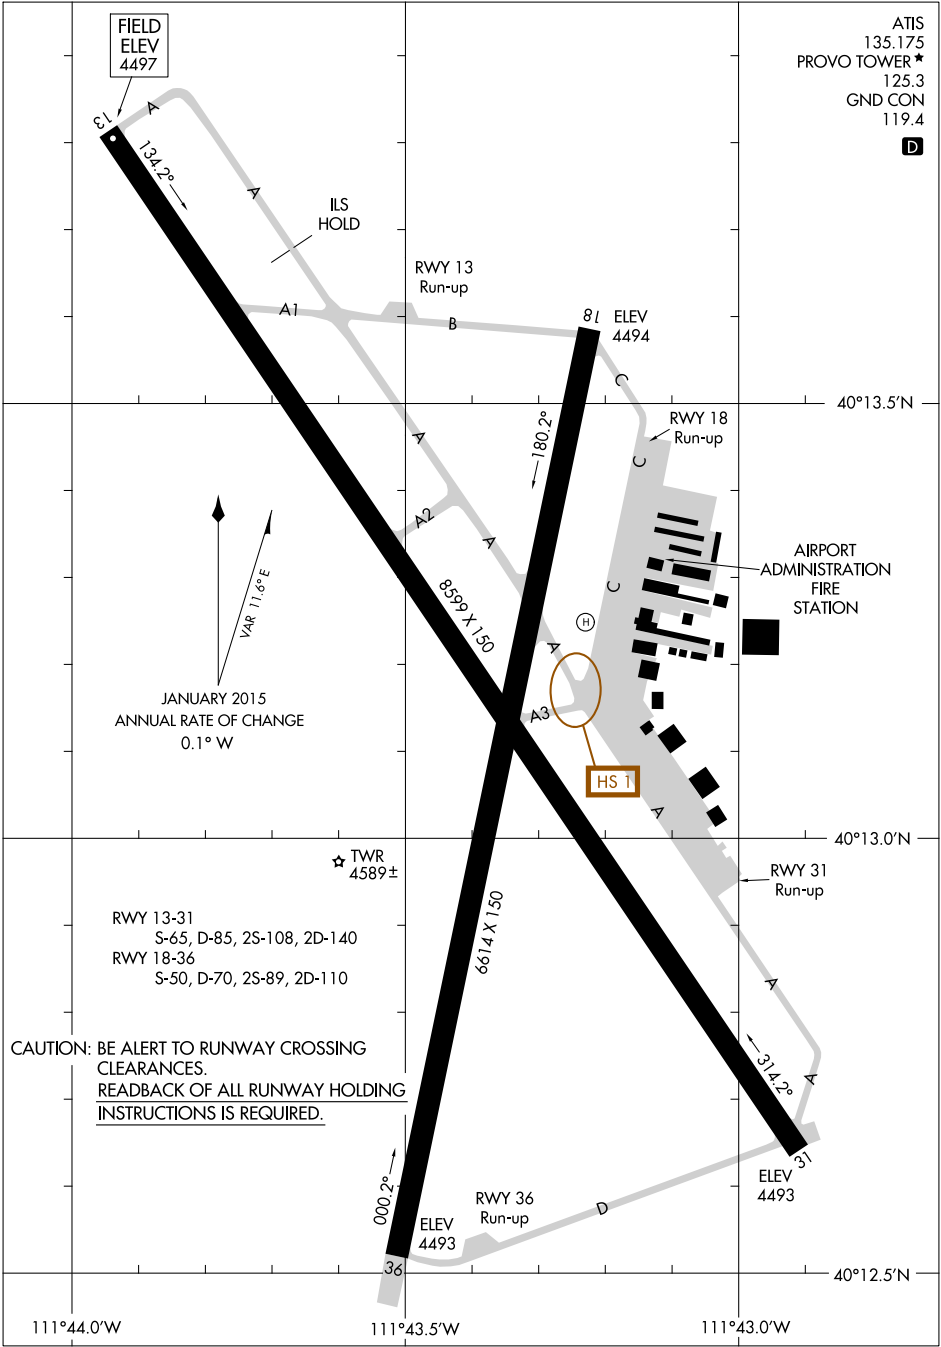

AIRPORT DIAGRAM

AL-683 (FAA)

PROVO MUNI (PVU)
PROVO, UTAH

SW-4, 02 MAR 2017 to 30 MAR 2017

SW-4, 02 MAR 2017 to 30 MAR 2017

AIRPORT DIAGRAM

PROVO, UTAH
PROVO MUNI (PVU)