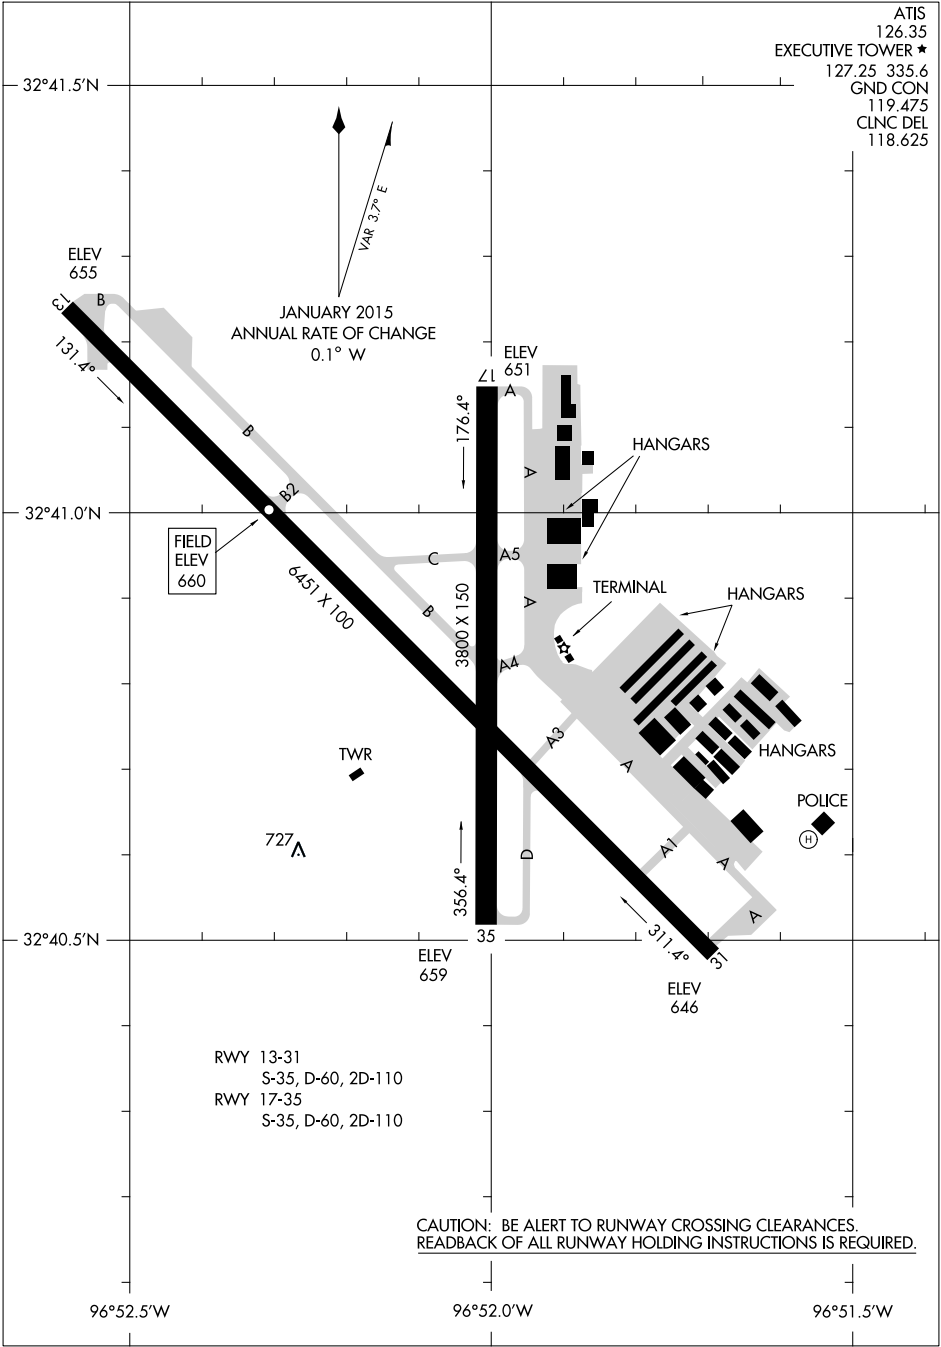

# AIRPORT DIAGRAM

AL-742 (FAA)

DALLAS EXECUTIVE (R.B.D)  
DALLAS, TEXAS

ATIS 126.35  
 EXECUTIVE TOWER ★ 127.25 335.6  
 GND CON 119.475  
 CLNC DEL 118.625

SC-2, 02 MAR 2017 to 30 MAR 2017

SC-2, 02 MAR 2017 to 30 MAR 2017

# AIRPORT DIAGRAM