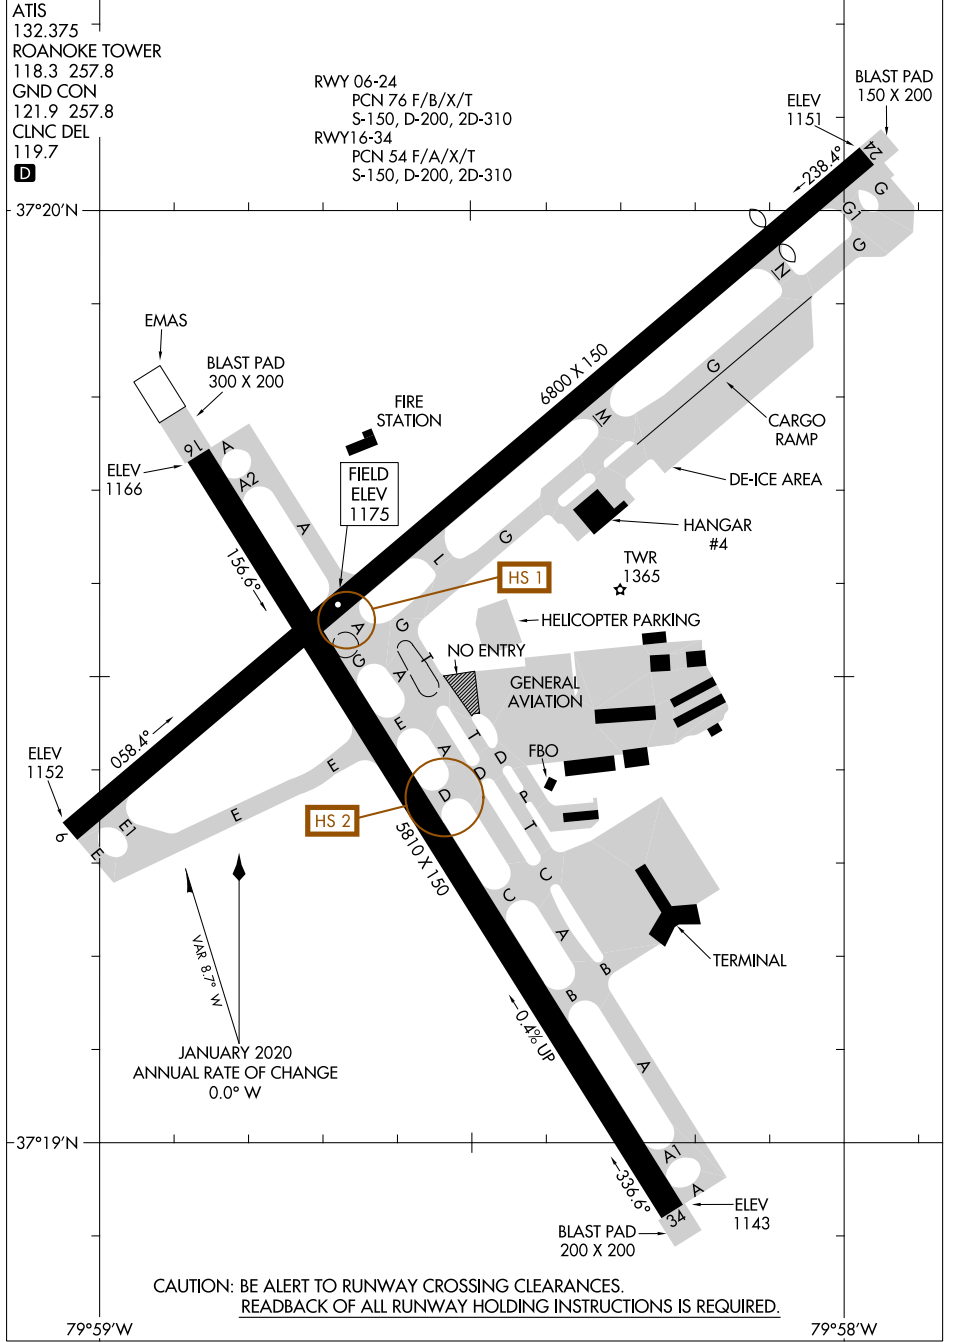

21112
AIRPORT DIAGRAM

ROANOKE-BLACKSBURG RGNL/WOODRUM FLD (R.O.A)
AL-349 (FAA)
ROANOKE, VIRGINIA

21112
AIRPORT DIAGRAM

ROANOKE, VIRGINIA
ROANOKE-BLACKSBURG RGNL/WOODRUM FLD (R.O.A)