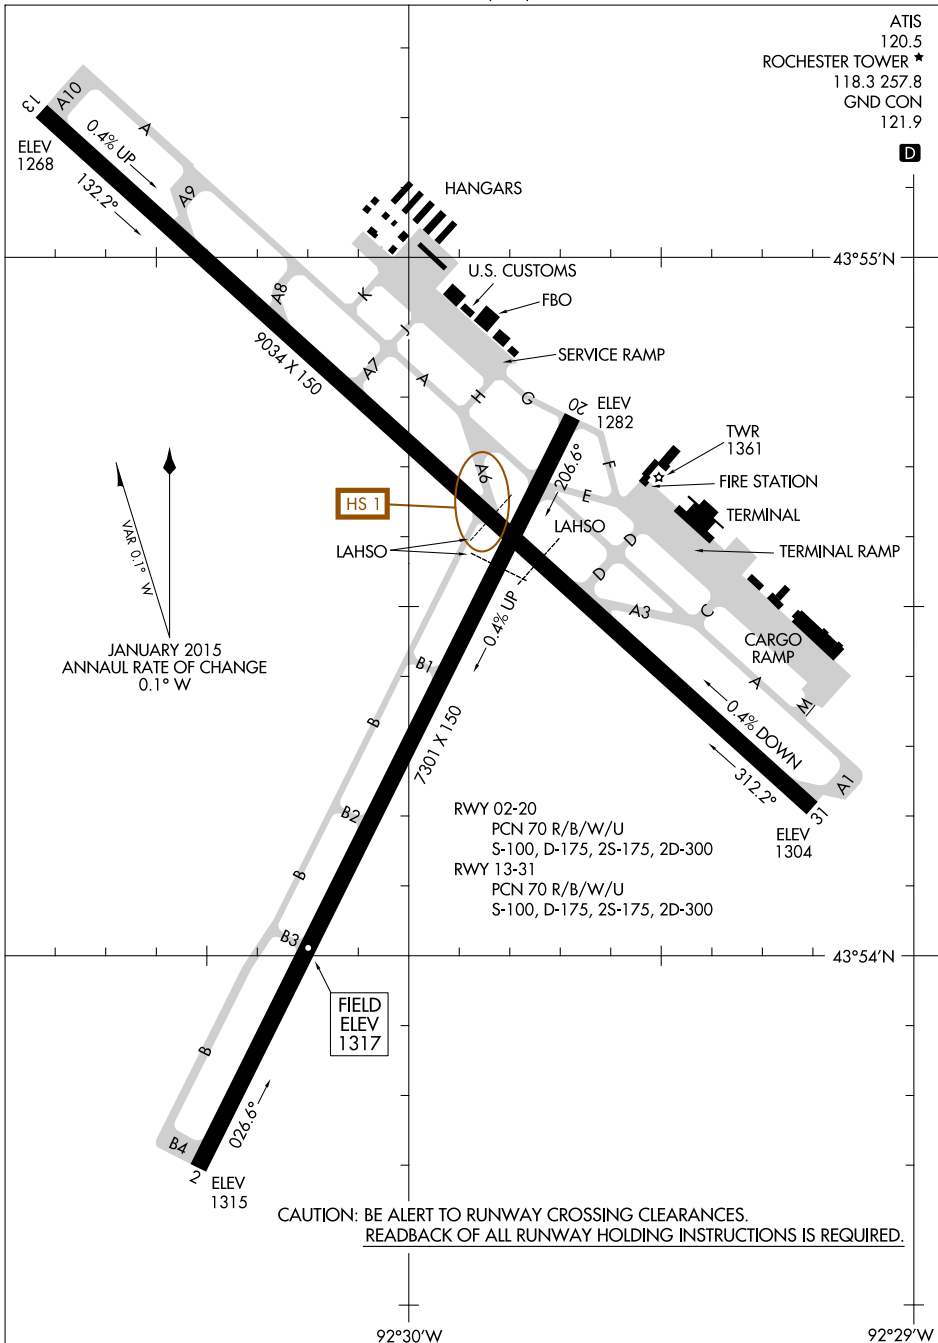

AIRPORT DIAGRAM

AL-5041 (FAA)

ROCHESTER INTL (RST)
ROCHESTER, MINNESOTA

ATIS 120.5
 ROCHESTER TOWER ★ 118.3 257.8
 GND CON 121.9

D

NC-1, 02 MAR 2017 to 30 MAR 2017

NC-1, 02 MAR 2017 to 30 MAR 2017

AIRPORT DIAGRAM

ROCHESTER, MINNESOTA
ROCHESTER INTL (RST)