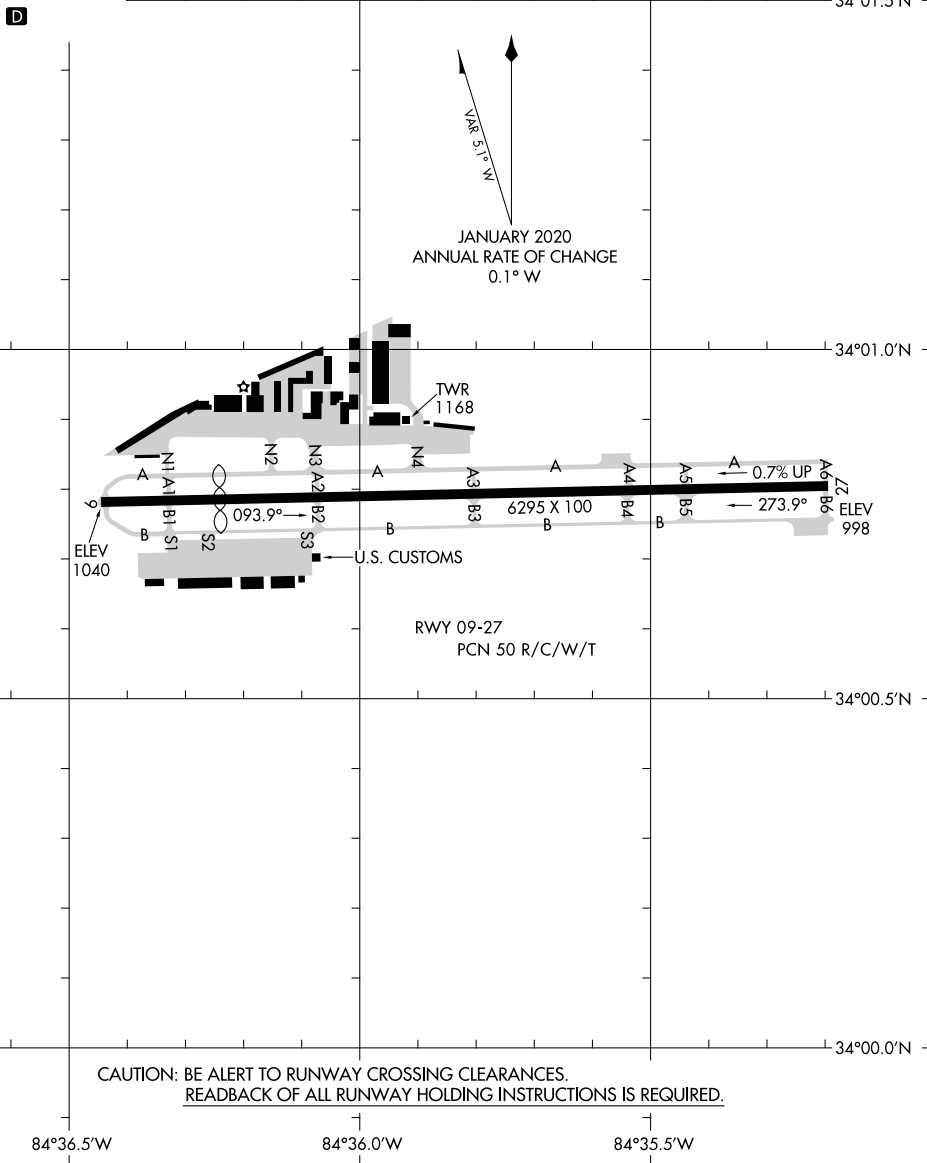

21336

AIRPORT DIAGRAM

COBB COUNTY INTL/MCCOLLUM FLD (RYY)

AL-6424 (FAA)

ATLANTA, GEORGIA

ATIS
 128.125
 McCOLLUM TOWER ★
 125.9
 GND CON
 119.0
 CLNC DEL
 119.0 268.7

FIELD
 ELEV
 1040

AIRPORT DIAGRAM

21336

ATLANTA, GEORGIA

COBB COUNTY INTL/MCCOLLUM FLD (RYY)