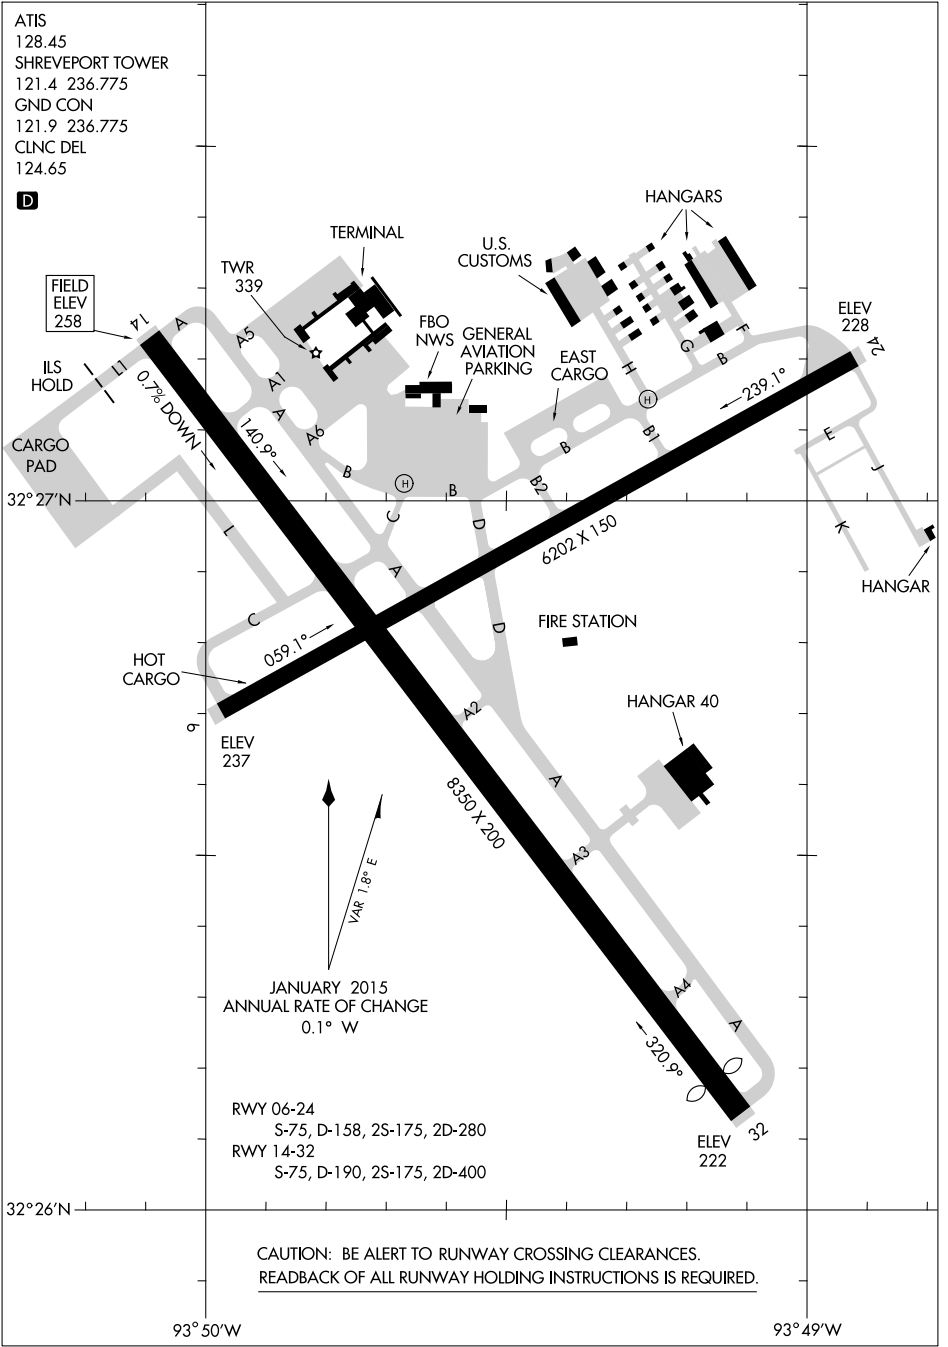

15064

AIRPORT DIAGRAM

AL-884 (FAA)

SHREVEPORT RGNL (SHV)
SHREVEPORT, LOUISIANA

ATIS
 128.45
 SHREVEPORT TOWER
 121.4 236.775
 GND CON
 121.9 236.775
 CLNC DEL
 124.65

D

SC-4, 02 MAR 2017 to 30 MAR 2017

SC-4, 02 MAR 2017 to 30 MAR 2017

CAUTION: BE ALERT TO RUNWAY CROSSING CLEARANCES.
 READBACK OF ALL RUNWAY HOLDING INSTRUCTIONS IS REQUIRED.

AIRPORT DIAGRAM

15064

SHREVEPORT, LOUISIANA
SHREVEPORT RGNL (SHV)