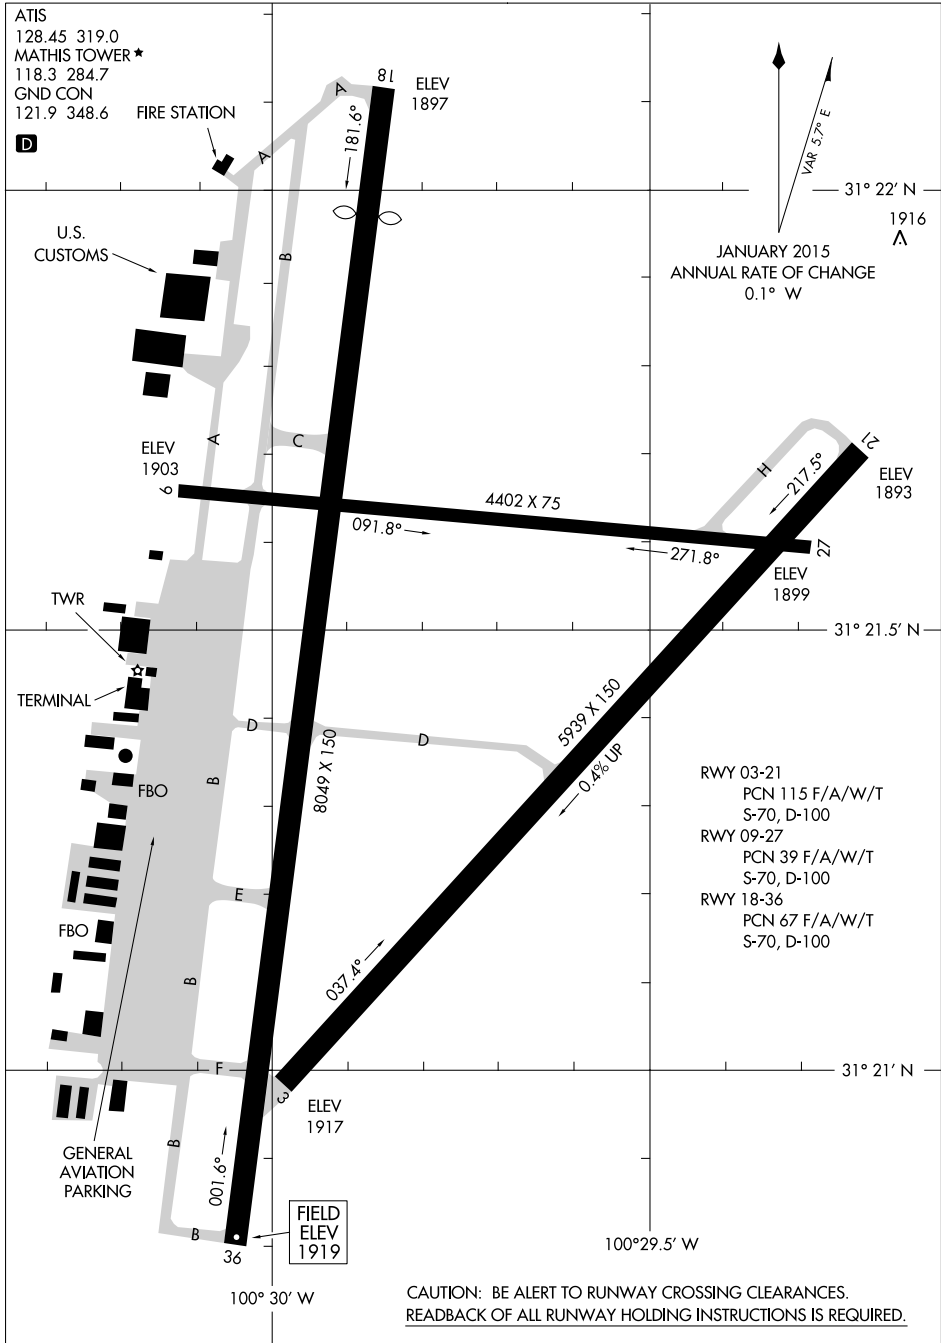

19171
AIRPORT DIAGRAM

SAN ANGELO RGNL/ MATHIS FIELD (SJT)
 SAN ANGELO, TEXAS

AL-367 (FAA)

SC-3, 07 NOV 2019 to 05 DEC 2019

SC-3, 07 NOV 2019 to 05 DEC 2019

19171
AIRPORT DIAGRAM

SAN ANGELO RGNL/ MATHIS FIELD (SJT)
 SAN ANGELO, TEXAS