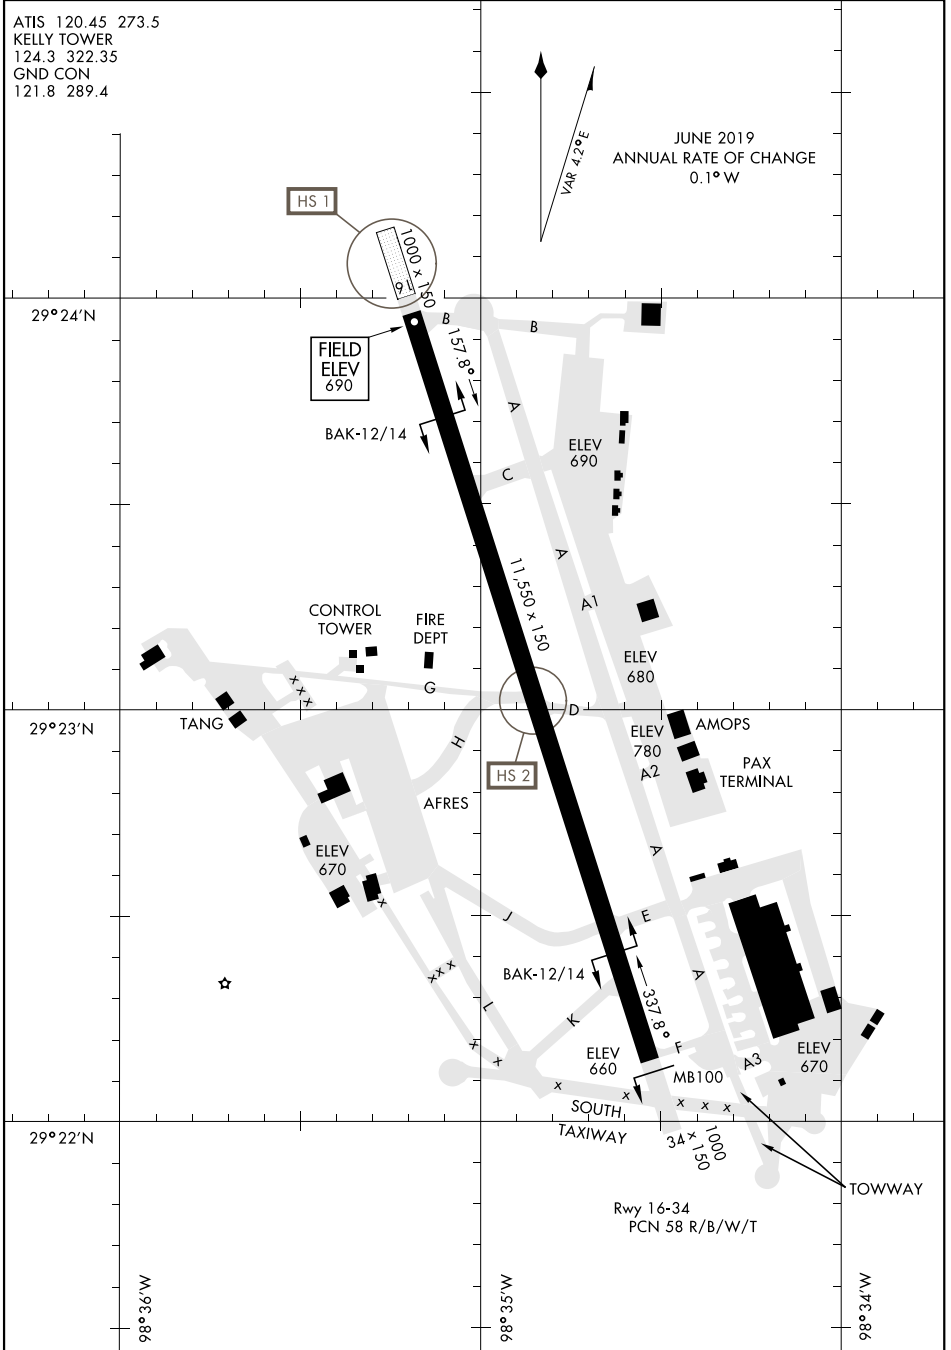

19171

AIRPORT DIAGRAM

AFD-371 [USAF]

KELLY FLD (KSKF)

SAN ANTONIO, TEXAS

ATIS 120.45 273.5
 KELLY TOWER
 124.3 322.35
 GND CON
 121.8 289.4

JUNE 2019
 ANNUAL RATE OF CHANGE
 0.1° W

SC-3, 26 JAN 2023 to 23 FEB 2023

SC-3, 26 JAN 2023 to 23 FEB 2023

AIRPORT DIAGRAM

SAN ANTONIO, TEXAS

KELLY FLD (KSKF)