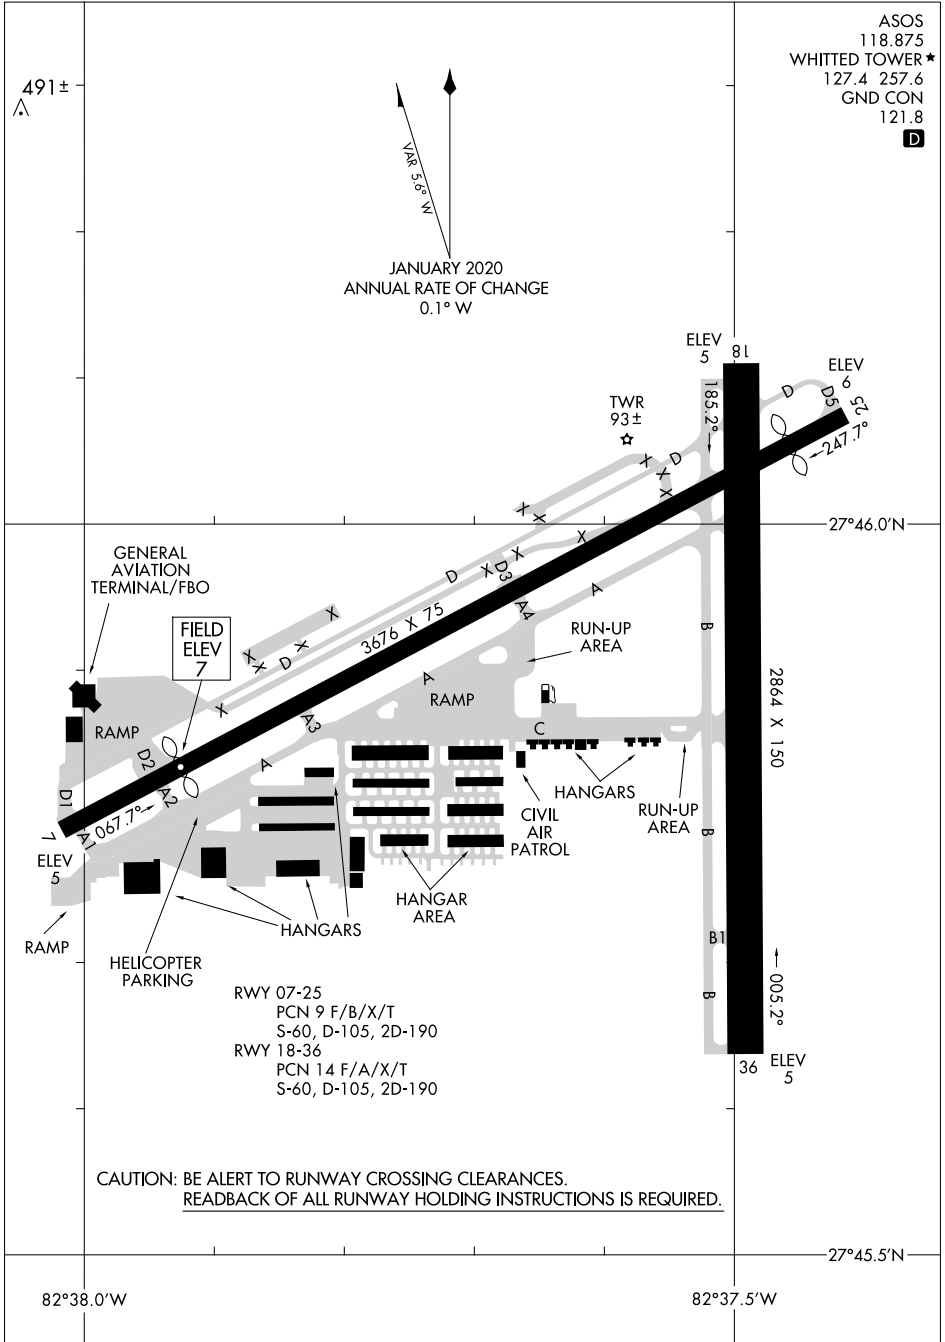

# AIRPORT DIAGRAM

AL-613 (FAA)

ALBERT WHITTED (SPG)  
ST PETERSBURG, FLORIDA

ASOS  
118.875  
WHITTED TOWER ★  
127.4 257.6  
GND CON  
121.8  
D

491±  
△

  
 JANUARY 2020  
 ANNUAL RATE OF CHANGE  
 0.1° W

SE-3, 16 JUN 2022 to 14 JUL 2022

SE-3, 16 JUN 2022 to 14 JUL 2022

CAUTION: BE ALERT TO RUNWAY CROSSING CLEARANCES.  
READBCK OF ALL RUNWAY HOLDING INSTRUCTIONS IS REQUIRED.