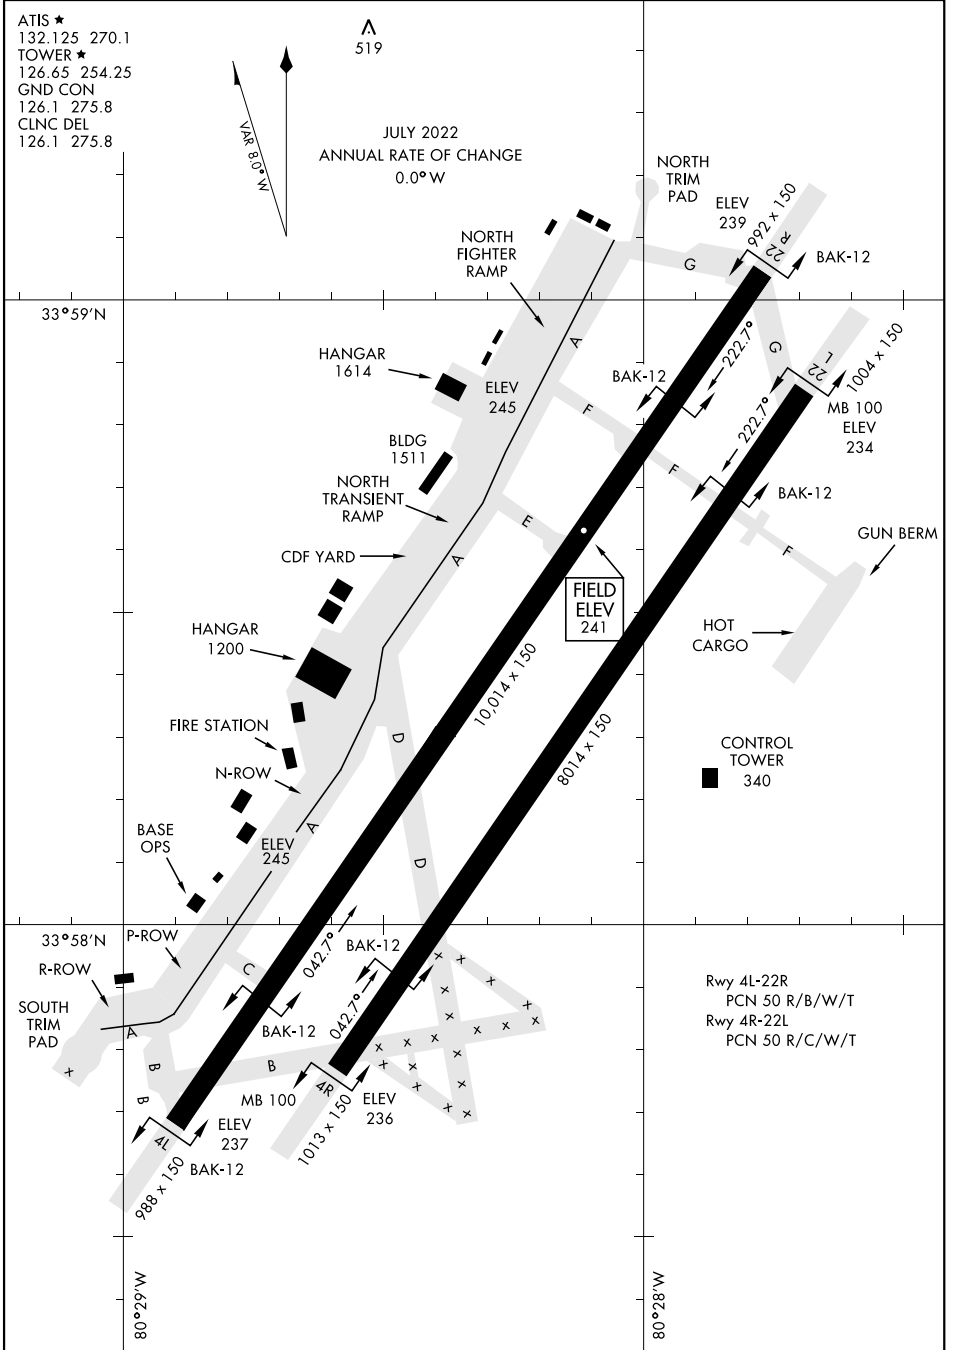

# AIRPORT DIAGRAM

AL-409 [USAF]

SHAW AFB (KSSC)  
SUMTER, SOUTH CAROLINA

ATIS ★  
 132.125 270.1  
 TOWER ★  
 126.65 254.25  
 GND CON  
 126.1 275.8  
 CLNC DEL  
 126.1 275.8

▲  
 519

JULY 2022  
 ANNUAL RATE OF CHANGE  
 0.0°W

SE-2, 01 DEC 2022 to 29 DEC 2022

SE-2, 01 DEC 2022 to 29 DEC 2022

# AIRPORT DIAGRAM

SHAW AFB (KSSC)  
SUMTER, SOUTH CAROLINA

Rwy 4L-22R  
 PCN 50 R/B/W/T  
 Rwy 4R-22L  
 PCN 50 R/C/W/T