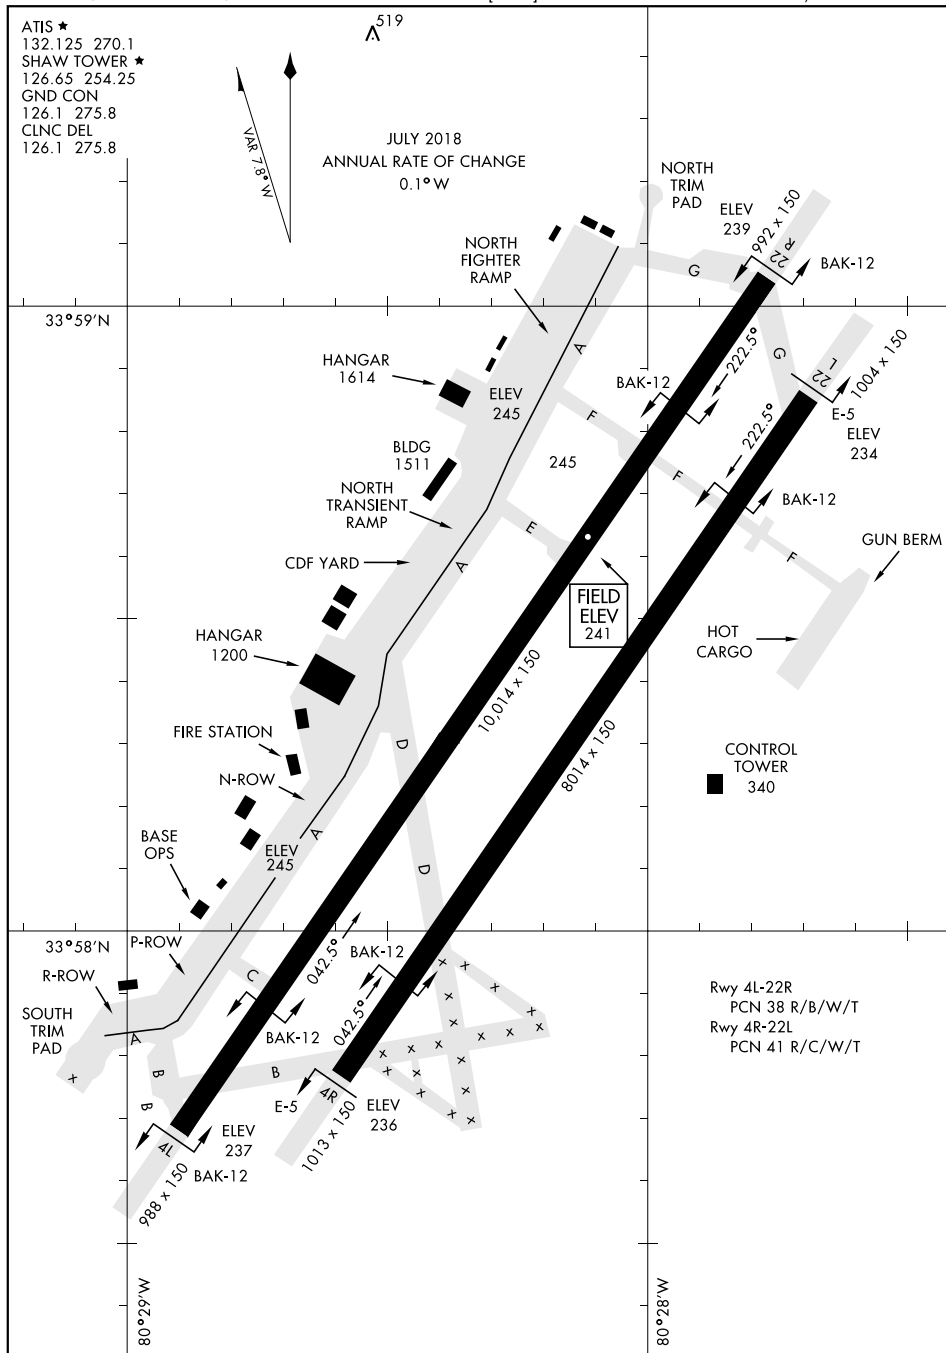

# AIRPORT DIAGRAM

AFD-409 [USAF]

SHAW AFB (KSSC)

SUMTER, SOUTH CAROLINA

ATIS ★  
132.125 270.1  
SHAW TOWER ★  
126.65 254.25  
GND CON  
126.1 275.8  
CLNC DEL  
126.1 275.8

JULY 2018  
ANNUAL RATE OF CHANGE  
0.1°W

SE-2: 07 NOV 2019 to 05 DEC 2019

SE-2: 07 NOV 2019 to 05 DEC 2019

# AIRPORT DIAGRAM

SUMTER, SOUTH CAROLINA

SHAW AFB (KSSC)