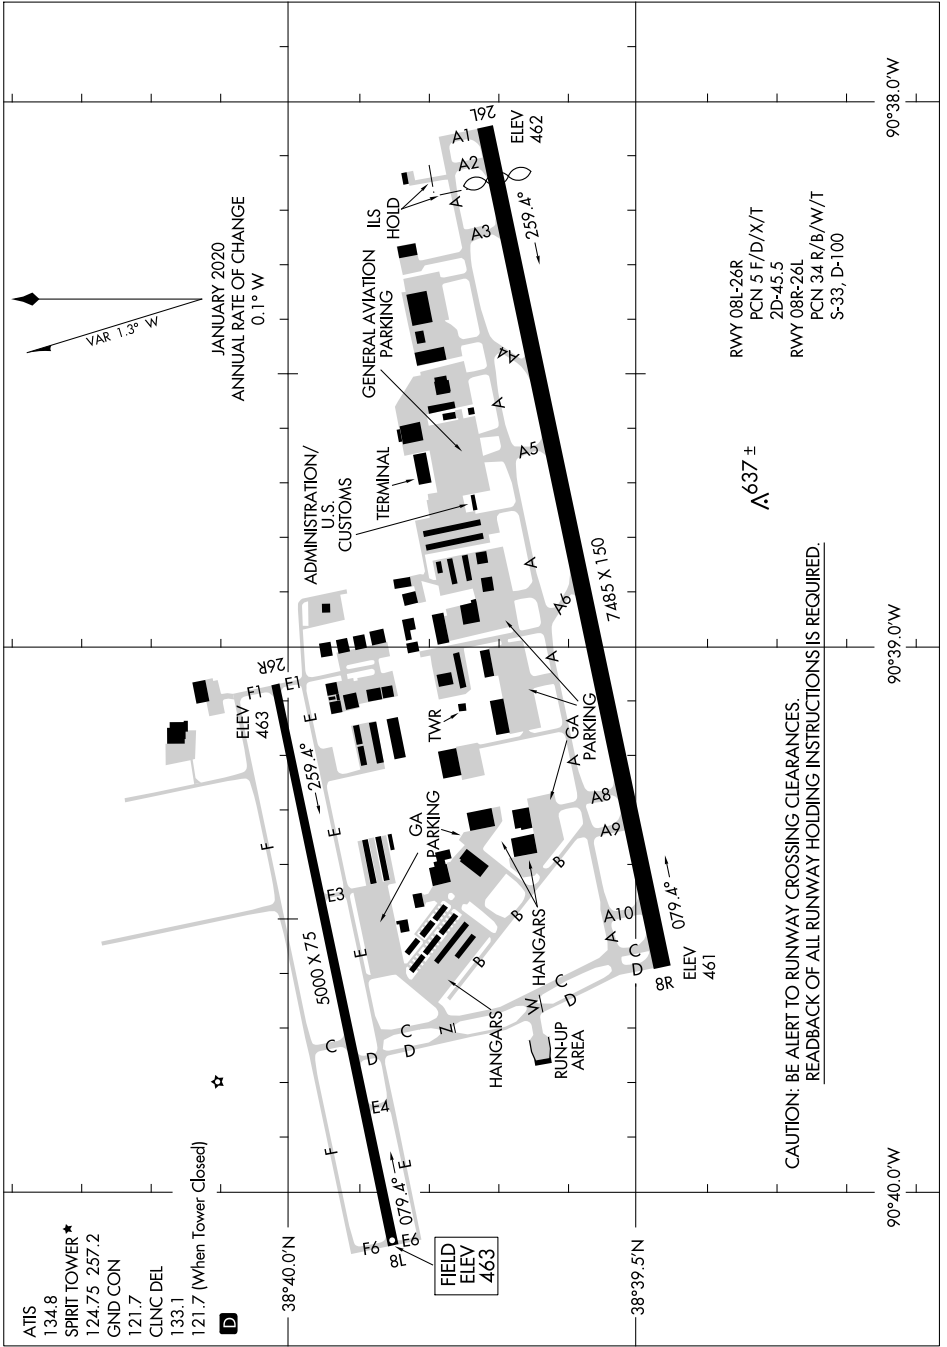

AIRPORT DIAGRAM

AL-5400 (FAA)

SPIRIT OF ST LOUIS (SUS)
ST. LOUIS, MISSOURI

NC-3, 26 JAN 2023 to 23 FEB 2023

RWY 08L-26R
PCN 5 F/D/X/T
2D-45.5
RWY 08R-26L
PCN 34 R/B/W/T
5-33, D-100

△637 ±

CAUTION: BE ALERT TO RUNWAY CROSSING CLEARANCES.
READBACK OF ALL RUNWAY HOLDING INSTRUCTIONS IS REQUIRED.

NC-3, 26 JAN 2023 to 23 FEB 2023

AIRPORT DIAGRAM

ST. LOUIS, MISSOURI
SPIRIT OF ST LOUIS (SUS)