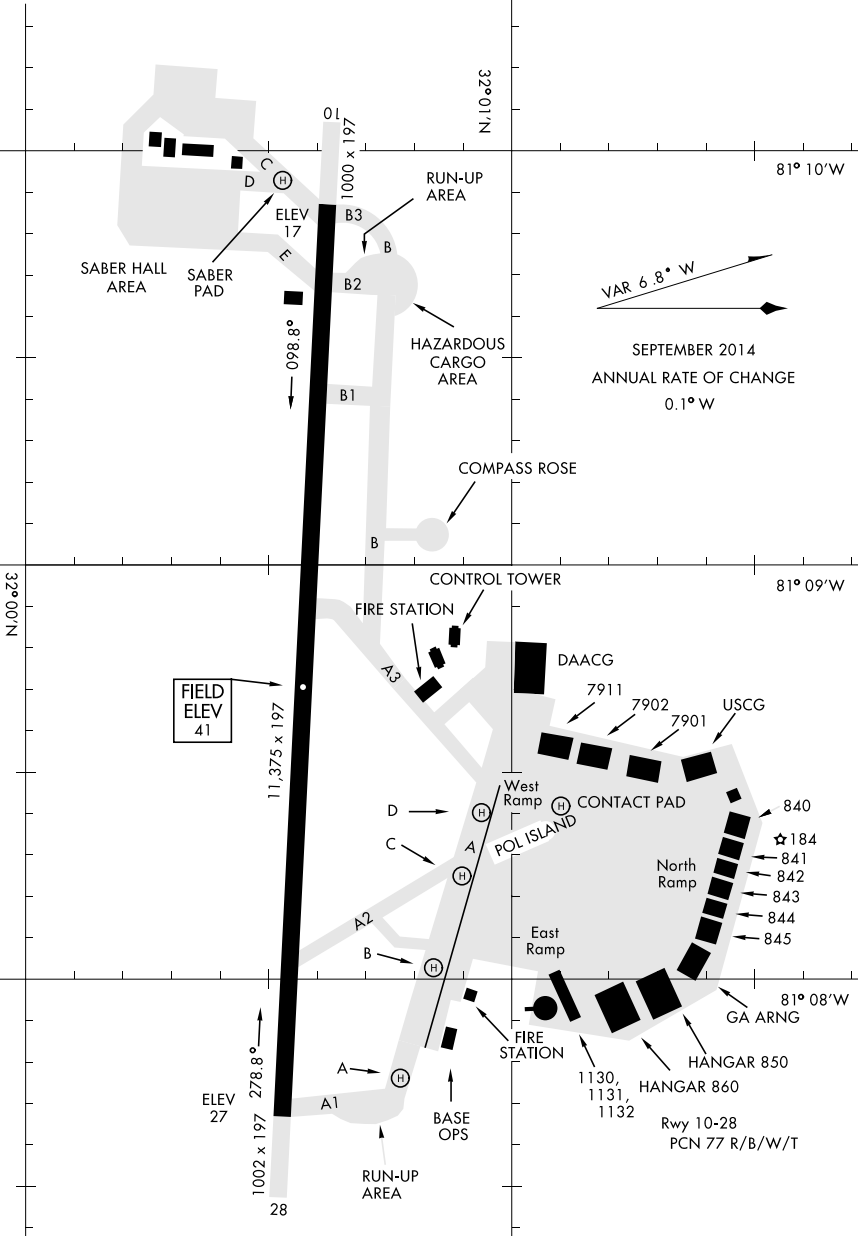

AIRPORT DIAGRAM

ATIS 127.525 323.125
 HUNTER TOWER ★
 124.975 279.575
 GND CON
 121.8 291.675

SE-4: 07 NOV 2019 to 05 DEC 2019

SE-4: 07 NOV 2019 to 05 DEC 2019

AIRPORT DIAGRAM