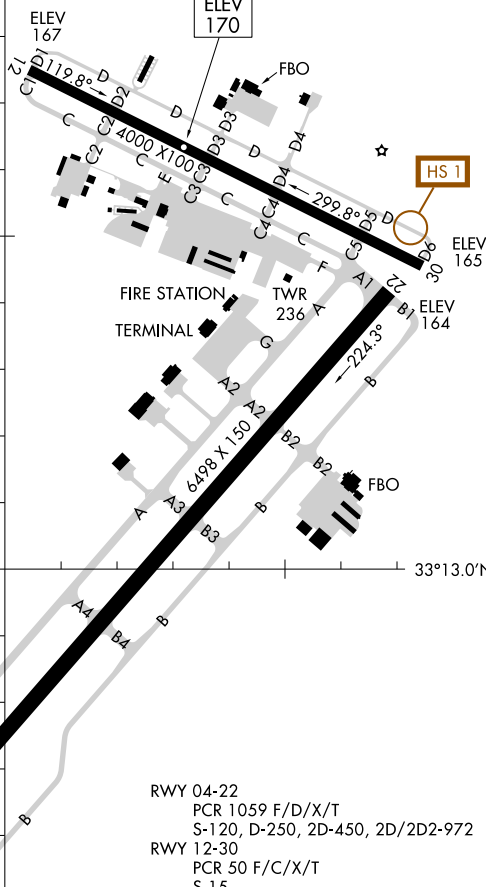

25107

AIRPORT DIAGRAM

AL-487 (FAA)

TUSCALOOSA NTL (TCL)
TUSCALOOSA, ALABAMA

ASOS
132.825
TUSCALOOSA TOWER ★
126.3 256.7
GND CON
121.8 257.95
CLNC DEL
120.775

33°14.0'N

△
258±

FIELD
ELEV
170

JANUARY 2025
ANNUAL RATE OF CHANGE
0.1° W

HS 1

ELEV 165

ELEV 164

33°13.0'N

SE-4, 17 APR 2025 to 15 MAY 2025

SE-4, 17 APR 2025 to 15 MAY 2025

RWY 04-22
PCR 1059 F/D/X/T
S-120, D-250, 2D-450, 2D/2D2-972

RWY 12-30
PCR 50 F/C/X/T
S-15

CAUTION: BE ALERT TO RUNWAY CROSSING CLEARANCES.
READBCK OF ALL RUNWAY HOLDING INSTRUCTIONS IS REQUIRED.

87°37.0'W

87°36.0'W

AIRPORT DIAGRAM

25107

TUSCALOOSA, ALABAMA
TUSCALOOSA NTL (TCL)