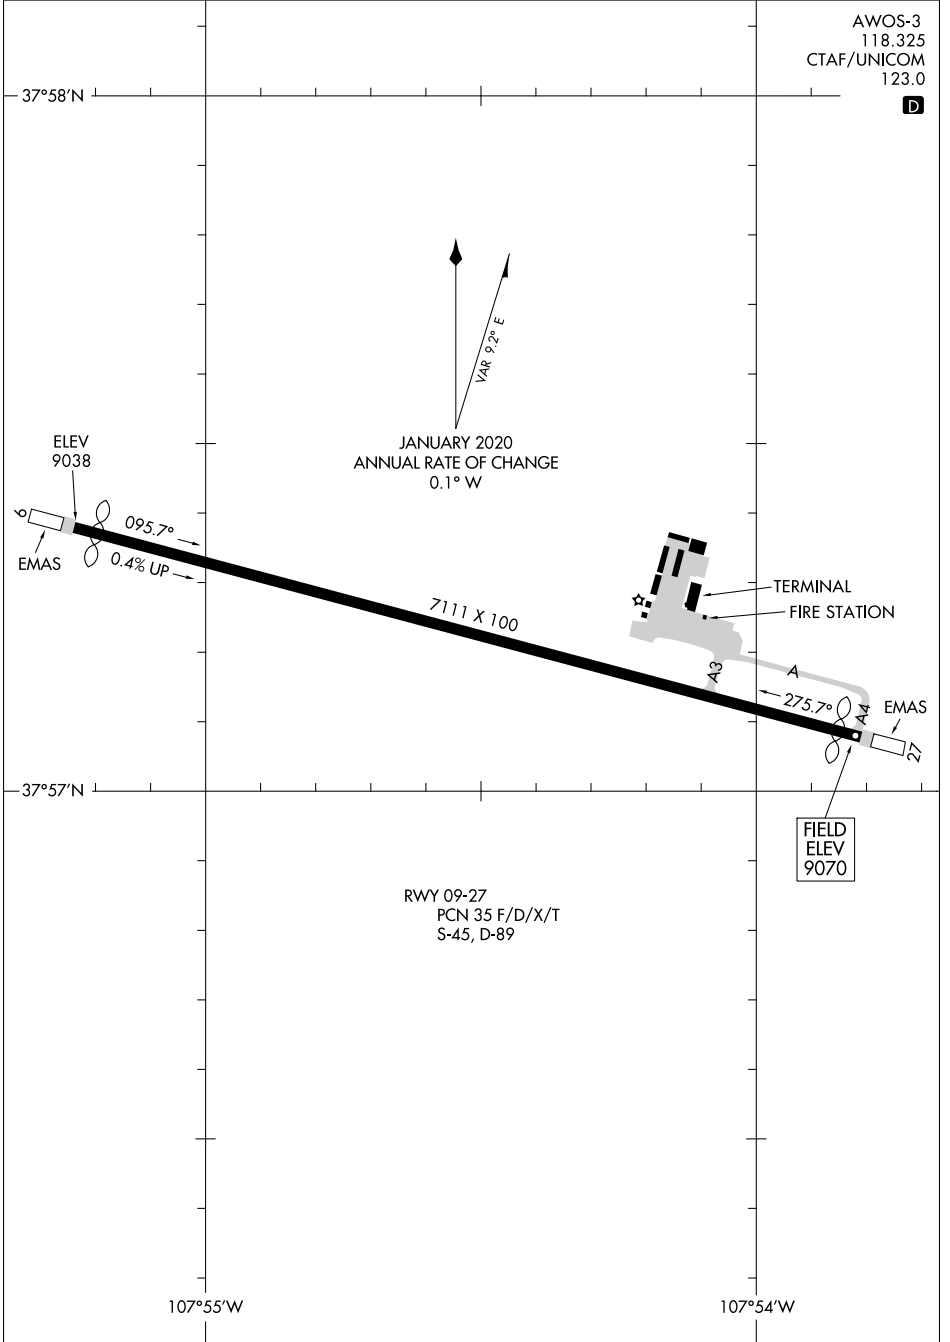

20086

AIRPORT DIAGRAM

AL-6920 (FAA)

TELLURIDE RGNL (TEX)
TELLURIDE, COLORADO

AWOS-3
118.325
CTAF/UNICOM
123.0

D

SW-1, 28 JAN 2021 to 25 FEB 2021

SW-1, 28 JAN 2021 to 25 FEB 2021

AIRPORT DIAGRAM

20086

TELLURIDE, COLORADO
TELLURIDE RGNL (TEX)